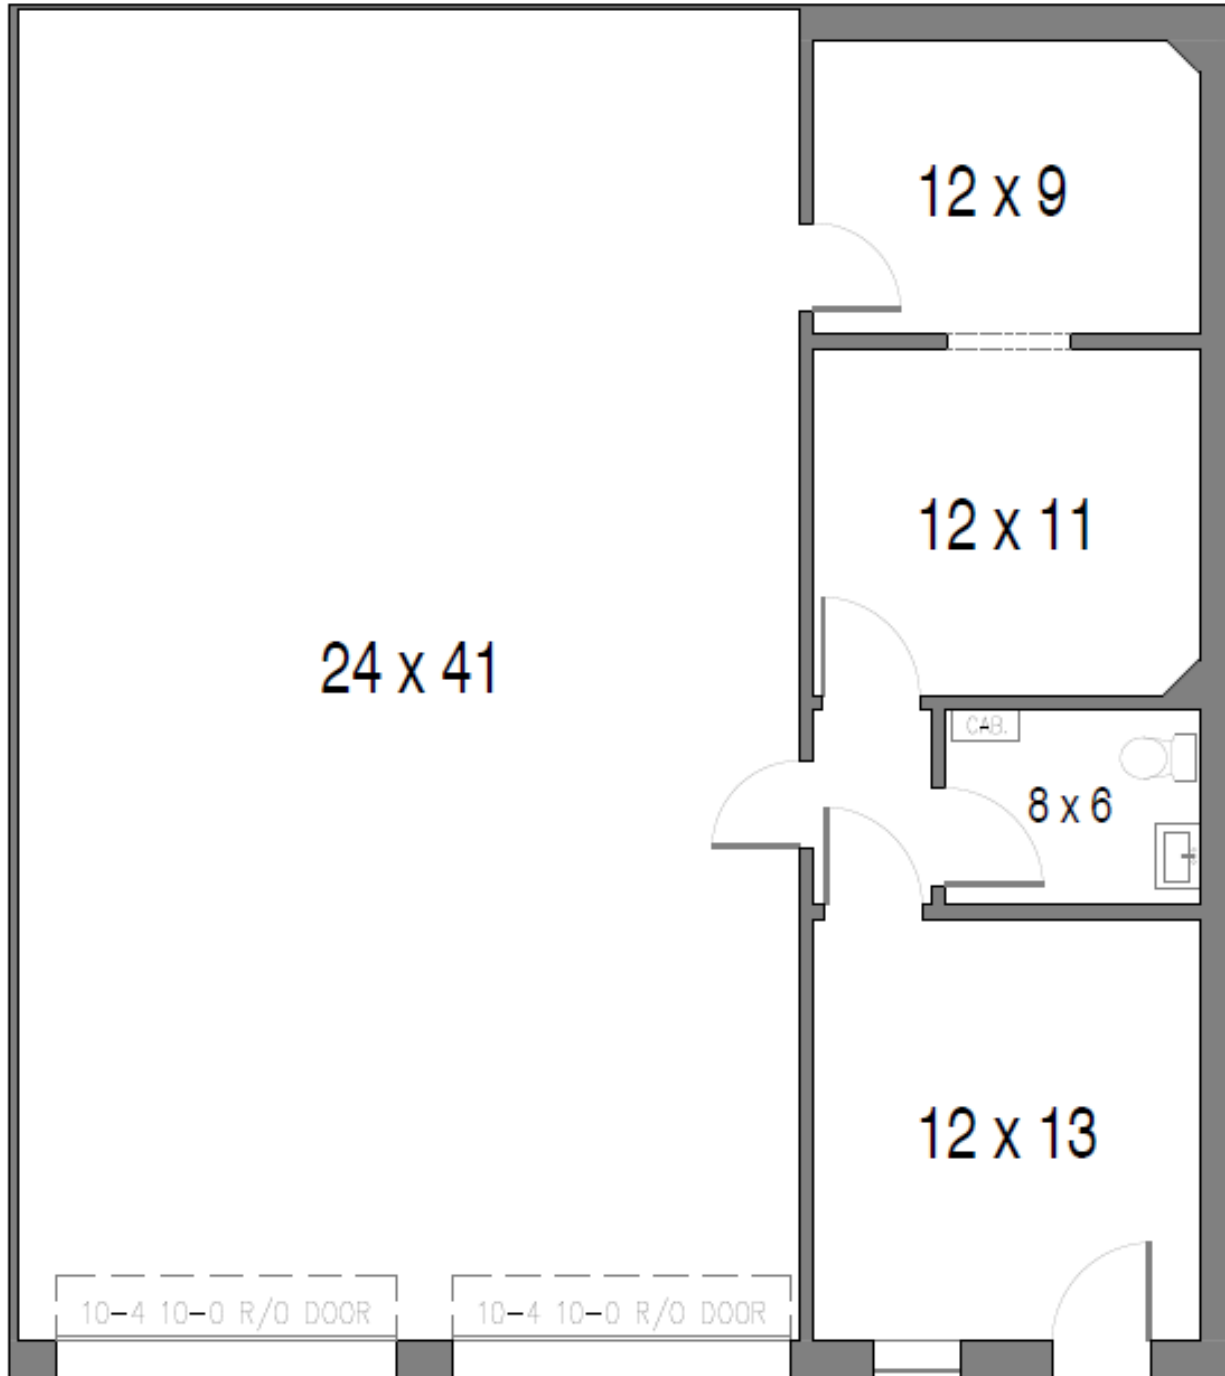

171 Floor Plan

107 Halmar Cove

APPROXIMATELY 1,575 SF