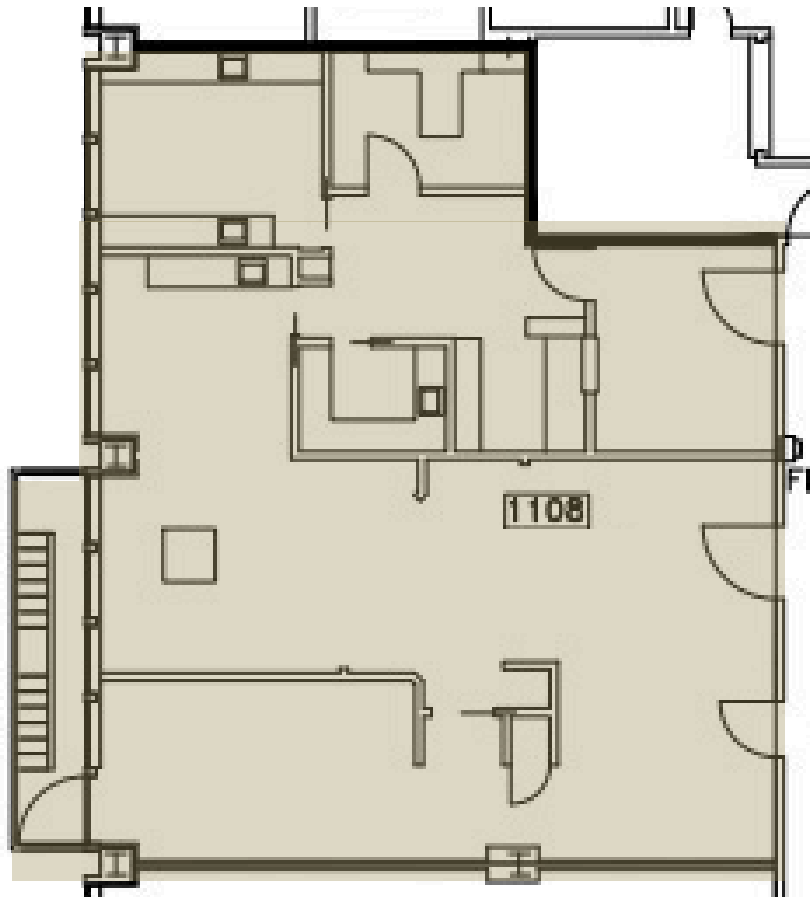

511 BUILDING

511 SW 10TH AVENUE | PORTLAND, OR

SUITE 1108: 1,397 RSF

FOR LEASING INFORMATION:

CARTER BEYL

Licensed in Oregon

503.522.2280

Carter@menasheproperties.com