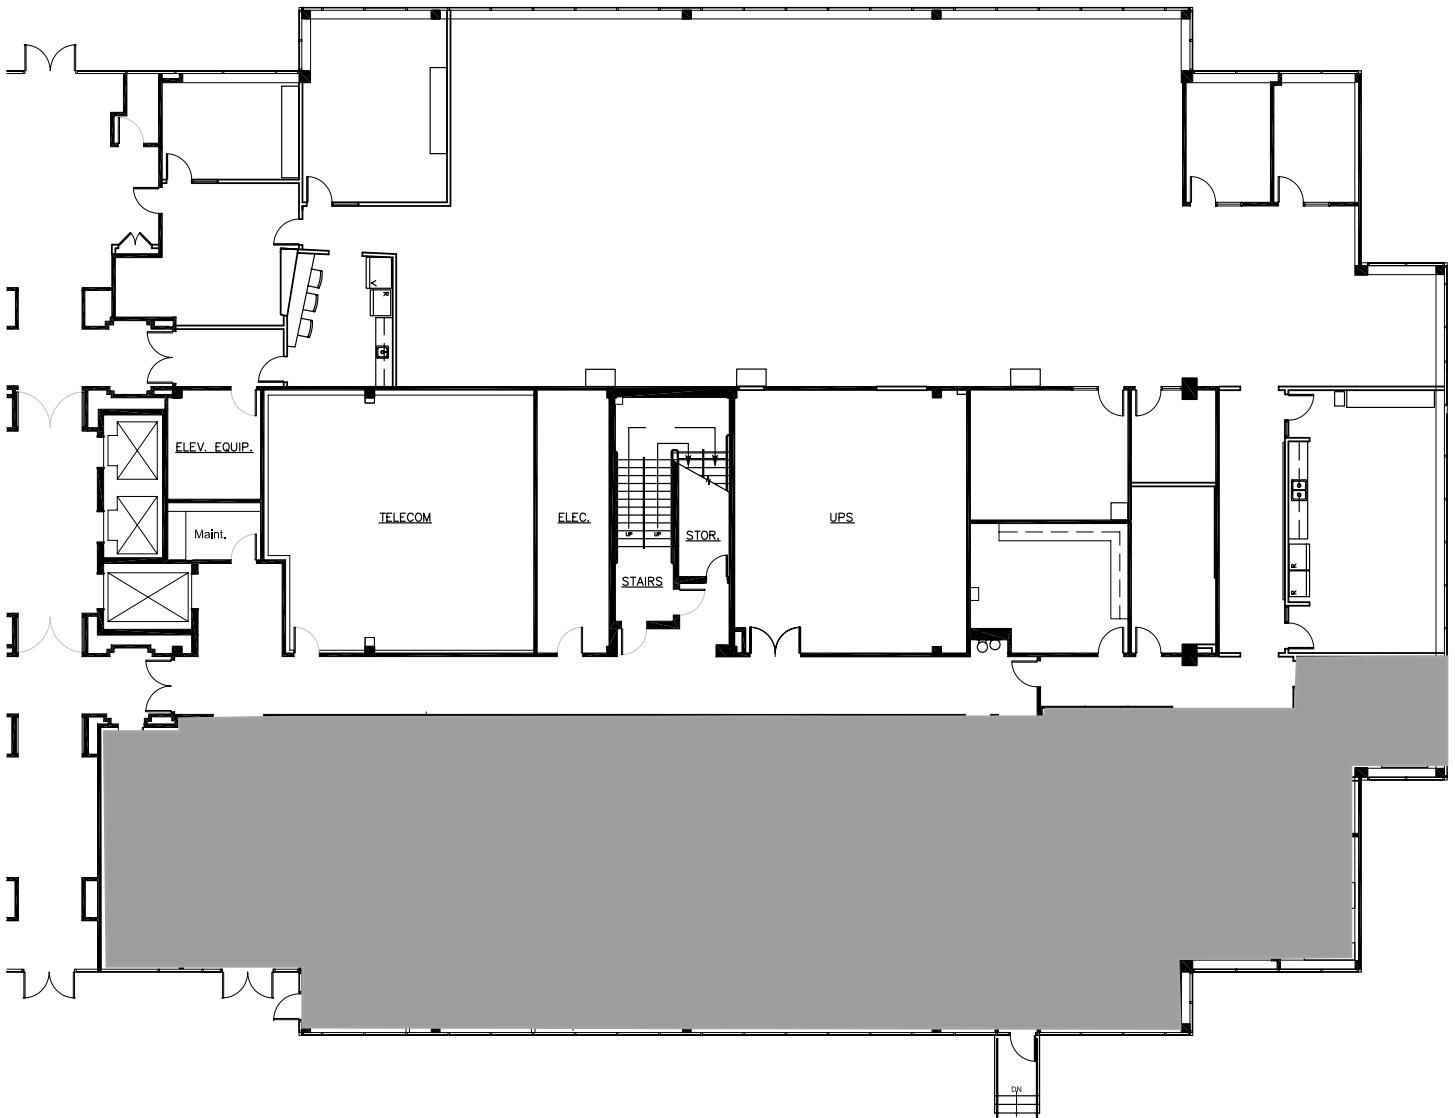

# capital plaza

AT DEERWOOD PARK

**BUILDING 3 - SUITE 100**  
**8,936 RSF**

**SOMERSET  
PROPERTIES**