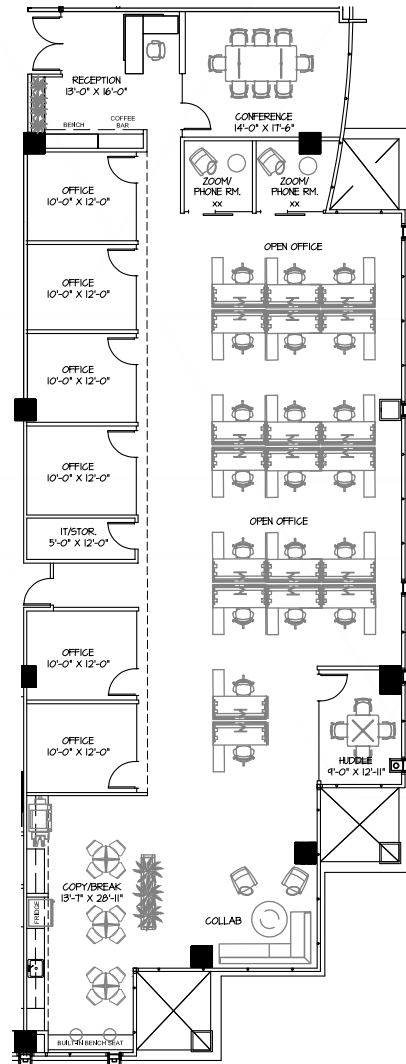

Pima Northgate

14000 N Pima Road Scottsdale, AZ

3RD FLOOR SUITE 1 | ±4,973 RSF

TIM WHITTEMORE

Senior Director

+1 602 229 5931

tim.whittemore@cushwake.com

PATRICK SCHRIMSHER

Director

+1 602 468 8529

patrick.schrimsher@cushwake.com