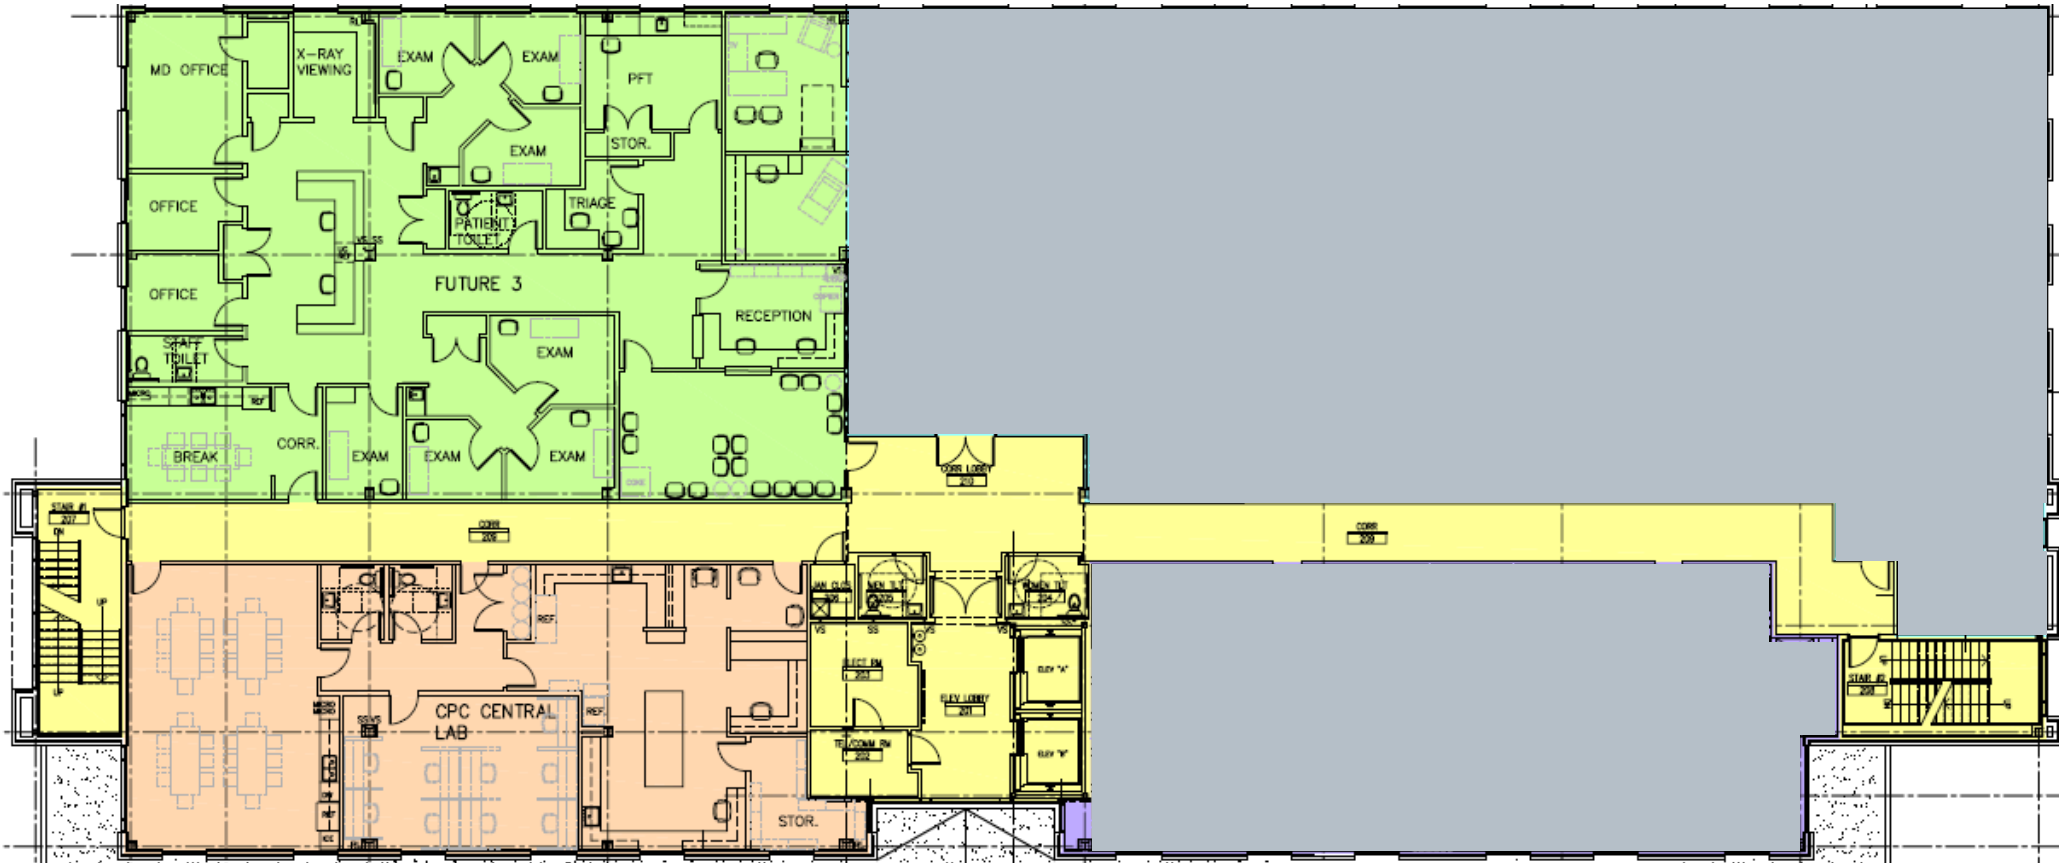

AVAILABLE FOR LEASE - 2ND FLOOR

**AVAILABLE FOR LEASE
SUITE 201
4,521 RSF**

**AVAILABLE FOR LEASE
SUITE 205
2,567 RSF**