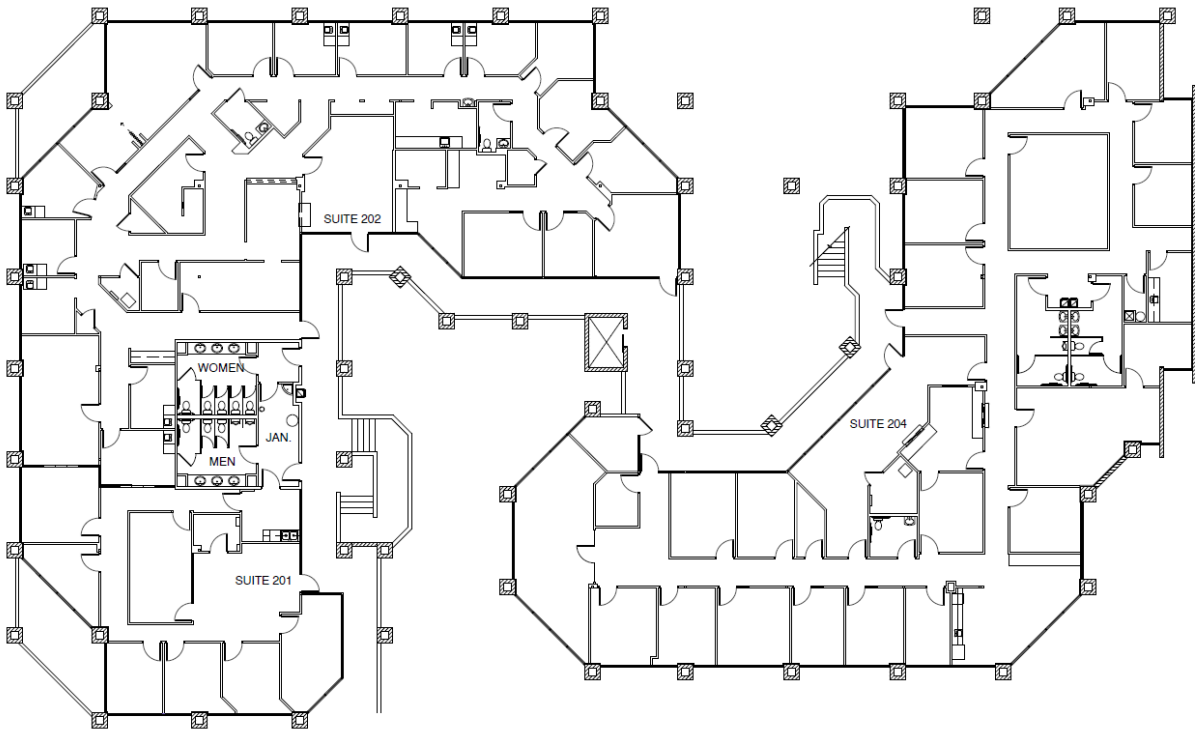

MCDOWELL PROFESSIONAL PLAZA
1301 E MCDOWELL RD, PHOENIX AZ 85006

FIRST FLOOR
SCALE: 1/16" = 1'-0"

SECOND FLOOR
SCALE: 1/16" = 1'-0"