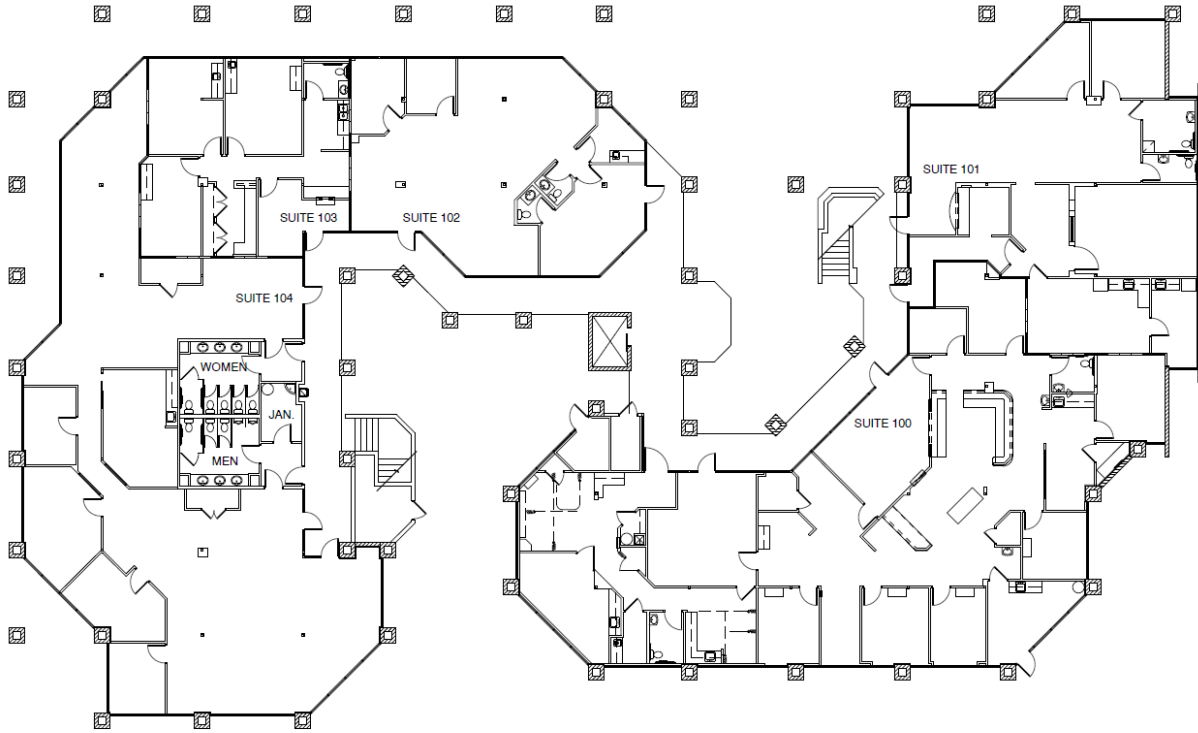

MCDOWELL PROFESSIONAL PLAZA
1301 E MCDOWELL RD, PHOENIX AZ 85006

FIRST FLOOR
SCALE: 1/16" = 1'-0"

SECOND FLOOR
SCALE: 1/16" = 1'-0"