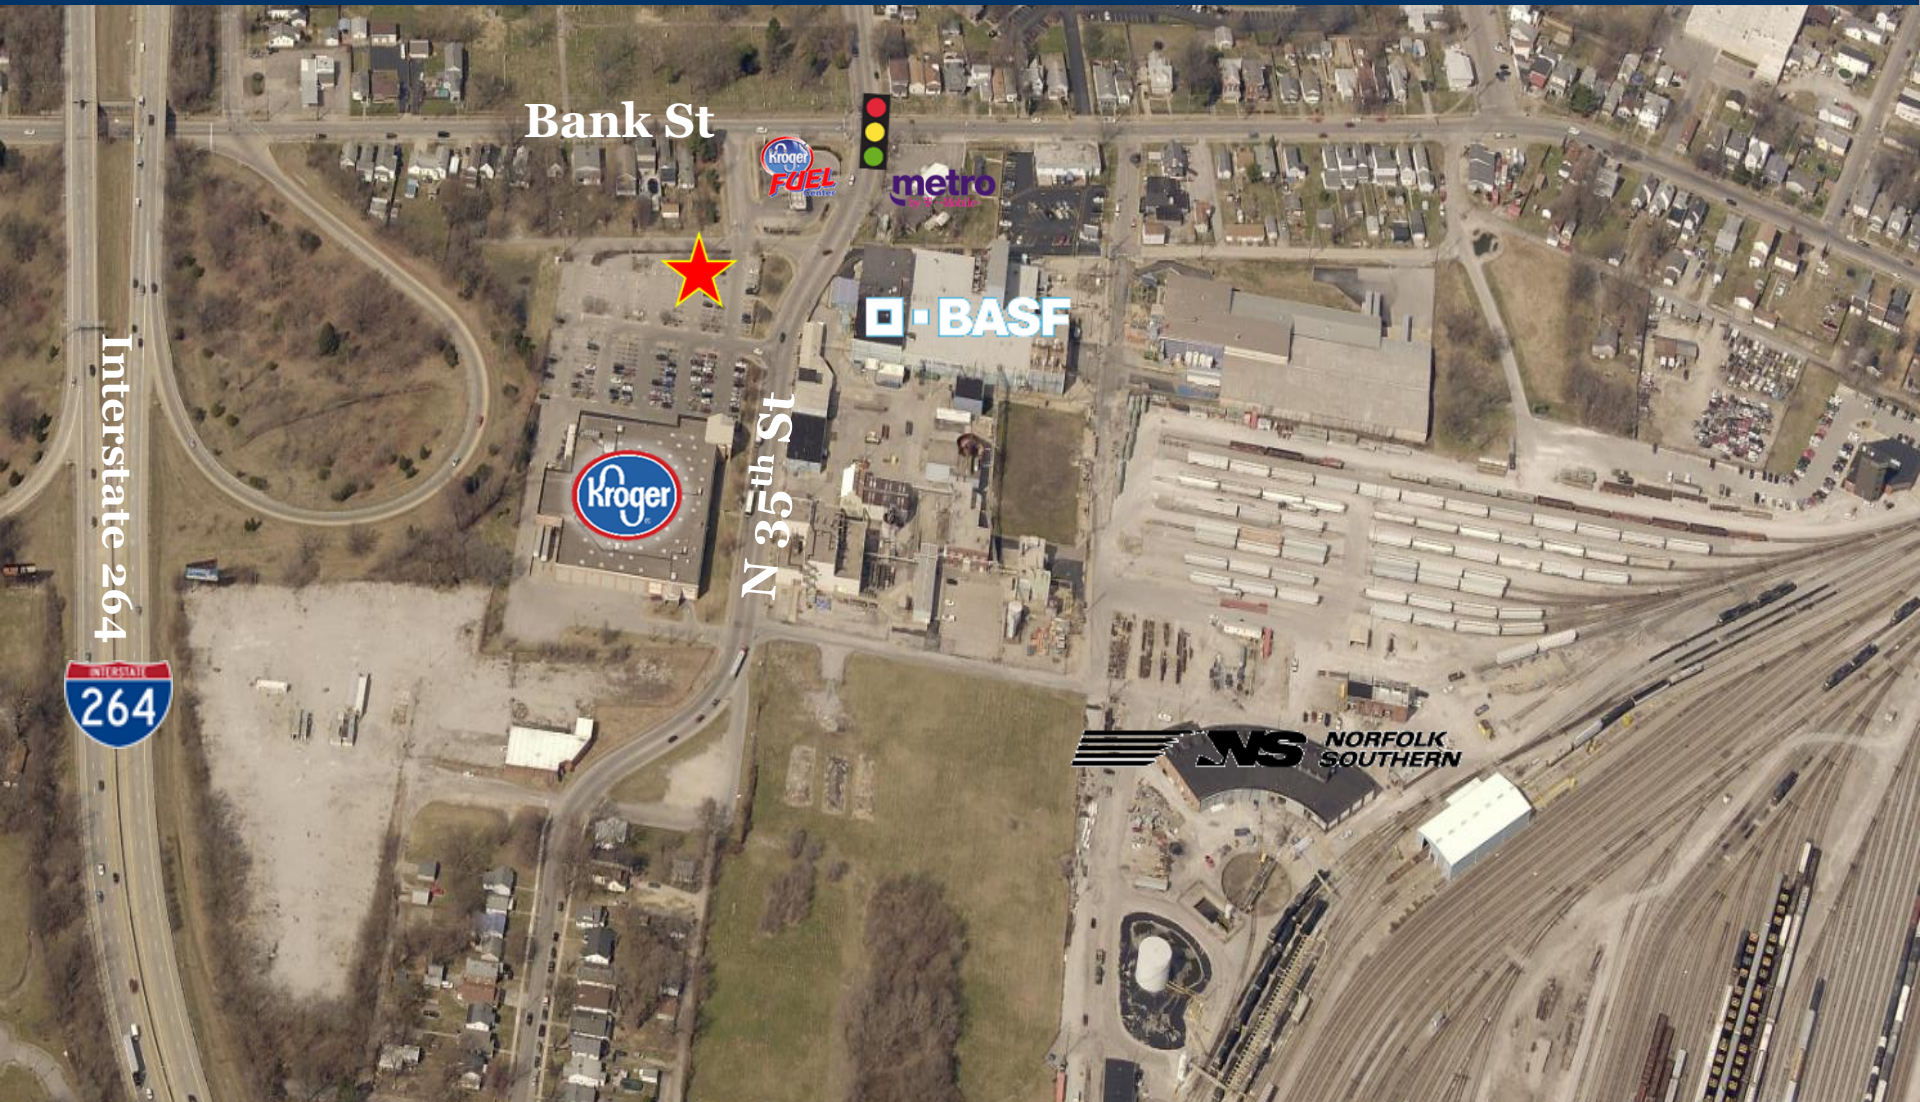

PRIME RETAIL SPACE AVAILABLE ADJACENT TO KROGER DEVELOPED JOINTLY BY SOUTHEASTERN & KROGER

SOUTHEASTERN

DEVELOPMENT · BROKERAGE · CONSULTING

Chris Senn
706.421.9677
chris.senn@southeastern.company

Rhodes Seeger
706.825.4457
rhodes.seeger@southeastern.company