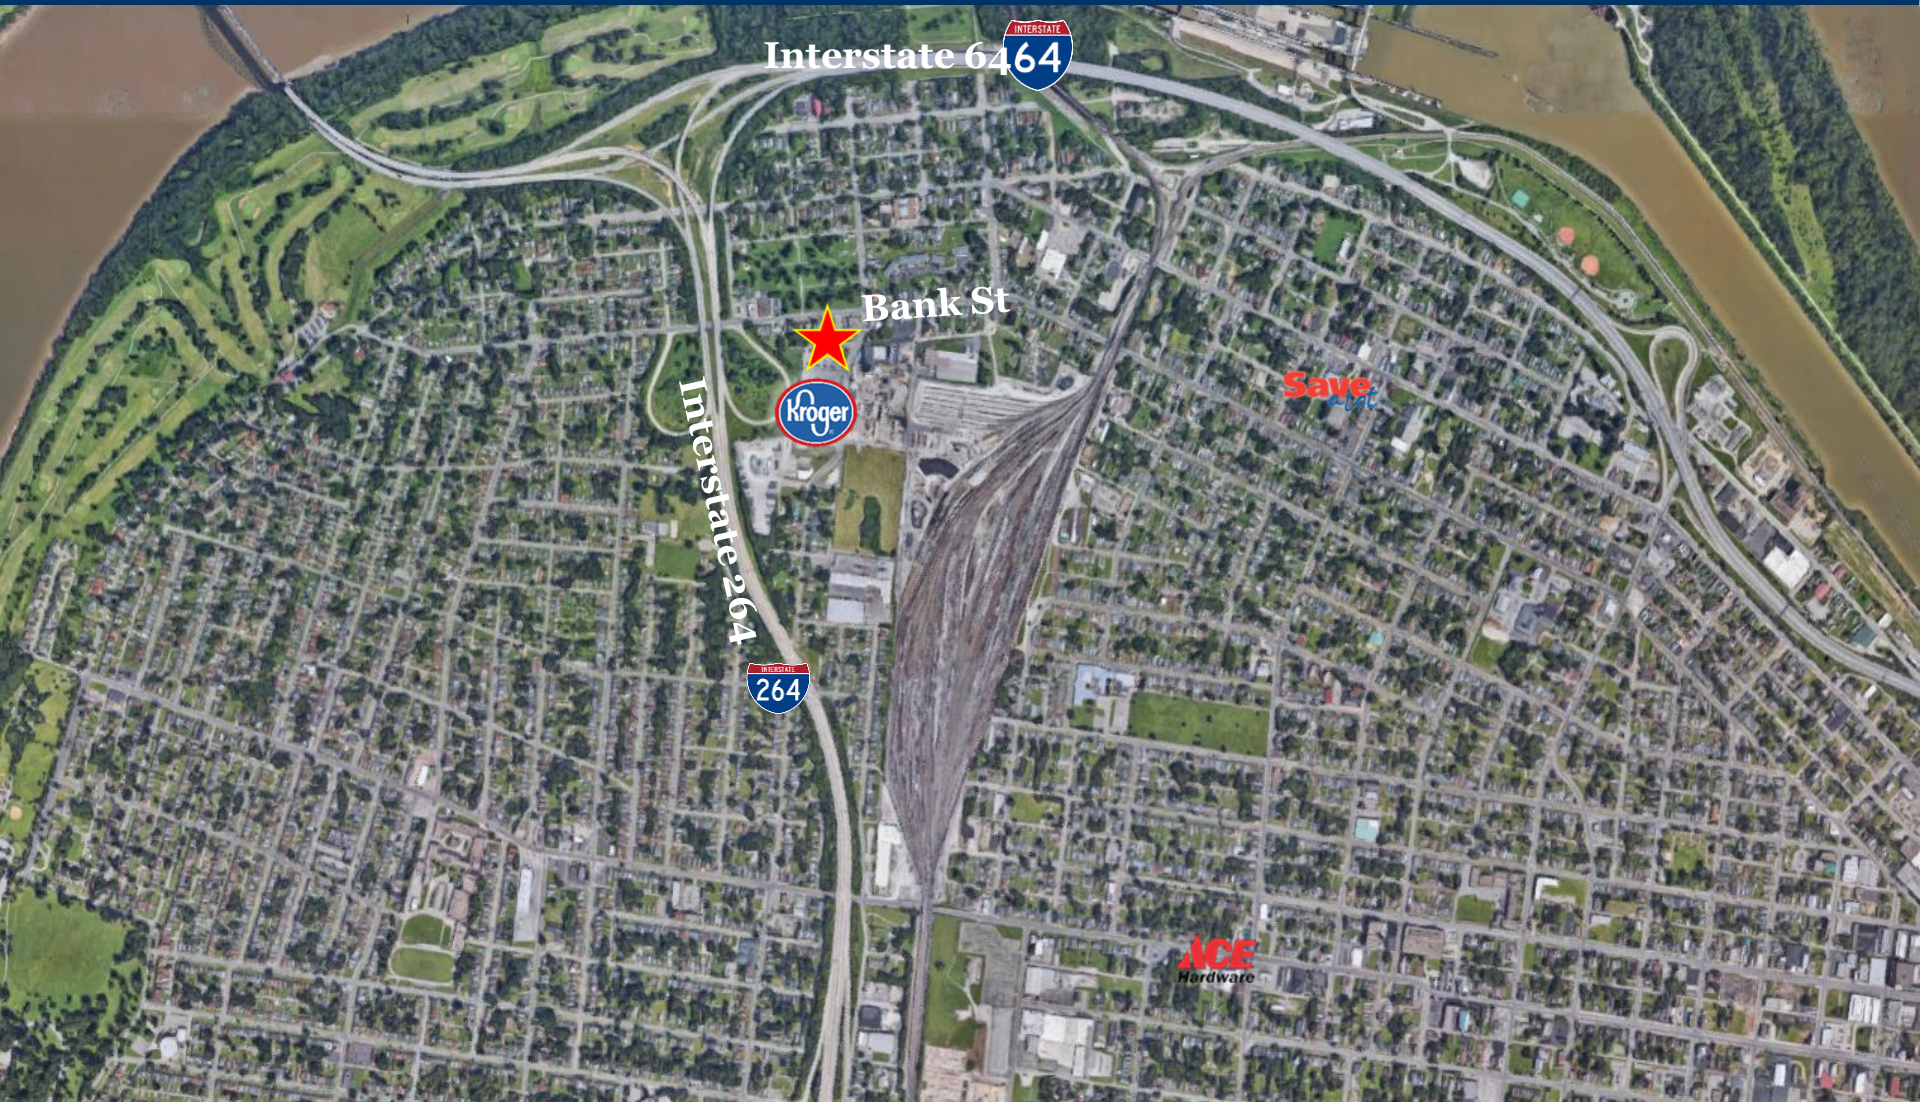

PRIME RETAIL SPACE AVAILABLE ADJACENT TO KROGER DEVELOPED JOINTLY BY SOUTHEASTERN & KROGER

SOUTHEASTERN

DEVELOPMENT · BROKERAGE · CONSULTING

Chris Senn
706.421.9677
chris.senn@southeastern.company

Rhodes Seeger
706.825.4457
rhodes.seeger@southeastern.company