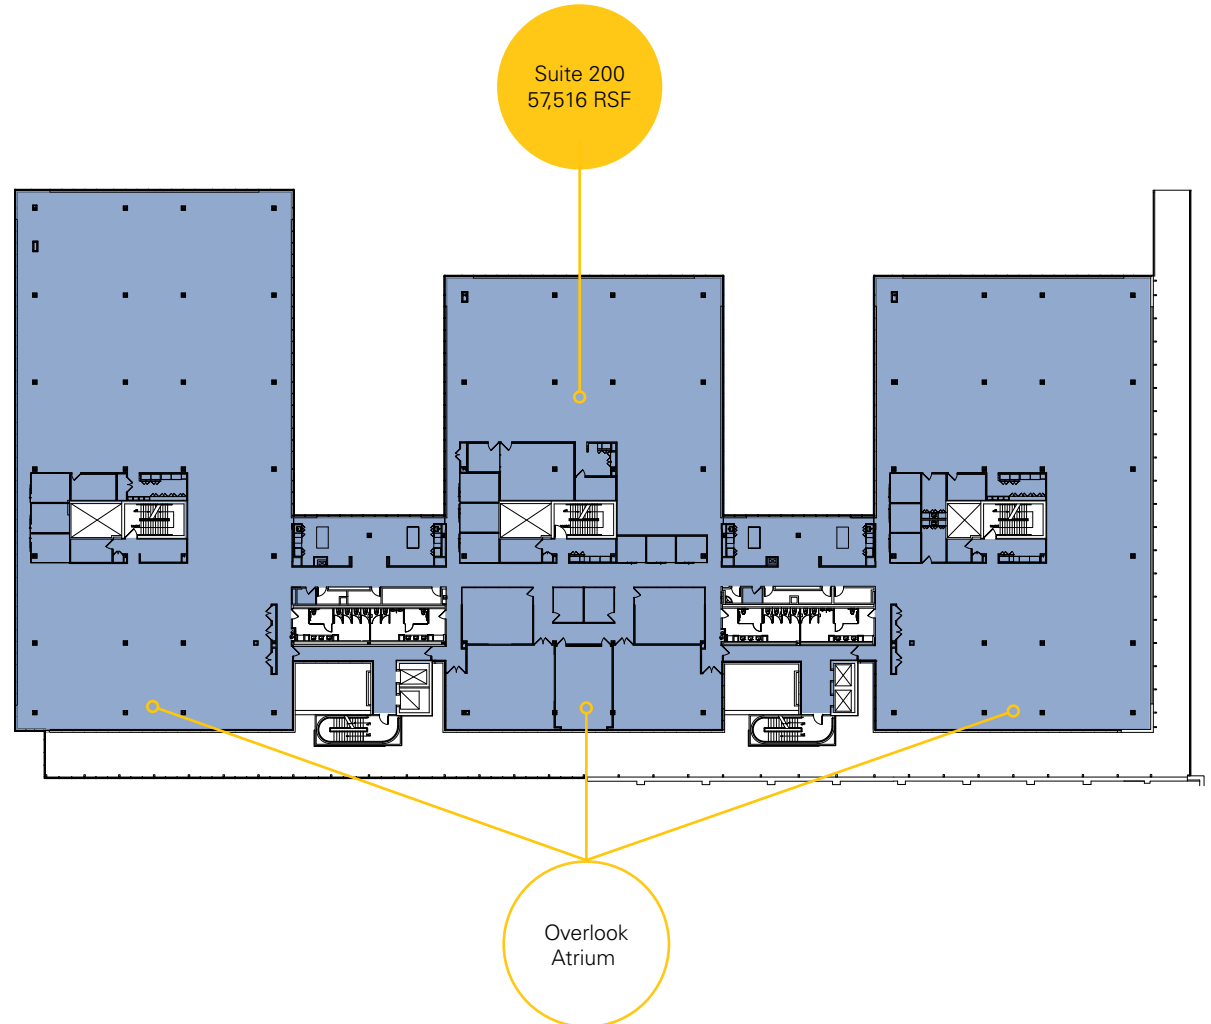

INNOVATION

■ P ■ A ■ R ■ K ■

8505 IBM DRIVE | 201 | SECOND FLOOR

KEYPLAN

Jennifer Kurz

jtk@trinity-partners.com
704.576.2254

Rhea Greene

rdg@trinity-partners.com
704.372.8822