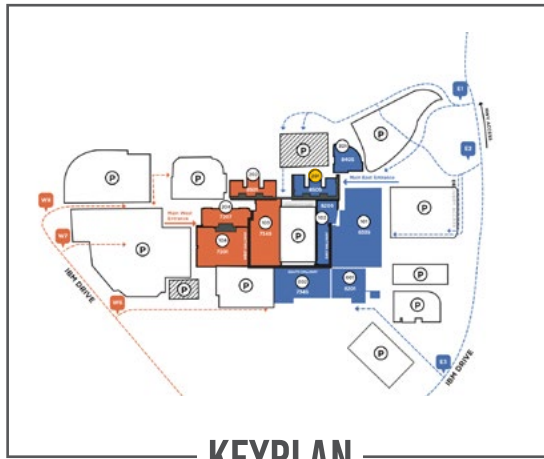

INNOVATION

■ P ■ A ■ R ■ K ■

8505 IBM DRIVE | 201 | SECOND FLOOR

KEYPLAN

Jennifer Kurz

jtk@trinity-partners.com
704.576.2254

Rhea Greene

rdg@trinity-partners.com
704.372.8822