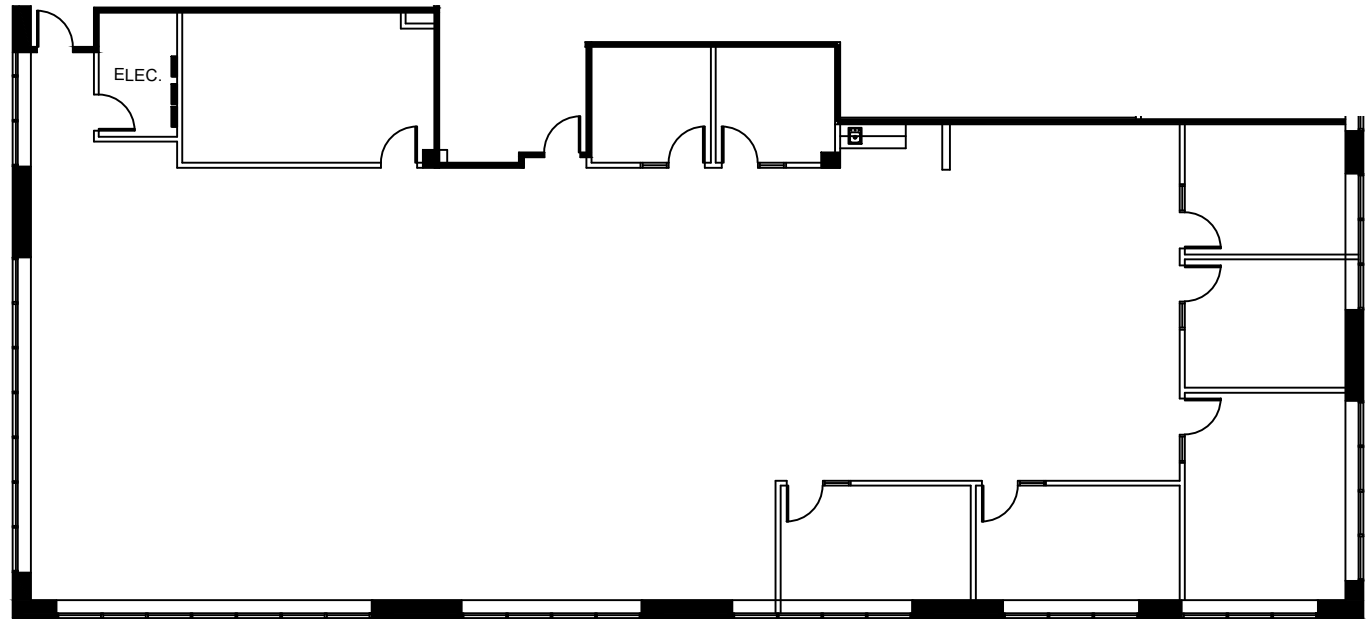

AVAILABLE

SUITE 170

6,021 RSF

KEY PLAN
1ST FLOOR

10030 N. MACARTHUR BLVD.
IRVING, TEXAS 75063