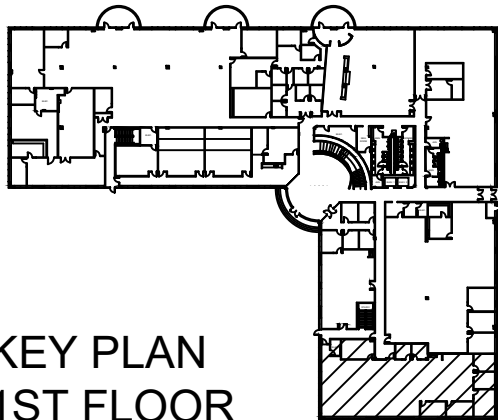

AVAILABLE

SUITE 170

6,021 RSF

KEY PLAN
1ST FLOOR

10030 N. MACARTHUR BLVD.
IRVING, TEXAS 75063