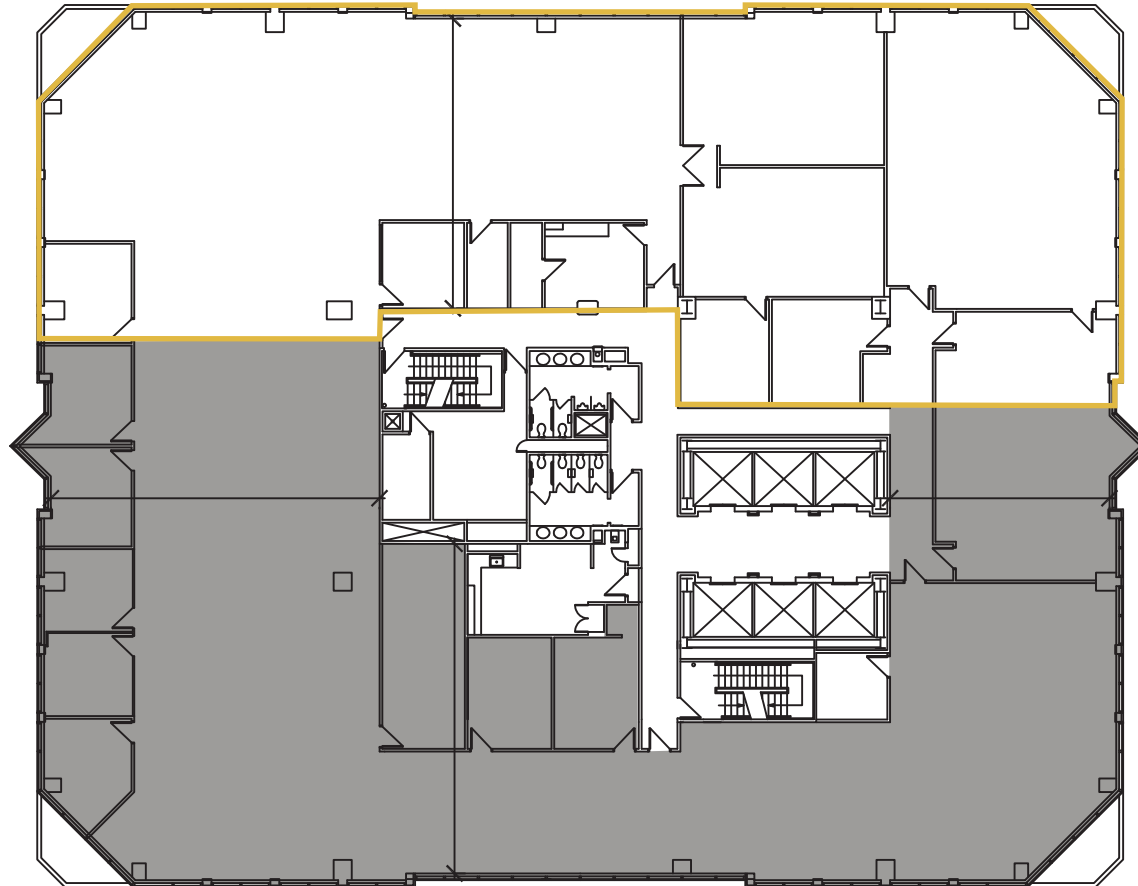

1201 WALNUT

Kansas City, MO 64105

 = VACANT

Suite 1925
9,639 RSF

4th Floor

SCALE: 1/32" = 1'-0"

THE SKYLINE COLLECTION