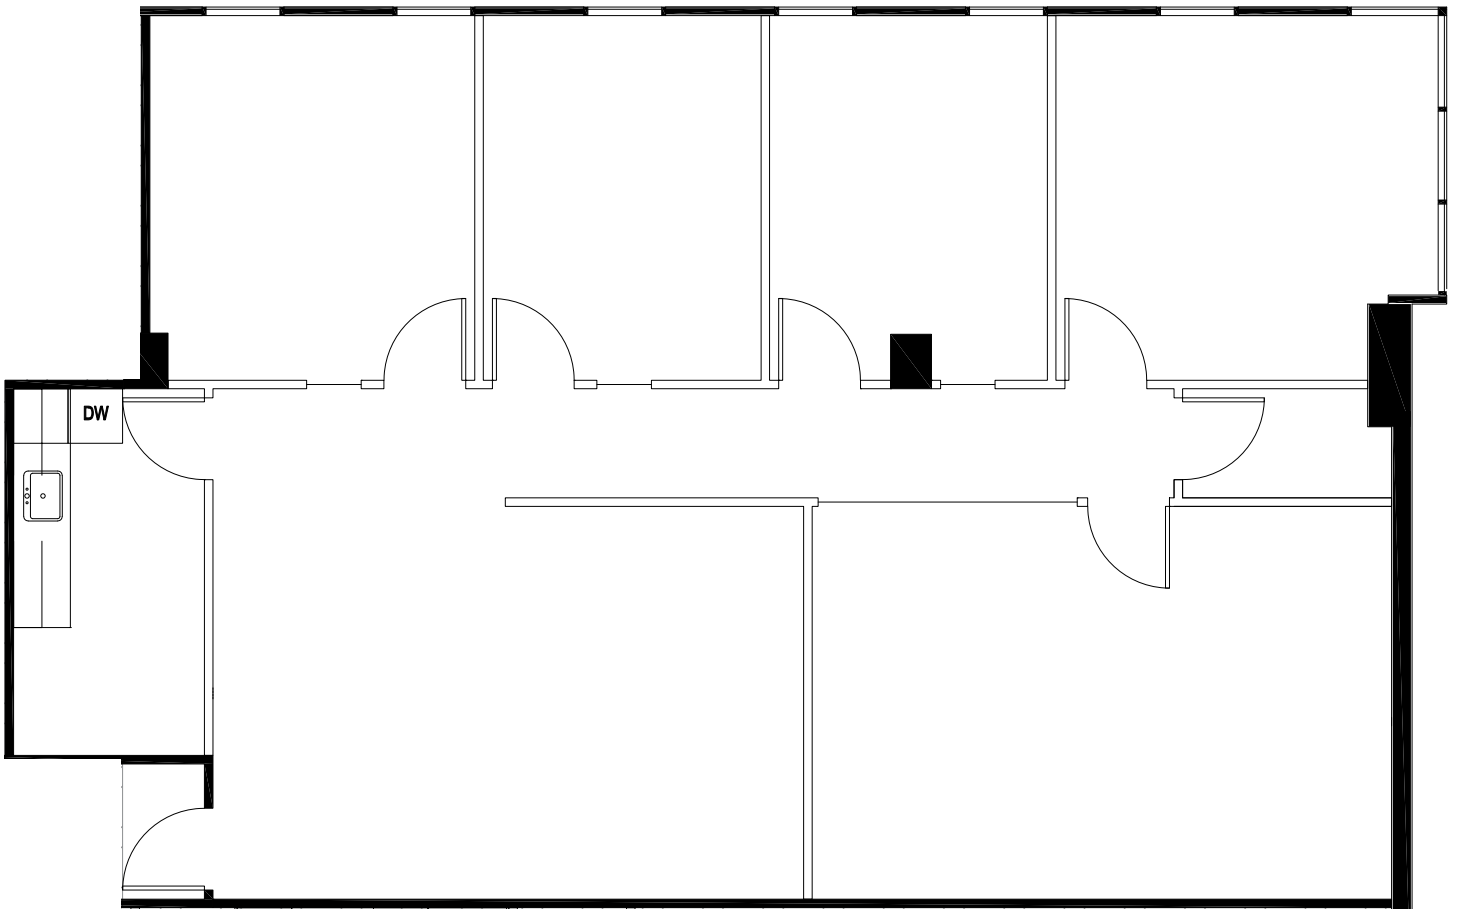

TOWER

COLORADO

Suite 710
1,856 RSF

W. RYAN STOUT
303.813.6448
ryan.stout@cushwake.com

NATHAN J. BRADLEY
303.813.6444
nate.bradley@cushwake.com

ZACHARY T. WILLIAMS
303.813.6474
zach.williams@cushwake.com