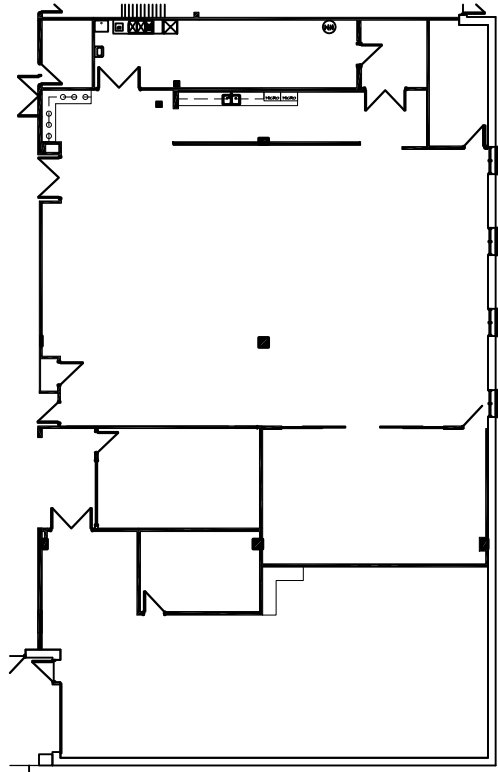

THIS SUITE
#110

1ST FLOOR PLAN

SCALE: N.T.S.

SCALE N.T.S.
03.06.25
SS—#110

51 w. 3rd street suite 115 tempe, az 85281
telephone 480-921-0880 facsimile 480-921-1881

+/- 8,469 RSF
LEASE SHEET
VIA LINDA - ACM
9060 E. VIA LINDA
SCOTTSDALE, ARIZONA
27001.00