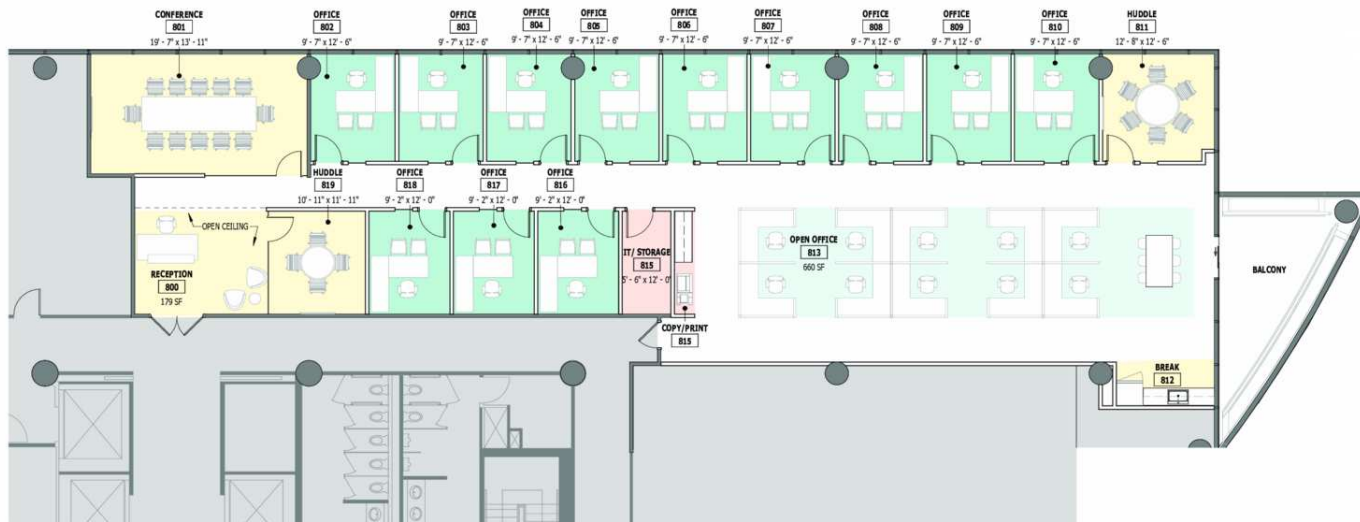

2000 Riveredge

Spec Suite: 800 | 5,430 RSF

Alex Port Gil Russell Michael Howell
404.924.2816 404.519.0671 404.926.1640
aport@lpc.com grussell@lpc.com mhowell@lpc.com

Lincoln

CPT-1 @ Throughout
[Shaw Contract,](#)
[Alignment Tile, Leather](#)

CPT-2 @ Conference
[Shaw Contract,](#)
[Visualize, Stone](#)

Typical
Paint

Accent
Paint

LVT-1 @ Break
Interface,
[Northern Grain, Antique Wash](#)

Acoustic Panels for Conference & Huddle
[Zintra, Organic Etch Panel Rivers Vertical](#)
Color: Pewter