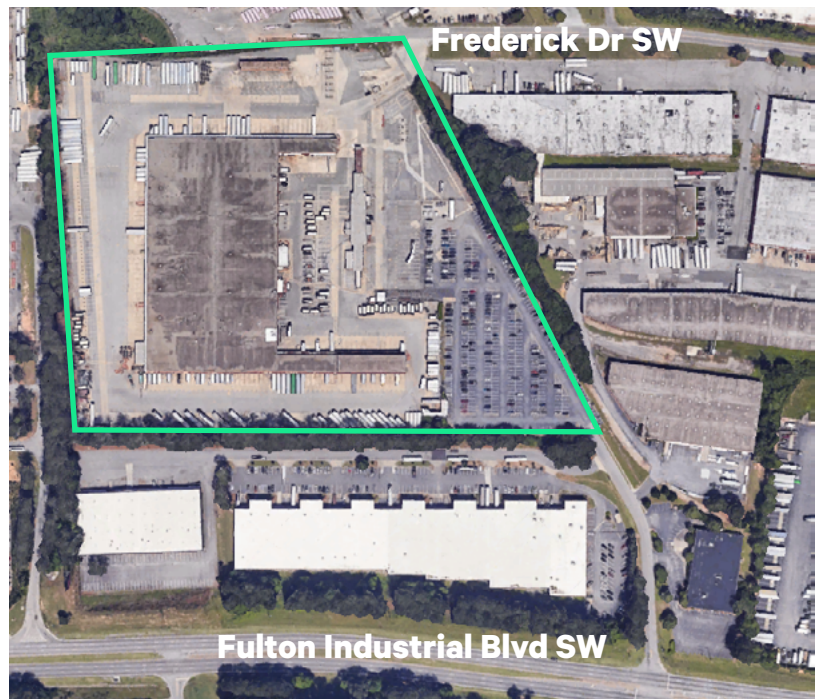

© 2025 CBRE, Inc. All rights reserved. This information has been obtained from sources believed reliable, but has not been verified for accuracy or completeness. You should conduct a careful, independent investigation of the property and verify all information. Any reliance on this information is solely at your own risk. CBRE and the CBRE logo are service marks of CBRE, Inc. All other marks displayed on this document are the property of their respective owners, and the use of such logos does not imply any affiliation with or endorsement of CBRE. Photos herein are the property of their respective owners. Use of these images without the express written consent of the owner is prohibited.