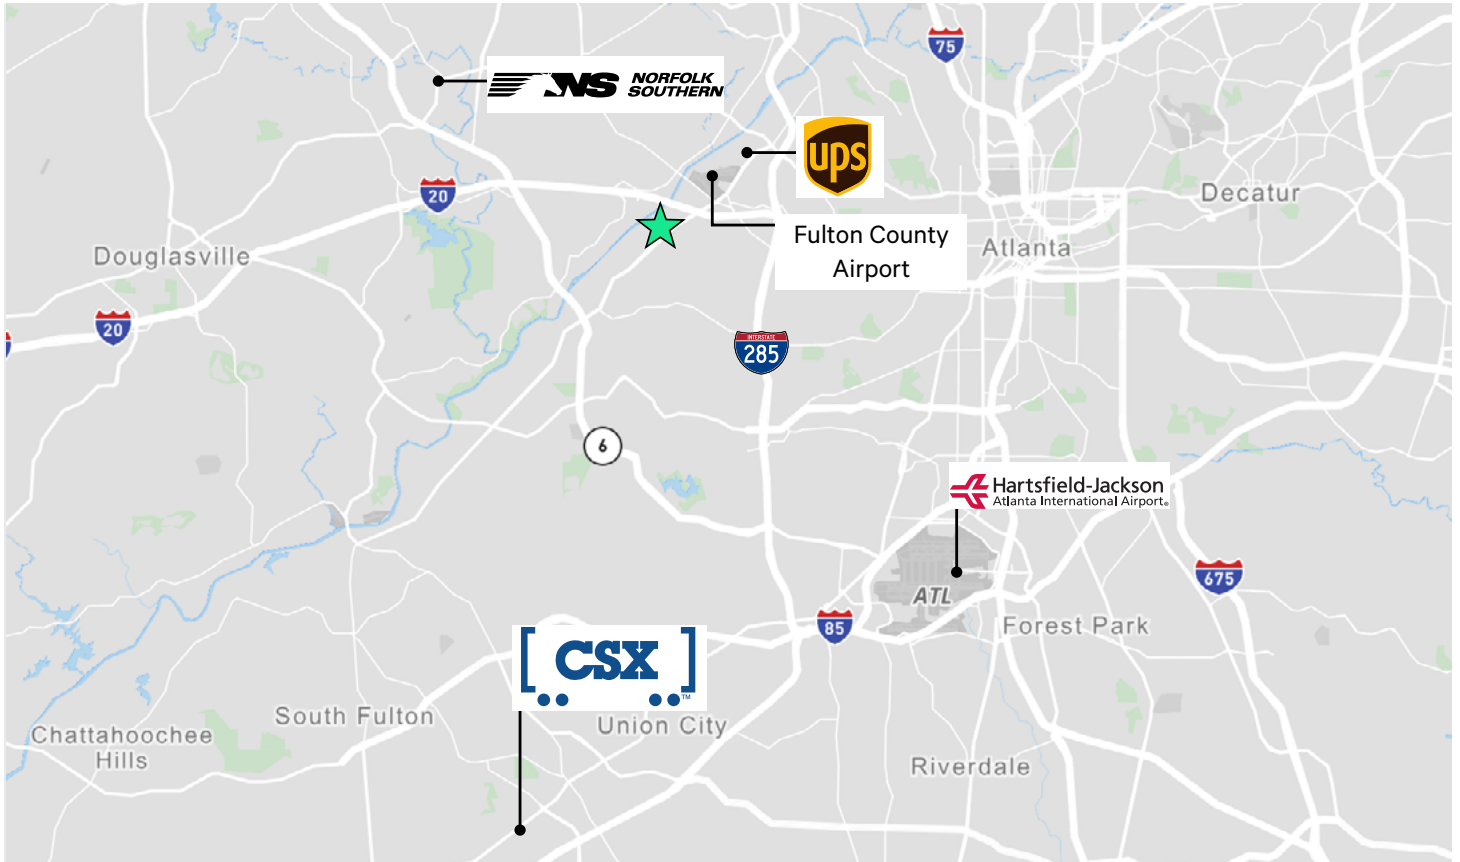

Contact Us

Rob Kruer

First Vice President
+1 770 363 5240
rob.kruer@cbre.com

David Nixon

Senior Vice President
+1 404 307 0467
david.nixon@cbre.com