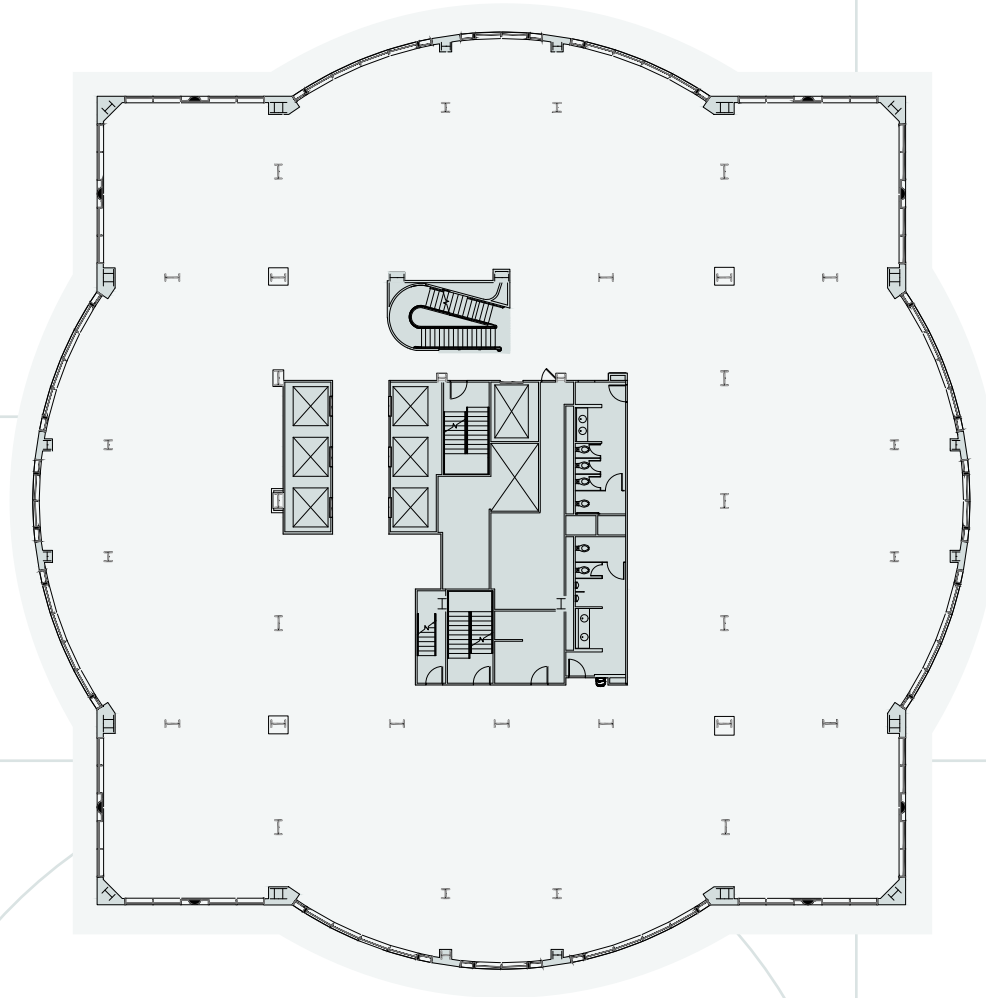

FLOOR 44

SUITE 4400

24,409 SF

TOWER
1201

BROKER CONTACT

Lloyd Low

+1 206 607 1796
lloyd.low@jll.com

Joe Gowan