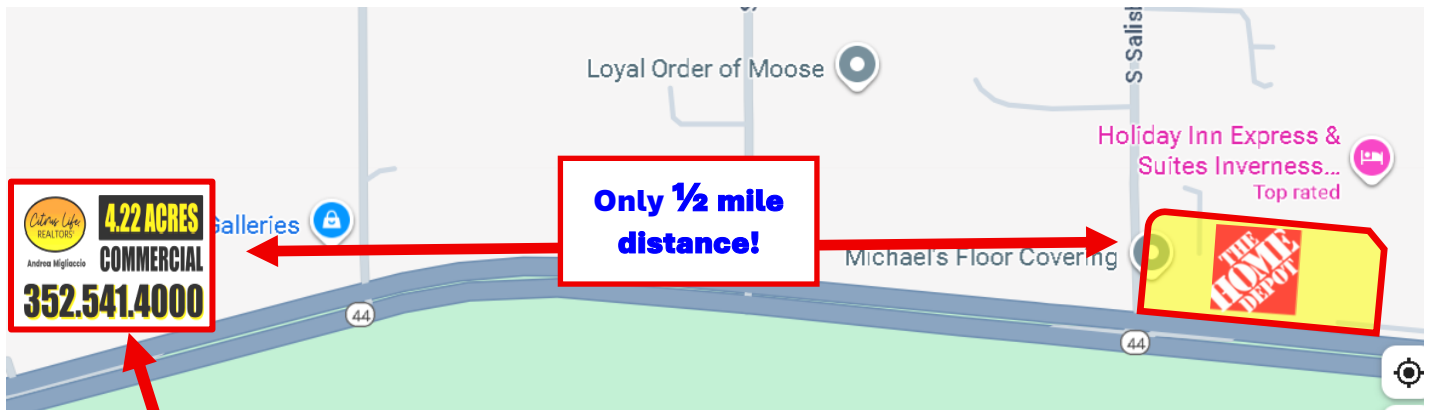

NEW HOME DEPOT (*under construction) 1/2 MILE FROM 137 E. Gulf to Lake Hwy., Lecanto, FL

**NEW HOME DEPOT
LOCATION!**
**(*corner of Gulf to Lake
Hwy/Hwy. 44 and
Kensington Ave.**

**Only 1/2 mile
distance!**

4.22 ACRES
COMMERCIAL
352.541.4000