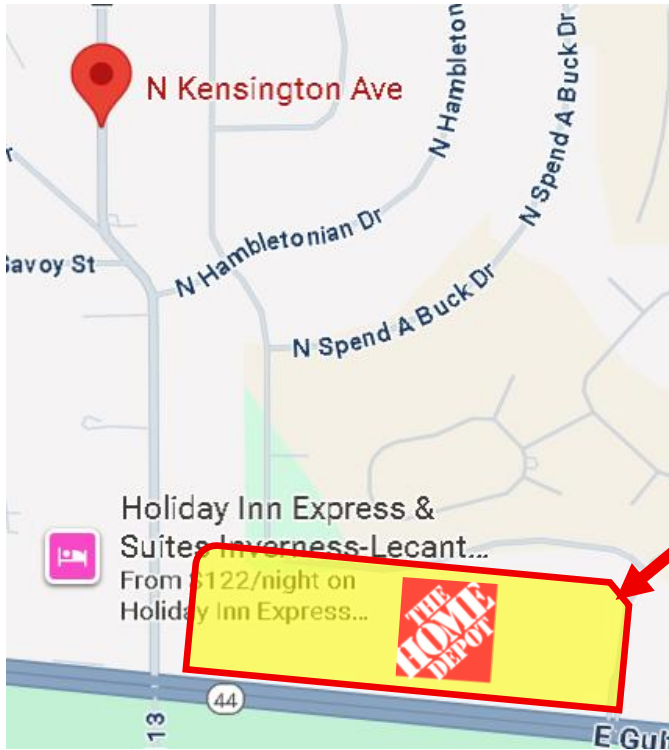

NEW HOME DEPOT (*under construction) 1/2 MILE FROM 137 E. Gulf to Lake Hwy., Lecanto, FL

**NEW HOME DEPOT
LOCATION!**
**(*corner of Gulf to Lake
Hwy/Hwy. 44 and
Kensington Ave.**

**Only 1/2 mile
distance!**