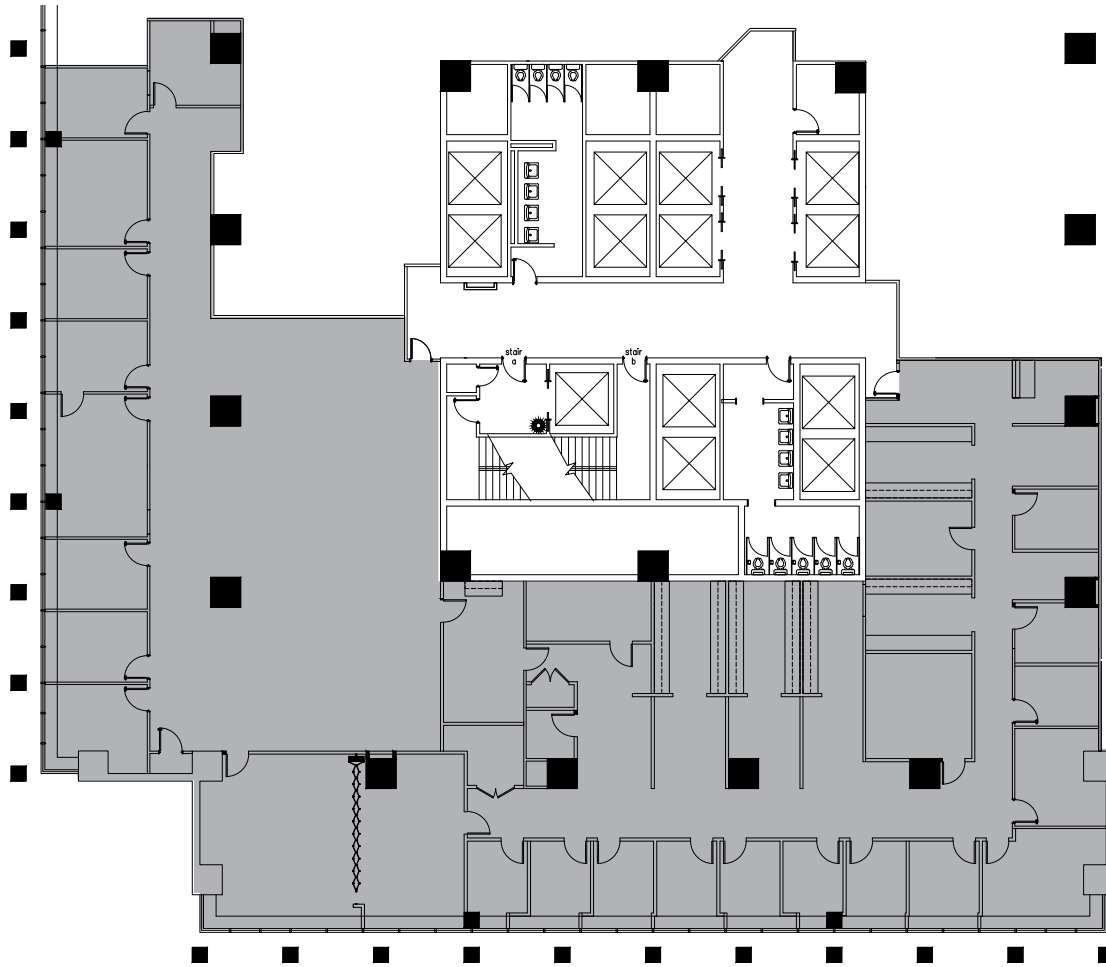

6TH FLOOR - 14,205 SQ. FT.

VIEW SPACE ON VTS

Pearl River | NY

WWW.BLUEHILLPLAZA.COM

 SCALE: N.T.S.

JAMES B. TULLY
Executive Vice President
+1 201 712 5804
james.tully@cbre.com

JON MEISEL
Senior Vice President
+1 732 509 2843
jon.meisel@cbre.com