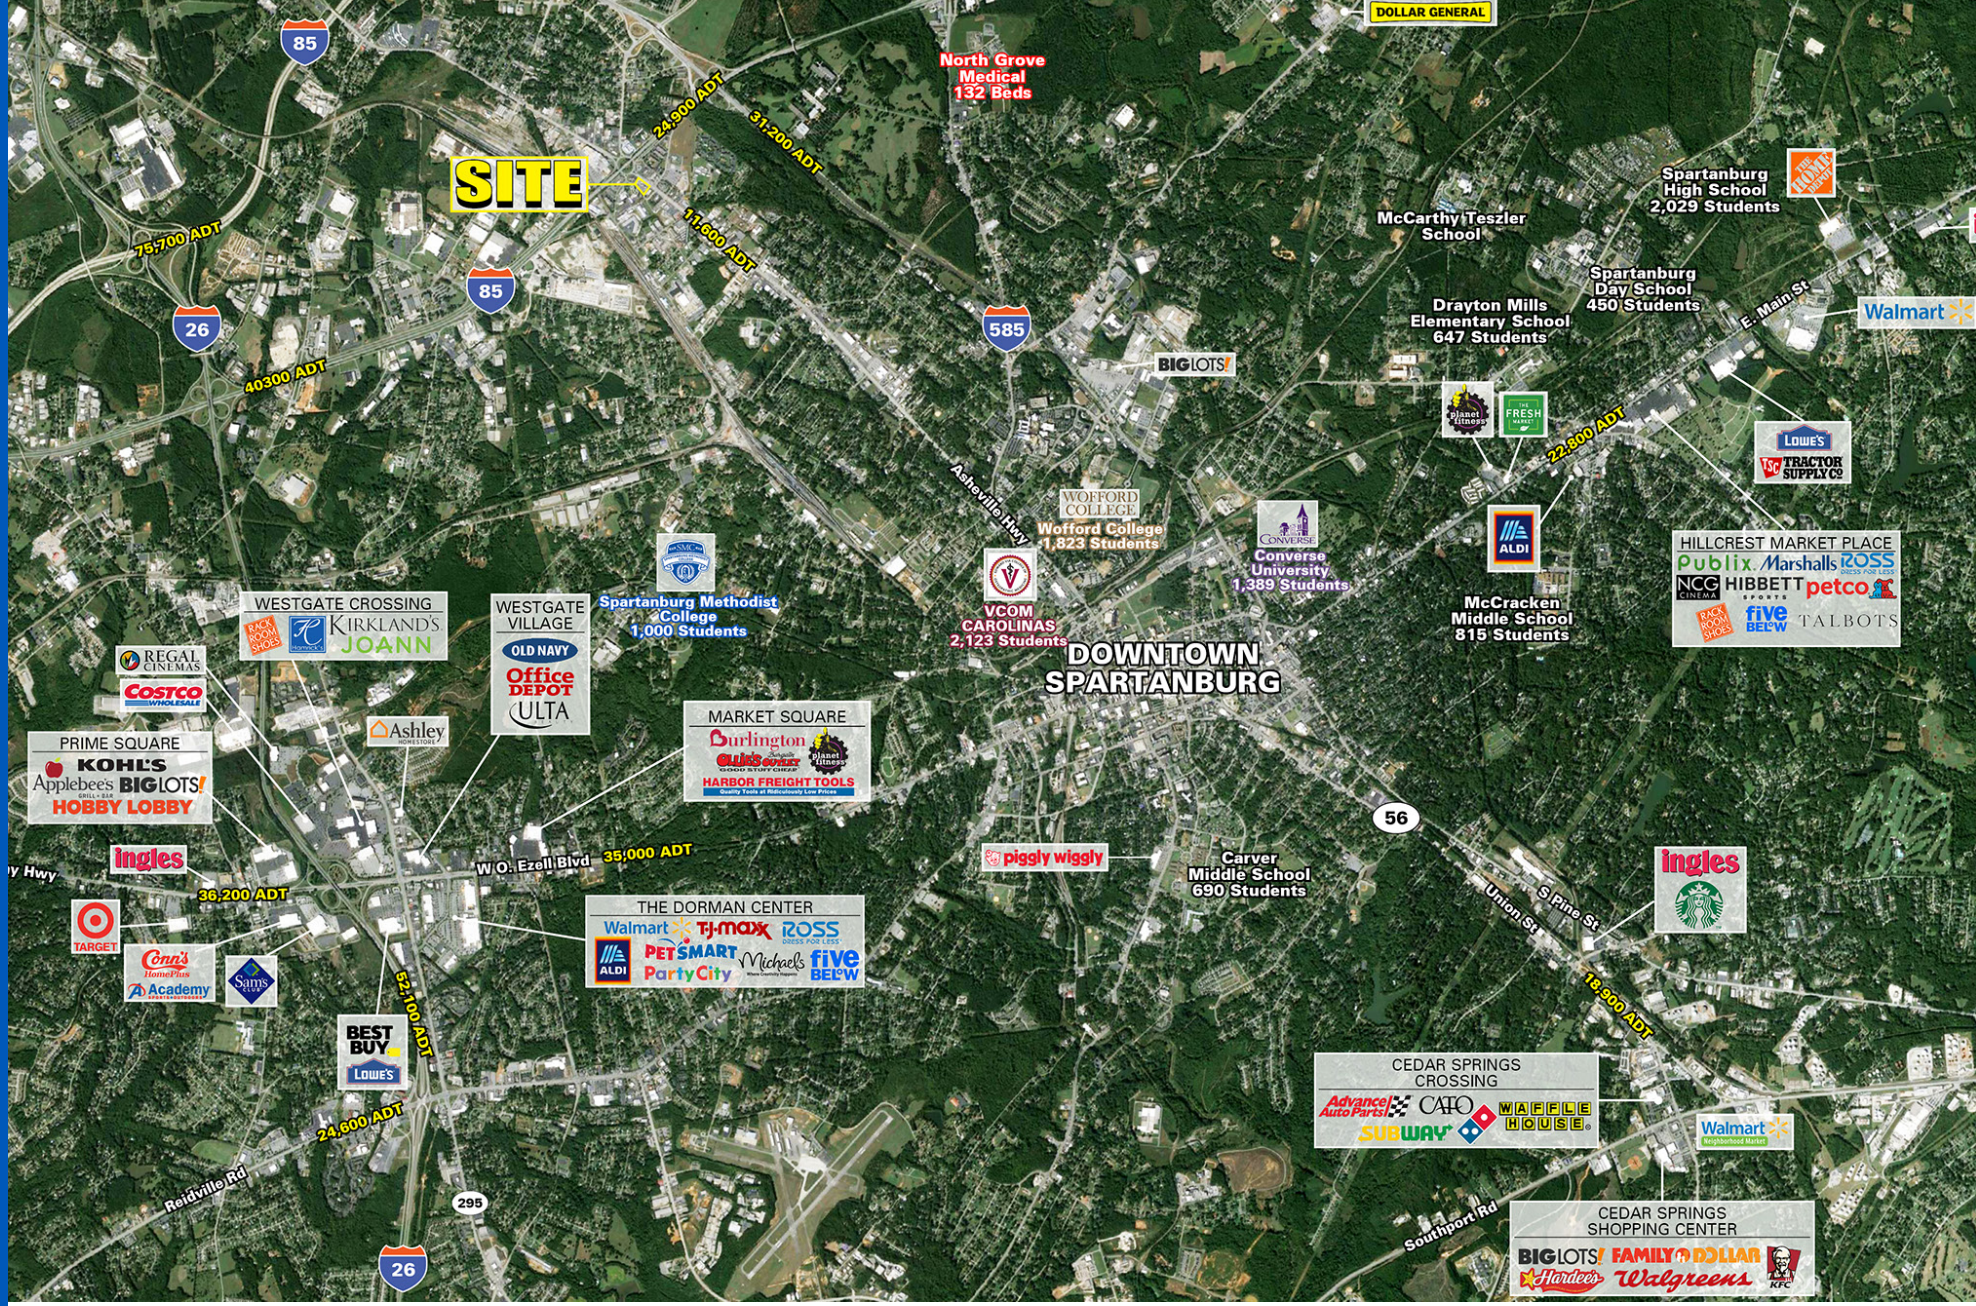

DOLLAR GENERAL

North Grove Medical
132 Beds

SITE

DOWNTOWN SPARTANBURG

SPARTANBURG, SC

1808 ASHEVILLE HWY

1.14 ACRES AVAILABLE FOR LEASE

Atlantic
RETAIL

PROJECT DETAILS

1808 ASHEVILLE HWY • 1.14 ACRES AVAILABLE FOR LEASE • RETAIL

- AVAILABLE SPACE** 1.14 Acres | 2,688 SF
- TRAFFIC COUNTS** 33,000 ADT on John B White Sr Blvd
- PROPERTY HIGHLIGHTS**
 - 1.14 Acres | 2,688 SF
 - Strategically positioned in proximity to I-85 Business (24,900 ADT)
 - Excellent visibility and full movement to Asheville Hwy (11,600 ADT)
 - Nearby tenants include Chick-Fil-A, McDonalds, Burger King, Taco Bell, etc.
- LEASE RATE** Call to Discuss
- COUNTY** Spartanburg
- MARKET** Spartanburg

ATLANTA

BOSTON

WEST PALM BEACH

LOS ANGELES

NEW YORK CITY

ORLANDO

PITTSBURGH

CHARLOTTE
THREE MORROCROFT CENTRE
CHARLOTTE, NC 28211
704.697.1900