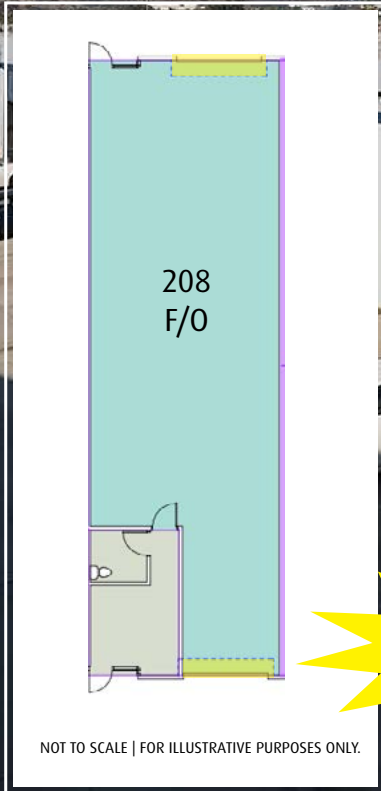

EAST COUNTY COMMERCE CENTER

202 - 208 GREENFIELD DR. / 1308 N. MAGNOLIA AVE. EL CAJON, CA 92020

**FRONT &
REAR ROLL
DOOR!**

208 GREENFIELD DRIVE

SUITE	ADDRESS	RSF	AVAILABLE	ASKING RENT
F/O	208 Greenfield Dr.	1,939	Available 1/1/2026 Front and Rear Roll Door	$1.75 / RSF Modified Gross