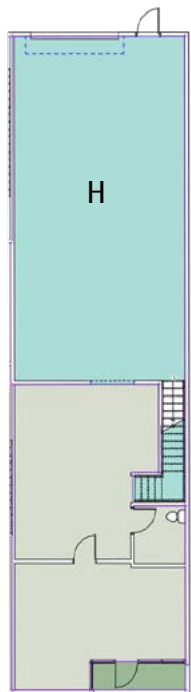

**ADJACENT TO
SHARED LOADING
DOCK!**

NOT TO SCALE | FOR ILLUSTRATIVE PURPOSES ONLY.