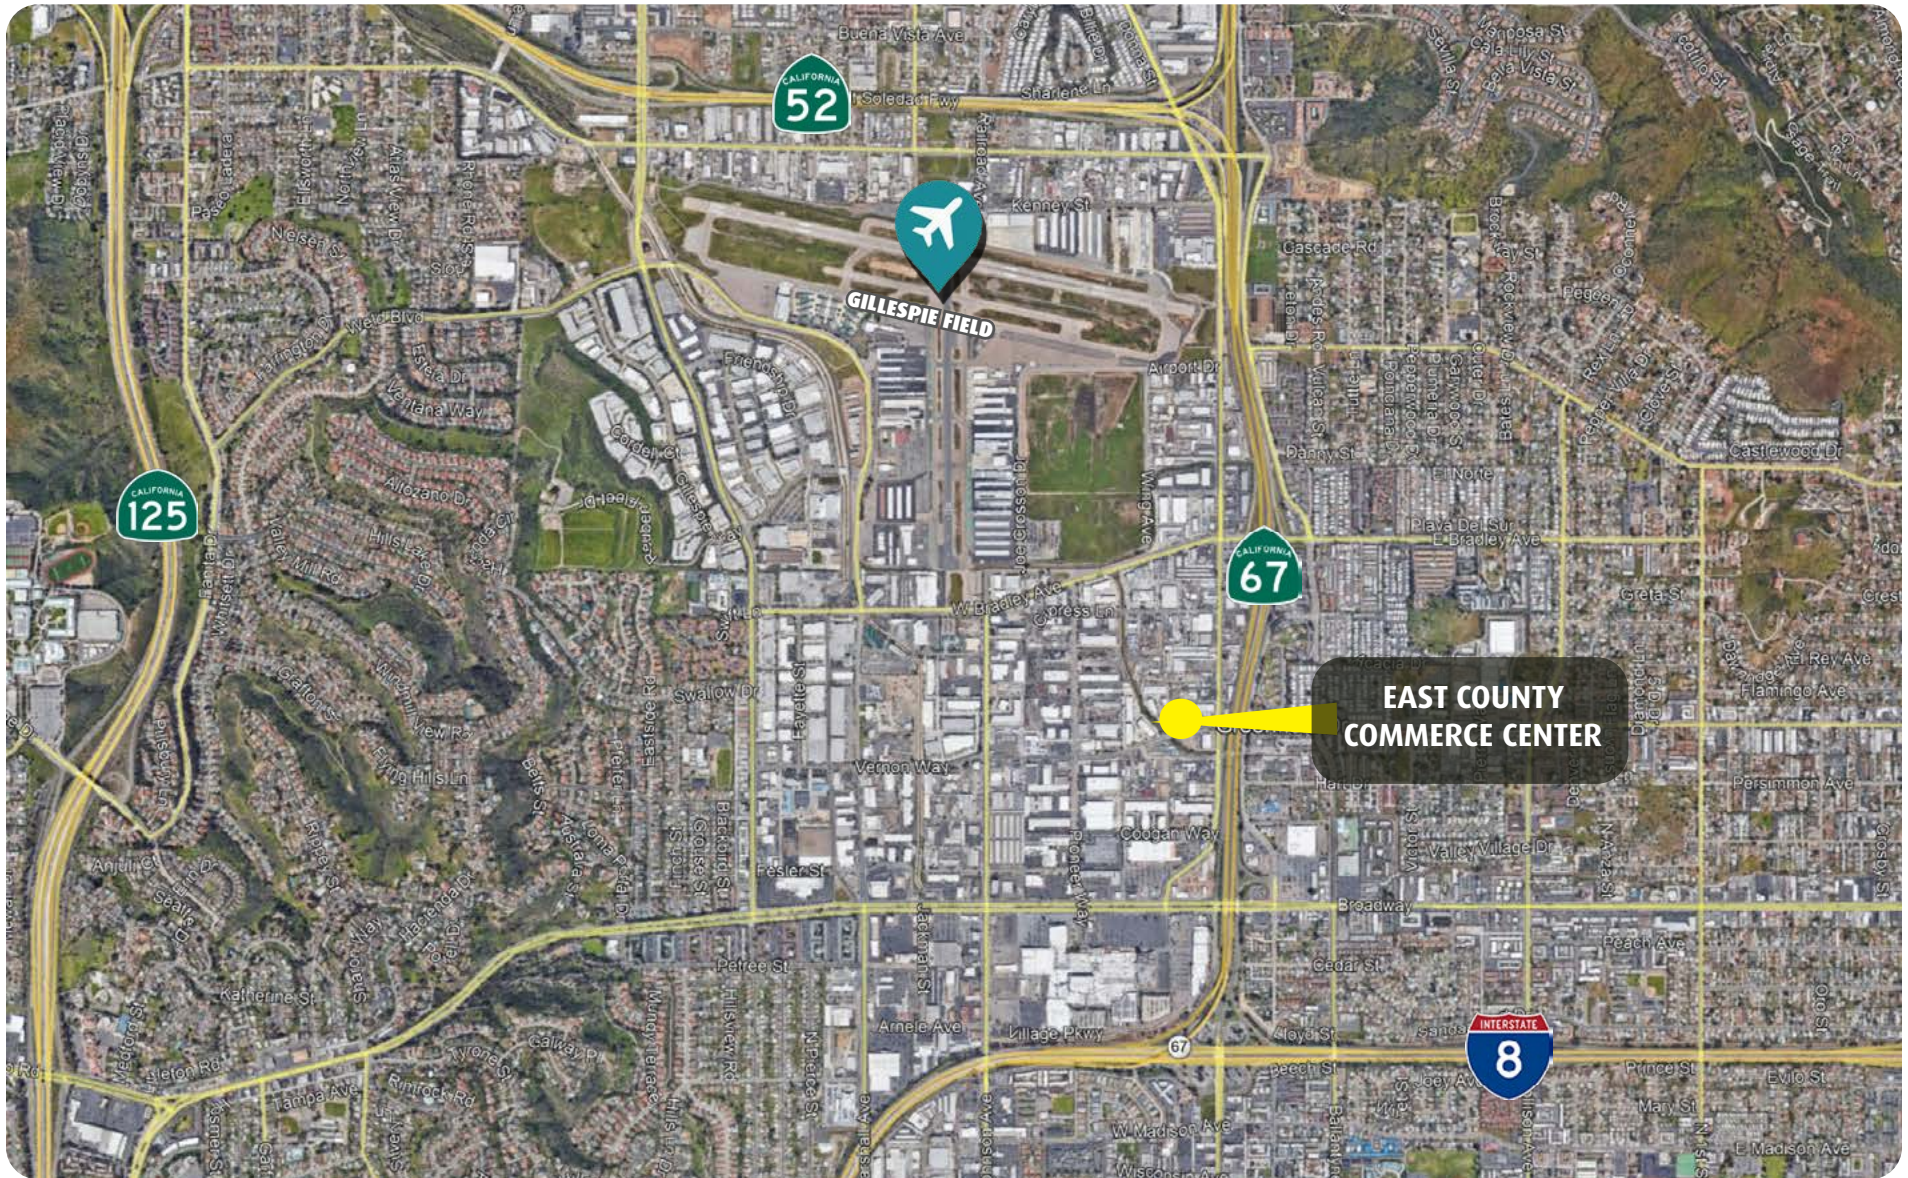

PROJECT FEATURES

- Adjacent to Highway 67 with incredible access
- Flexible M54 zoning which accounts for most industrial uses
- Grade level doors in every unit & private/shared dock wells
- Incredible clear heights ranging from 21 - 24 Ft

EAST COUNTY COMMERCE CENTER

202 - 208 GREENFIELD DR. / 1308 N. MAGNOLIA AVE. EL CAJON, CA 92020

EAST COUNTY COMMERCE CENTER

202 - 208 GREENFIELD DR. / 1308 N. MAGNOLIA AVE. EL CAJON, CA 92020

EAST COUNTY COMMERCE CENTER

202 - 208 GREENFIELD DR. / 1308 N. MAGNOLIA AVE. EL CAJON, CA 92020

**ADJACENT TO
SHARED LOADING
DOCK!**

NOT TO SCALE | FOR ILLUSTRATIVE PURPOSES ONLY.

206 GREENFIELD DRIVE

| SUITE | ADDRESS | RSF | AVAILABLE | ASKING RENT |
|-------|--------------------|-------|-------------------|---------------------------|
| H | 206 Greenfield Dr. | 1,940 | Available 60 Days | \$1.70/RSF Modified Gross |

EAST COUNTY COMMERCE CENTER

202 - 208 GREENFIELD DR. / 1308 N. MAGNOLIA AVE. EL CAJON, CA 92020

**FRONT &
REAR ROLL
DOOR!**

208 GREENFIELD DRIVE

| SUITE | ADDRESS | RSF | AVAILABLE | ASKING RENT |
|-------|--------------------|-------|--|-----------------------------|
| F/O | 208 Greenfield Dr. | 1,939 | Available 1/1/2026 Front and Rear Roll Door | \$1.75 / RSF Modified Gross |