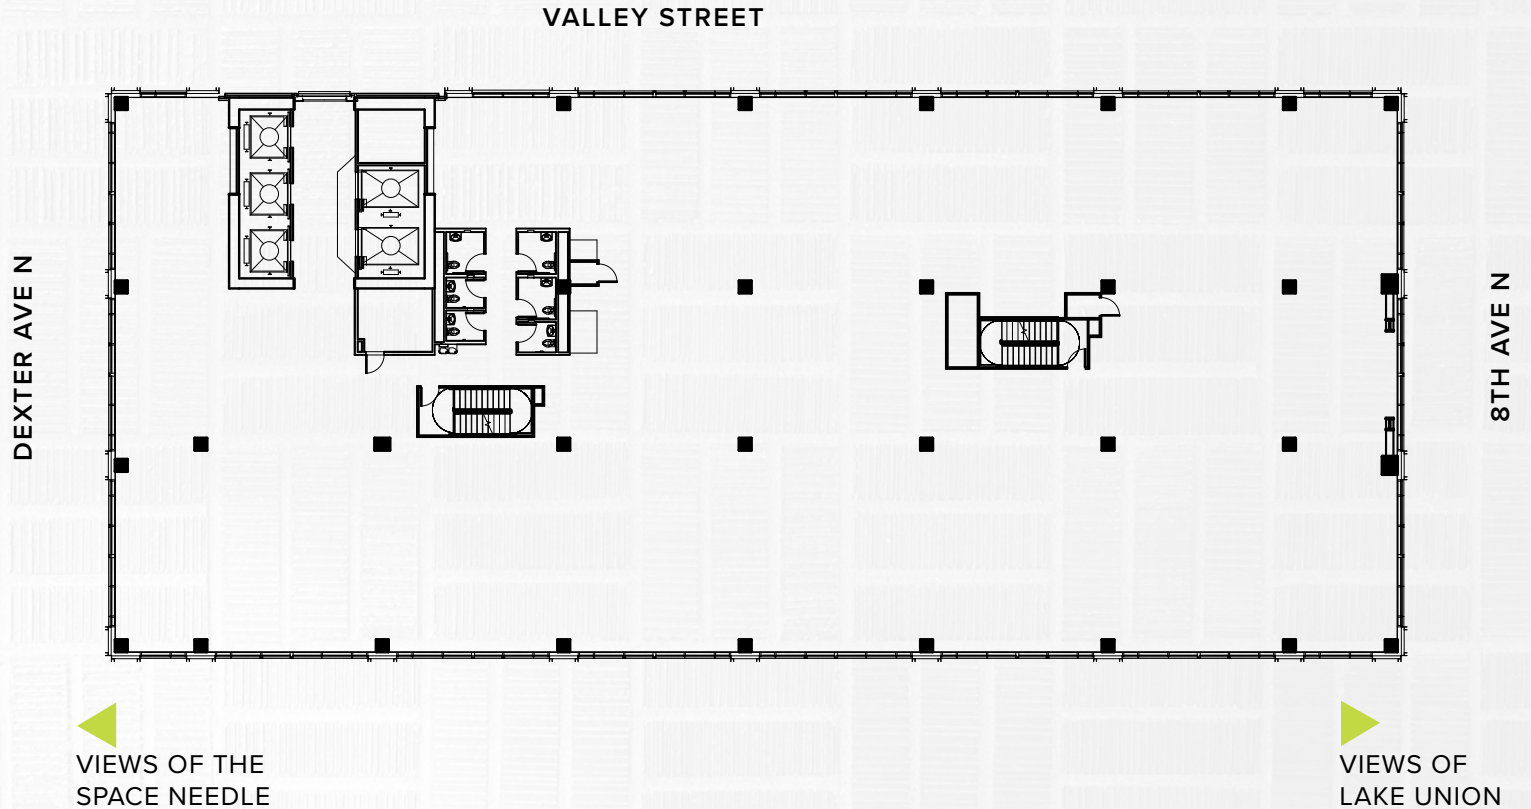

DEXTER YARD

SOUTH TOWER

OFFICE/LAB

LEVEL 9

SINGLE TENANT

± 23,000 SF

◀ VIEWS OF THE SPACE NEEDLE

▶ VIEWS OF LAKE UNION