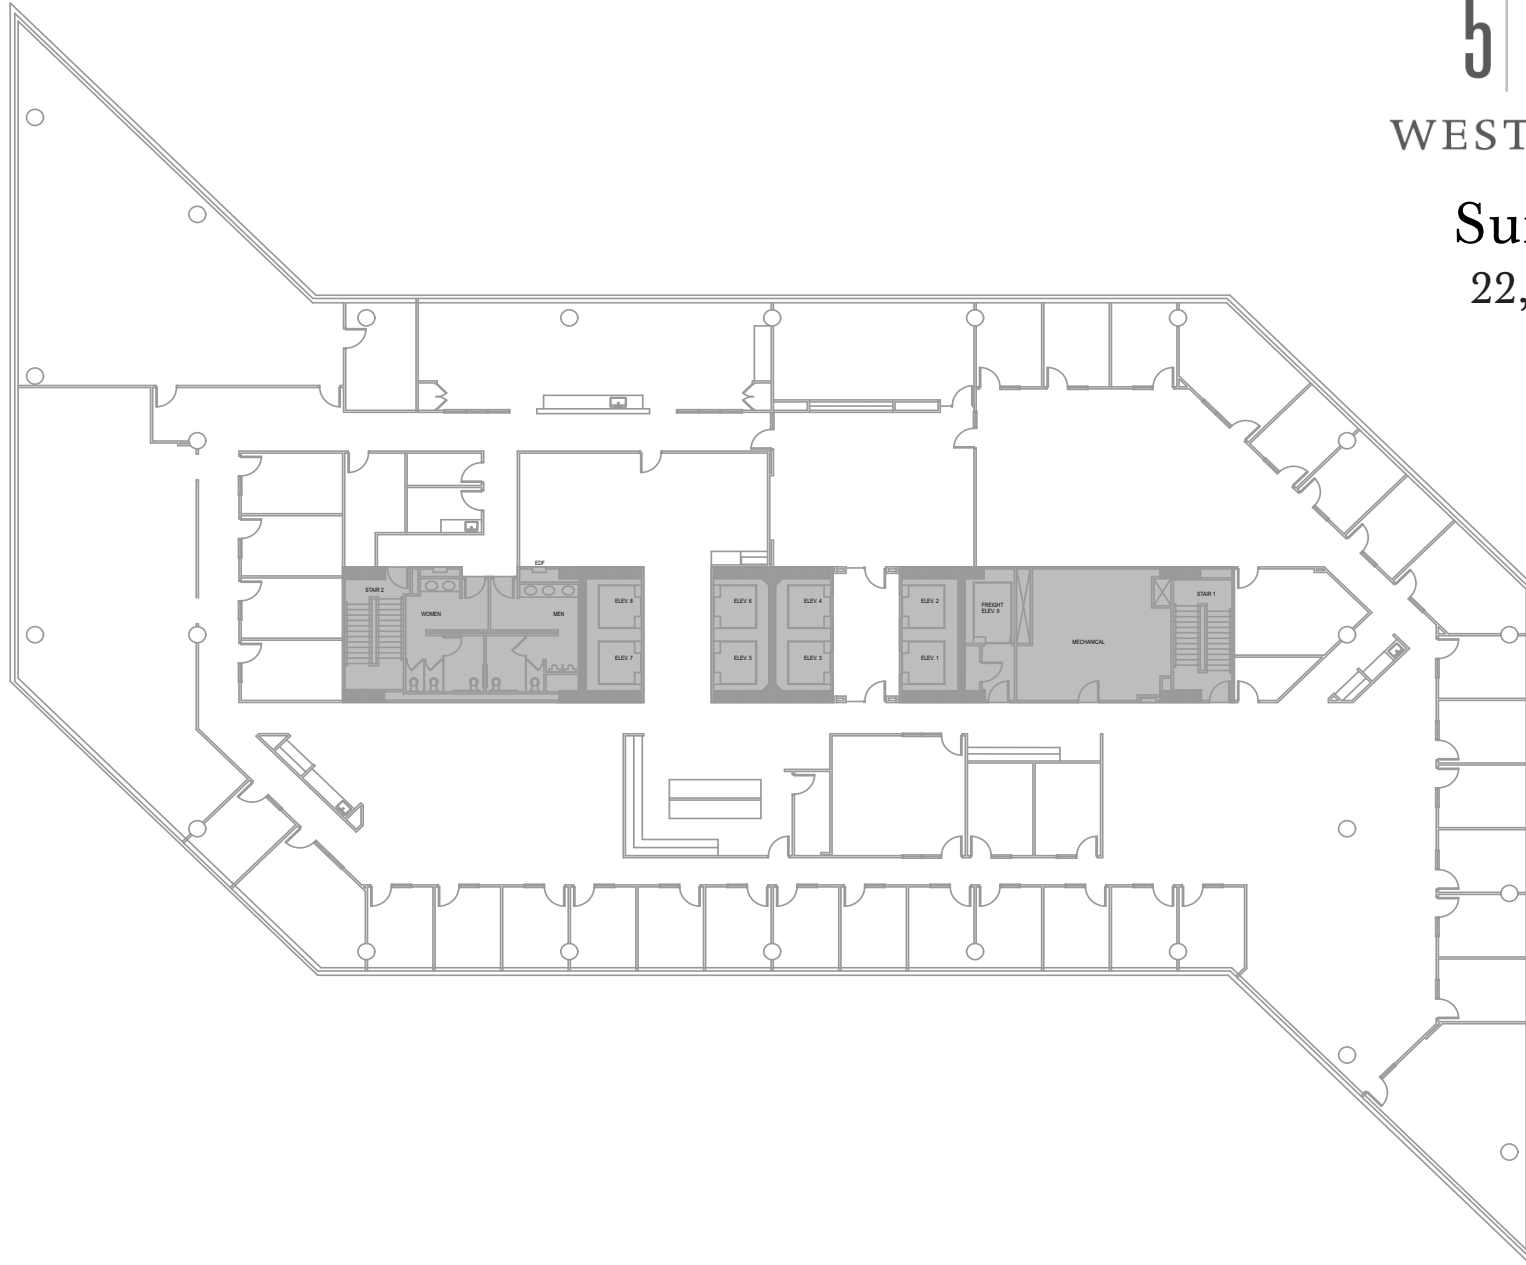

5|7|1|8

WESTHEIMER

Suite 800

22,613 SF

PARKER BURKETT

713.407.8716

Parker.Burkett@transwestern.com

KATY GRAGG