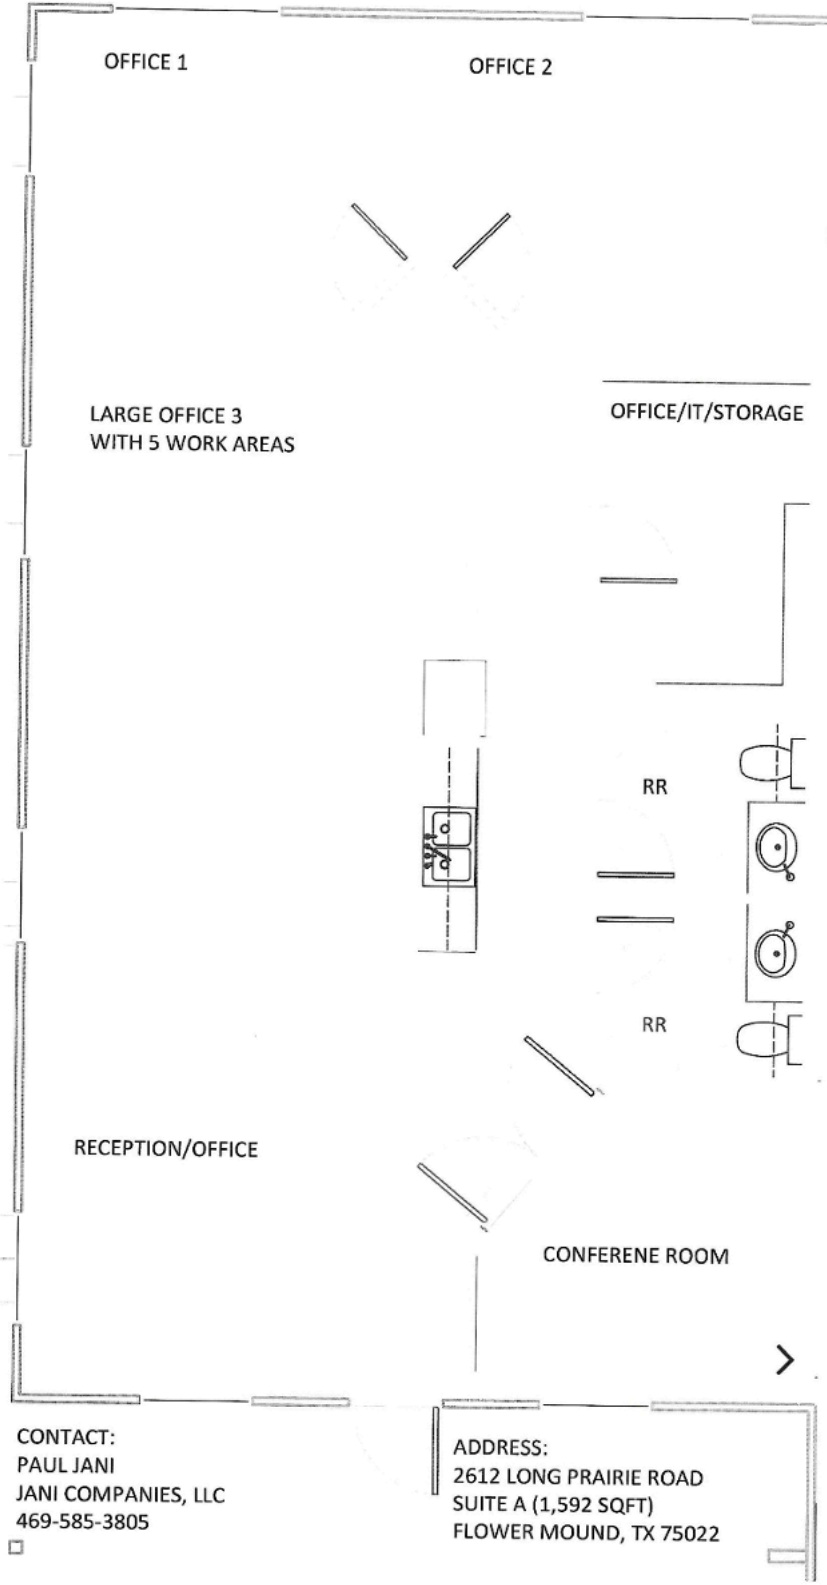

Suite A
1,592 sf

CONTACT:
PAUL JANI
JANI COMPANIES, LLC
469-585-3805

ADDRESS:
2612 LONG PRAIRIE ROAD
SUITE A (1,592 SQFT)
FLOWER MOUND, TX 75022