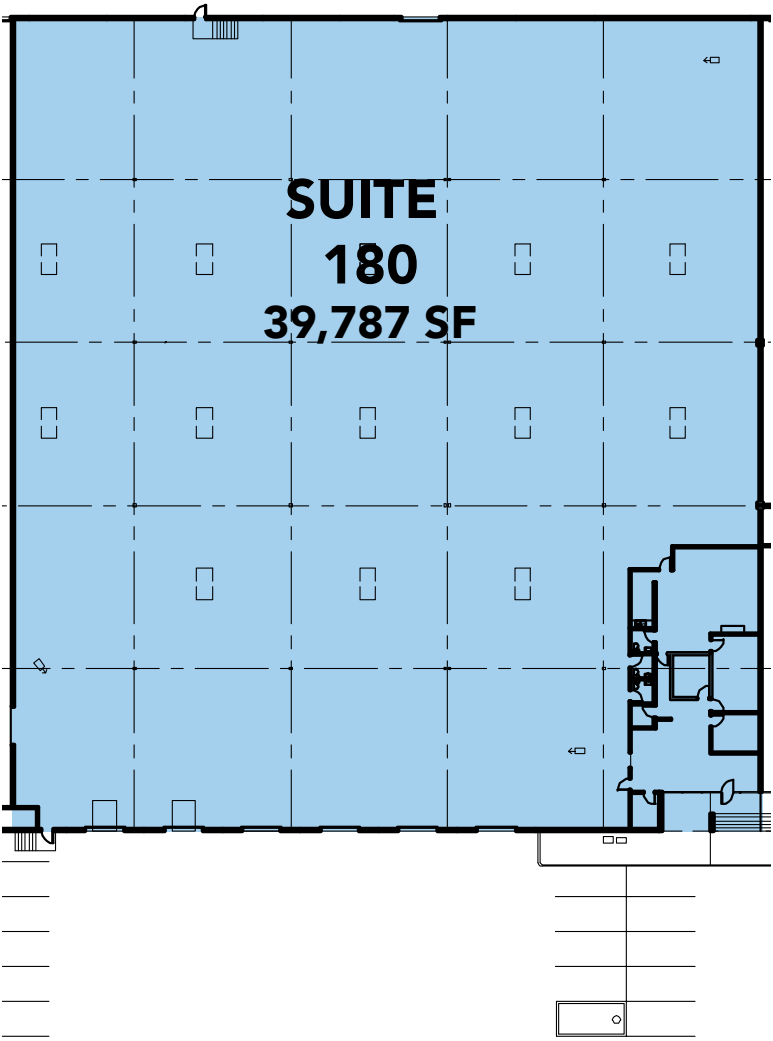

2007 Royal Ln

Suite 180 | Dallas, TX 75229

**Brookfield
Properties**

39,787 SF

Industrial Space for Lease

Facility Highlights

- 2,160 SF Office
- 37,627 SF Warehouse
- 6 Dock High Doors
- 24' Clear Height
- 200 Amps / 3-Phase Power
- Fully Sprinklered
- Ability to be combined with Suite 190 for 85,564 SF

39,787 SF Industrial Space for Lease

Brookfield
Properties

Suite 180
39,787 Total
2,160 Office

Leasing Contacts

Mac Hall
214.560.2371
mac.hall@streamrealty.com

Jess Jacoby
214.267.0487
jess.jacoby@streamrealty.com