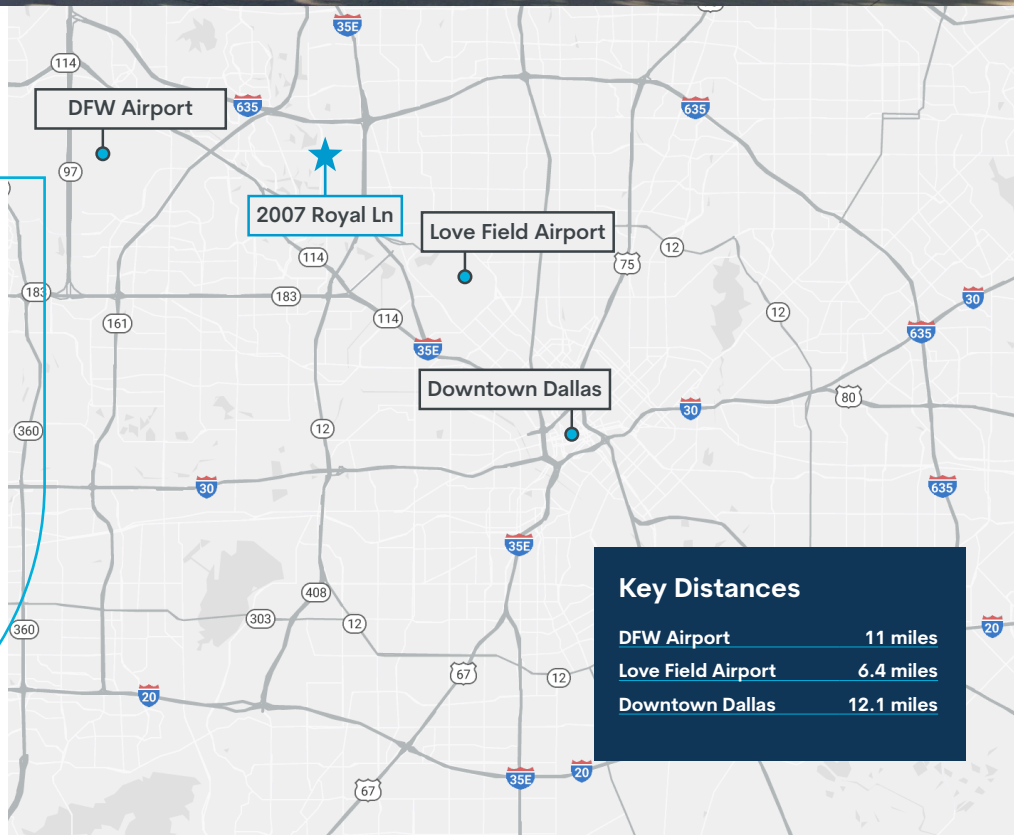

2007 Royal Ln

Suite 180 | Dallas, TX 75229

**Brookfield
Properties**

39,787 SF

Industrial Space for Lease

Facility Highlights

- 2,160 SF Office
- 37,627 SF Warehouse
- 6 Dock High Doors
- 24' Clear Height
- 200 Amps / 3-Phase Power
- Fully Sprinklered
- Ability to be combined with Suite 190 for 85,564 SF