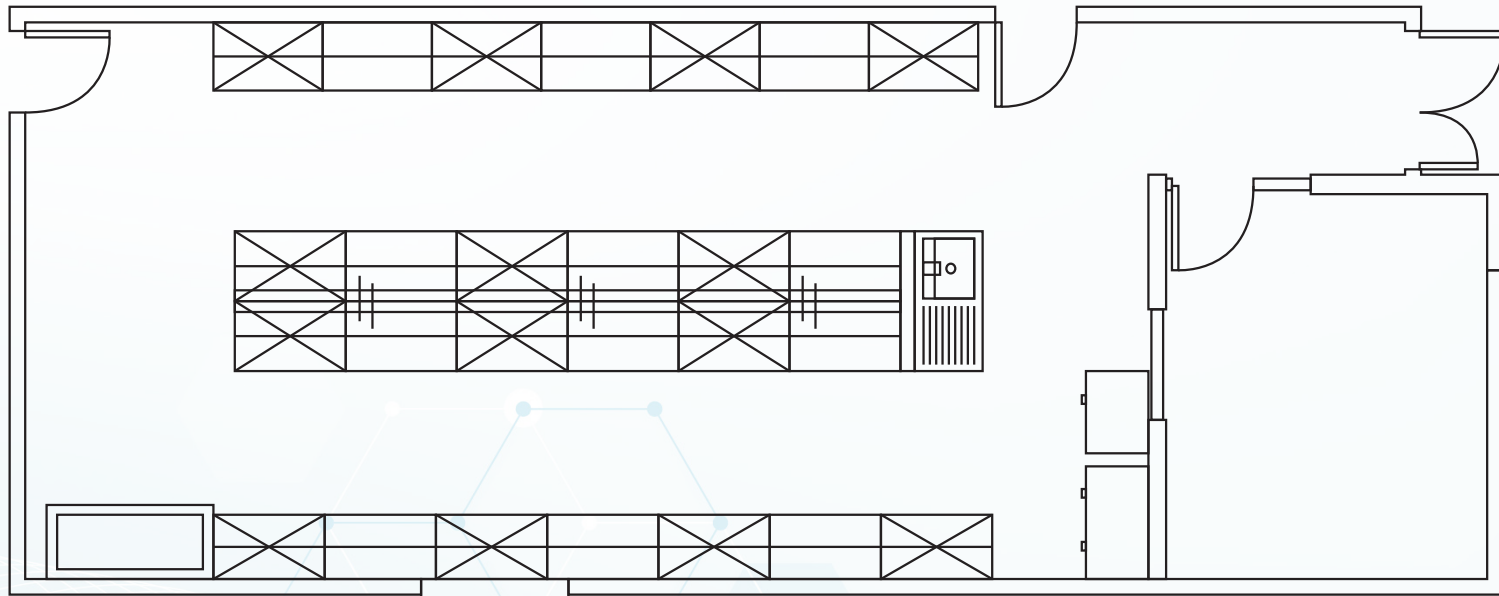

SPEC SUITE 26 | 1,548 SF

Alexandra Loye

Executive Managing Director
+1 602-229-5957
alexandra.loye@cushwake.com

Paige Blanzly

Associate
+1 602 224 4484
paige.blanzly@cushwake.com

Scott Boardman

Executive Managing Director
+1 602 224 4446
scott.boardman@cushwake.com