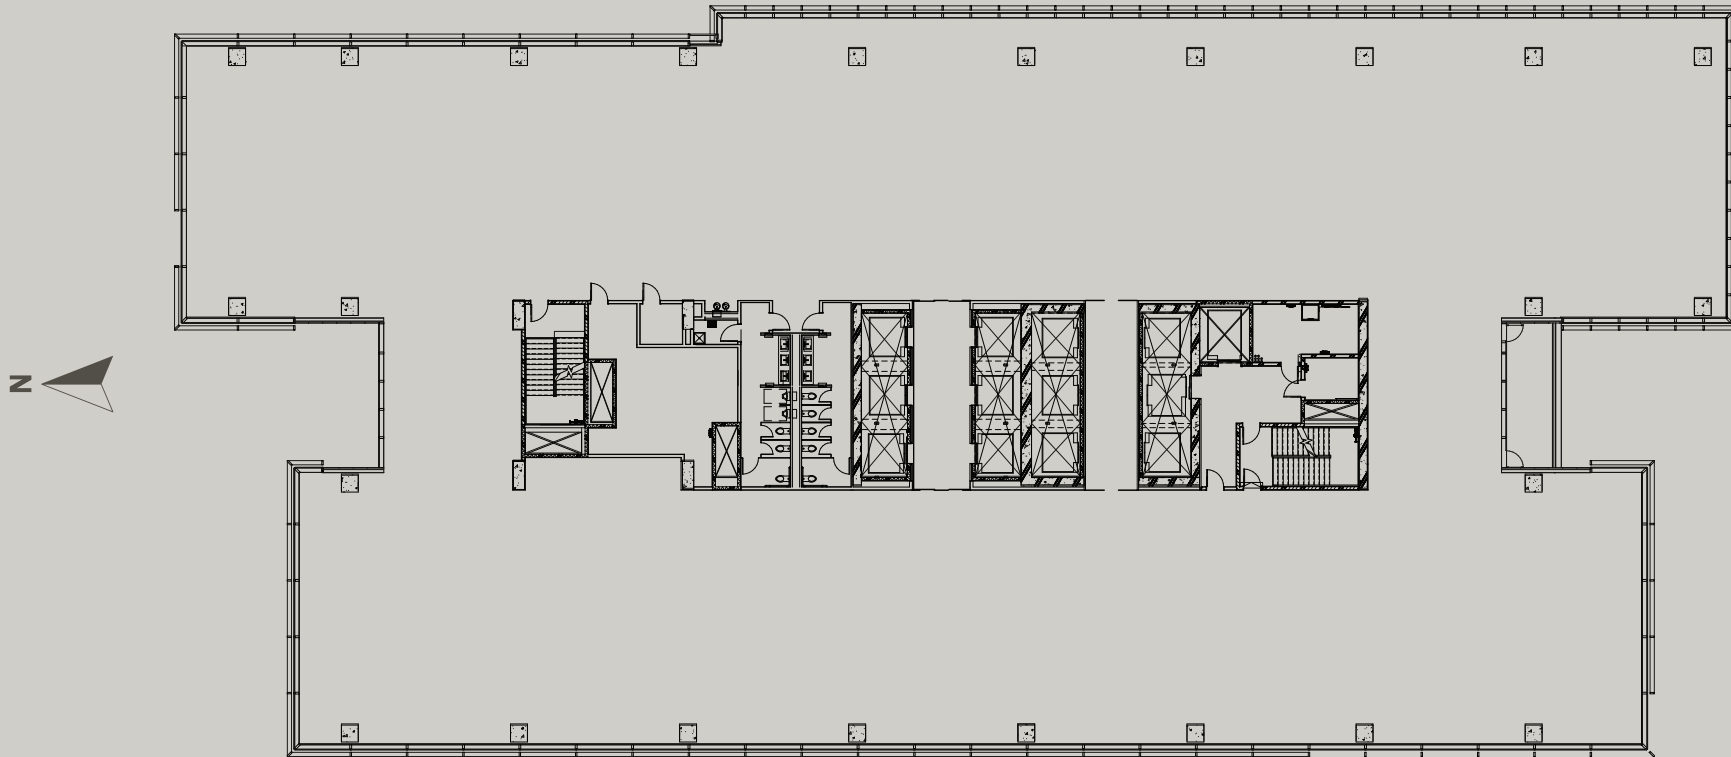

# TEN TWENTY

S P R I N G

12<sup>TH</sup> FLOOR 34,147 RSF

**Travis Garland** | 404.614.5252  
tgarland@portmanholdings.com

**Glenn Kolker** | 404.316.9651  
glenn.kolker@streamrealty.com

**Preston Menning** | 404.664.4527  
preston.menning@streamrealty.com