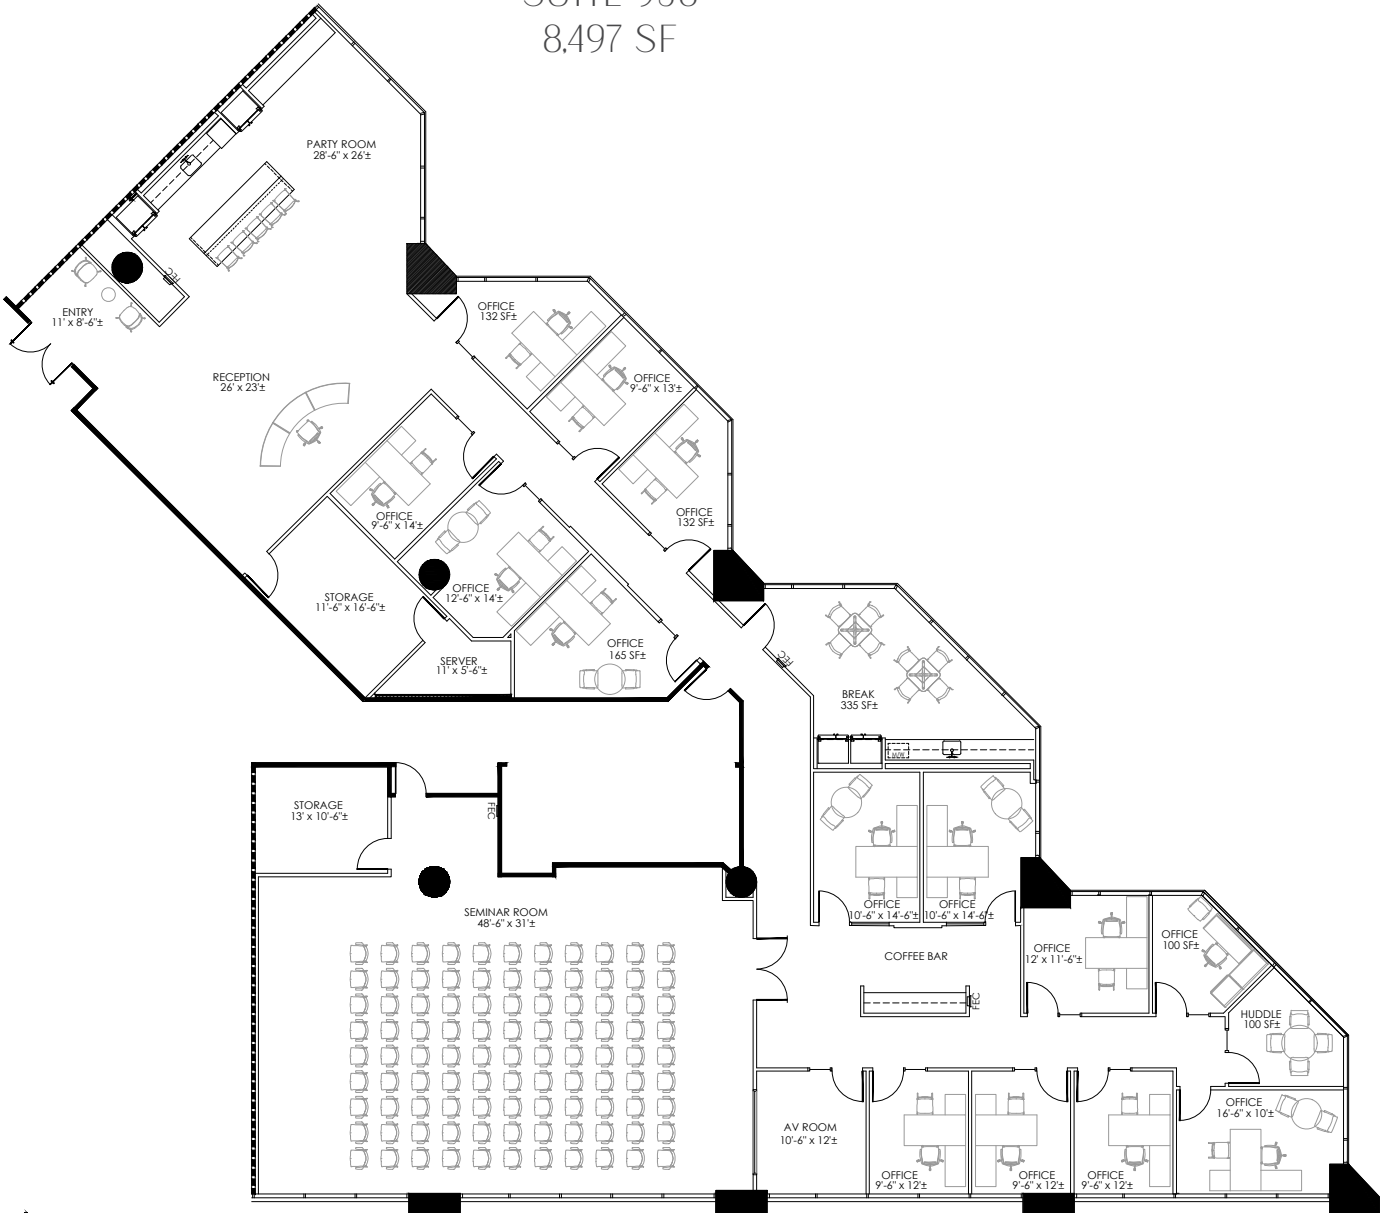

CANAL CENTRE - FLOOR 9
 SUITE 950
 8,497 SF

entos
design