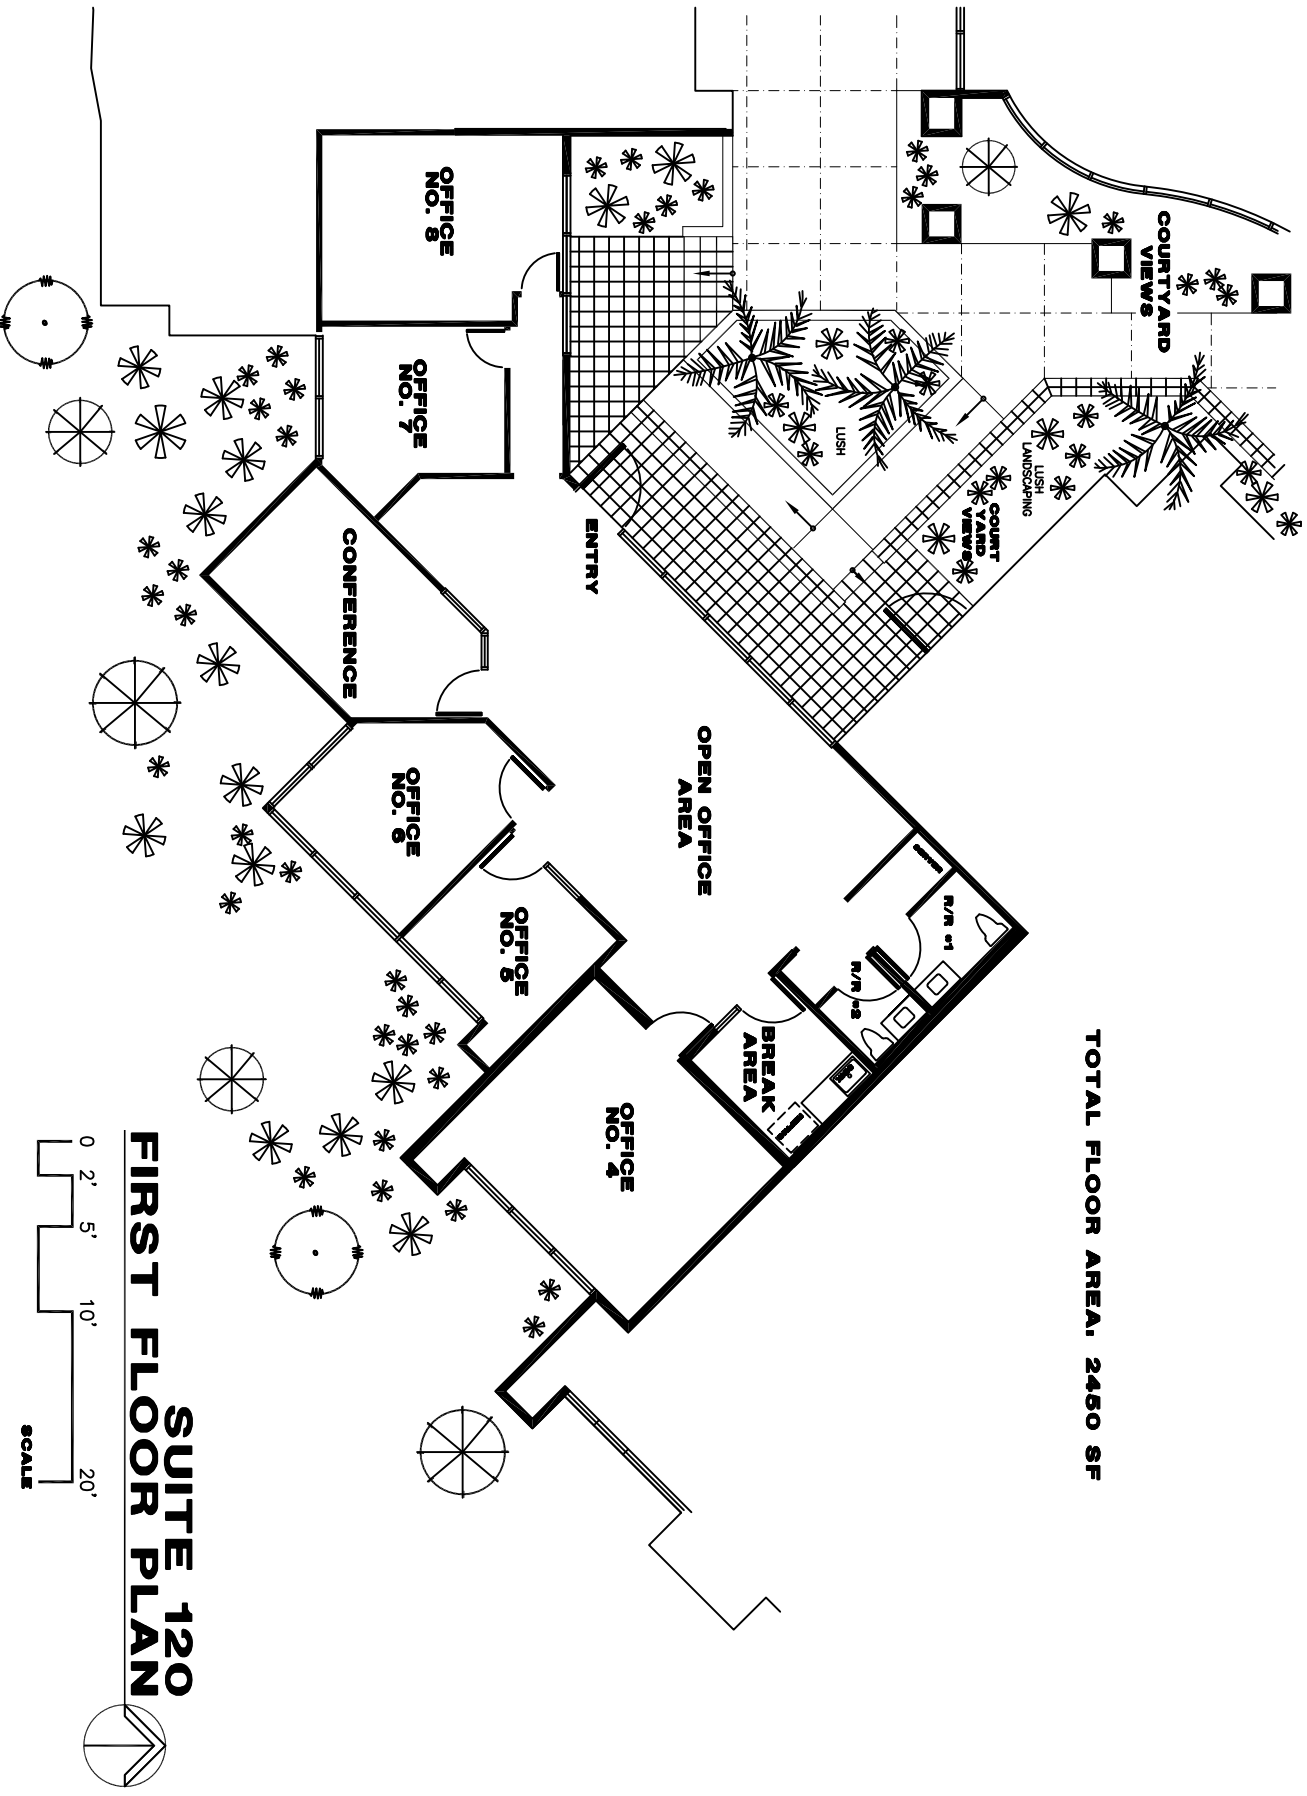

LEA ARCHITECTS, LLC
 1730 E. NORTHERN AVE. SUITE #202 PHOENIX, AZ 85020
 TELEPHONE NUMBERS: VOICE (602)943-7511; FAX (602) 943-7784

TOTAL FLOOR AREA. 2450 SF

**SUITE 120
 FIRST FLOOR PLAN**