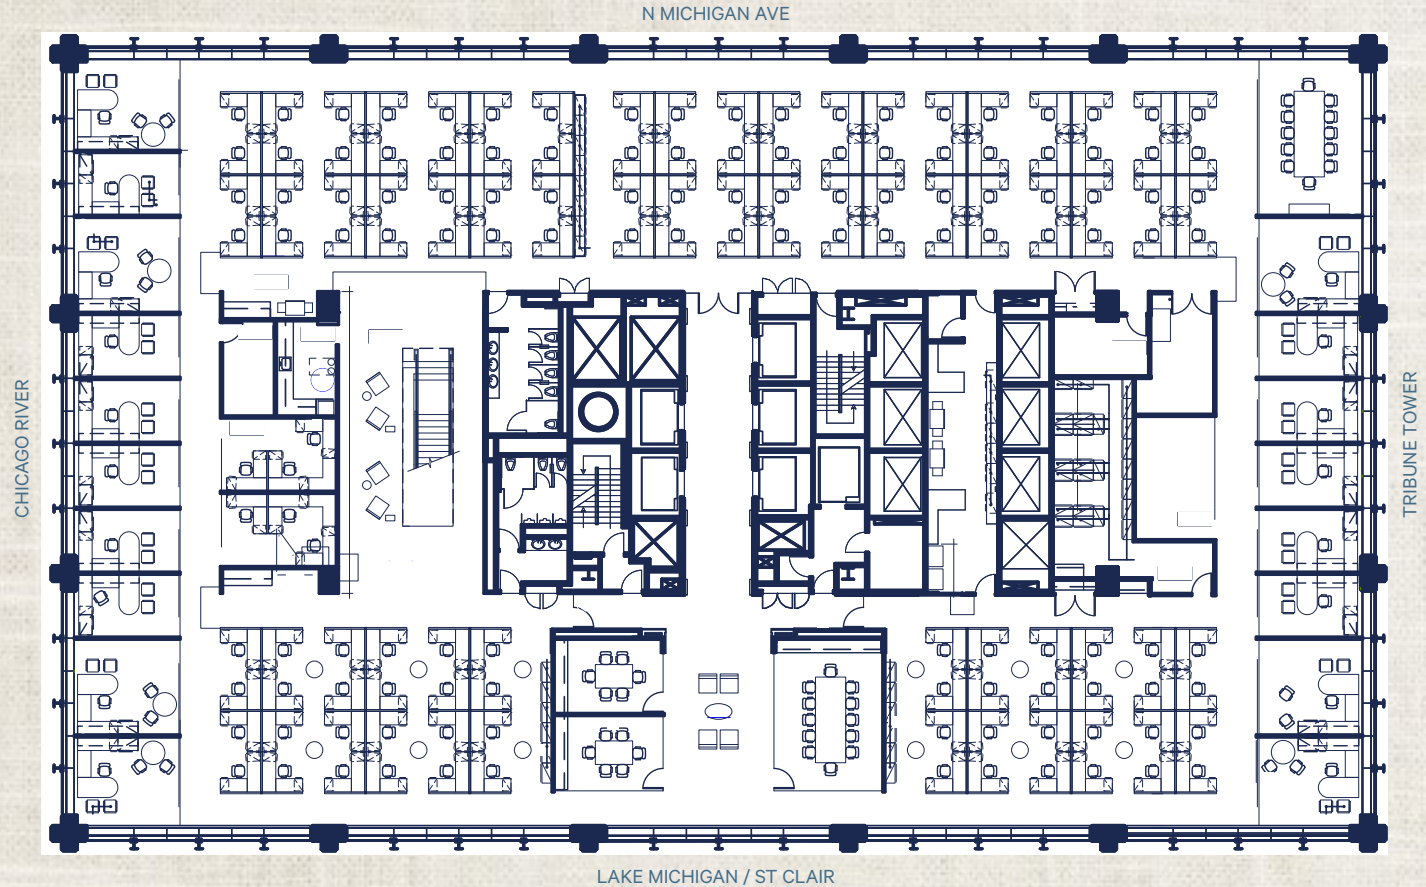

401 NORTH MICHIGAN

ON THE AVENUE

26th Floor | 22,381 RSF

- 18 PRIVATE OFFICES
- 136 WORKSTATIONS
- 4 CONFERENCE ROOMS

KELSEY MORGAN
kelsey.morgan@cbre.com
+1 312 297 7363

KELSEY SCHEIVE
kelsey.scheive@cbre.com
+1 312 935 1910