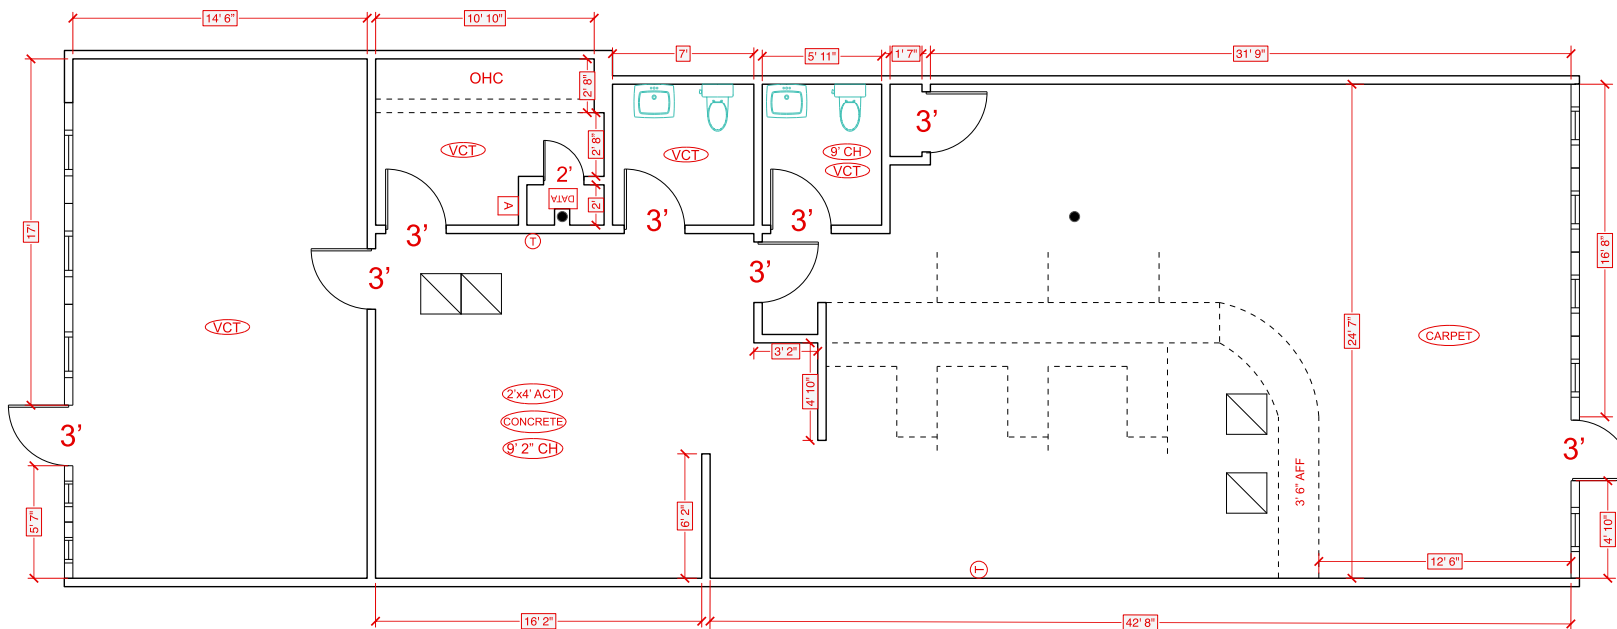

DRAWN BY G.W.
NOT TO SCALE
DATE 12-19-2025

LEGEND

A = 200 AMP 208/120V

LEASABLE S.F. = 1904