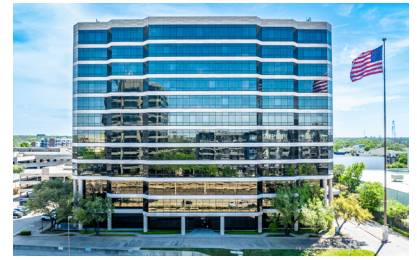

# UPTOWN TOWER

4144 NORTH CENTRAL EXPY, DALLAS, TEXAS 75204

SUITE 920 - 3,628 RSF

**Erik Blais**  
972.776.7150  
eblais@bradford.com

**Richmond Collinsworth**  
972.776.7041  
rcollinsworth@bradford.com

**Bradford Commercial Real Estate Services**  
www.bradford.com