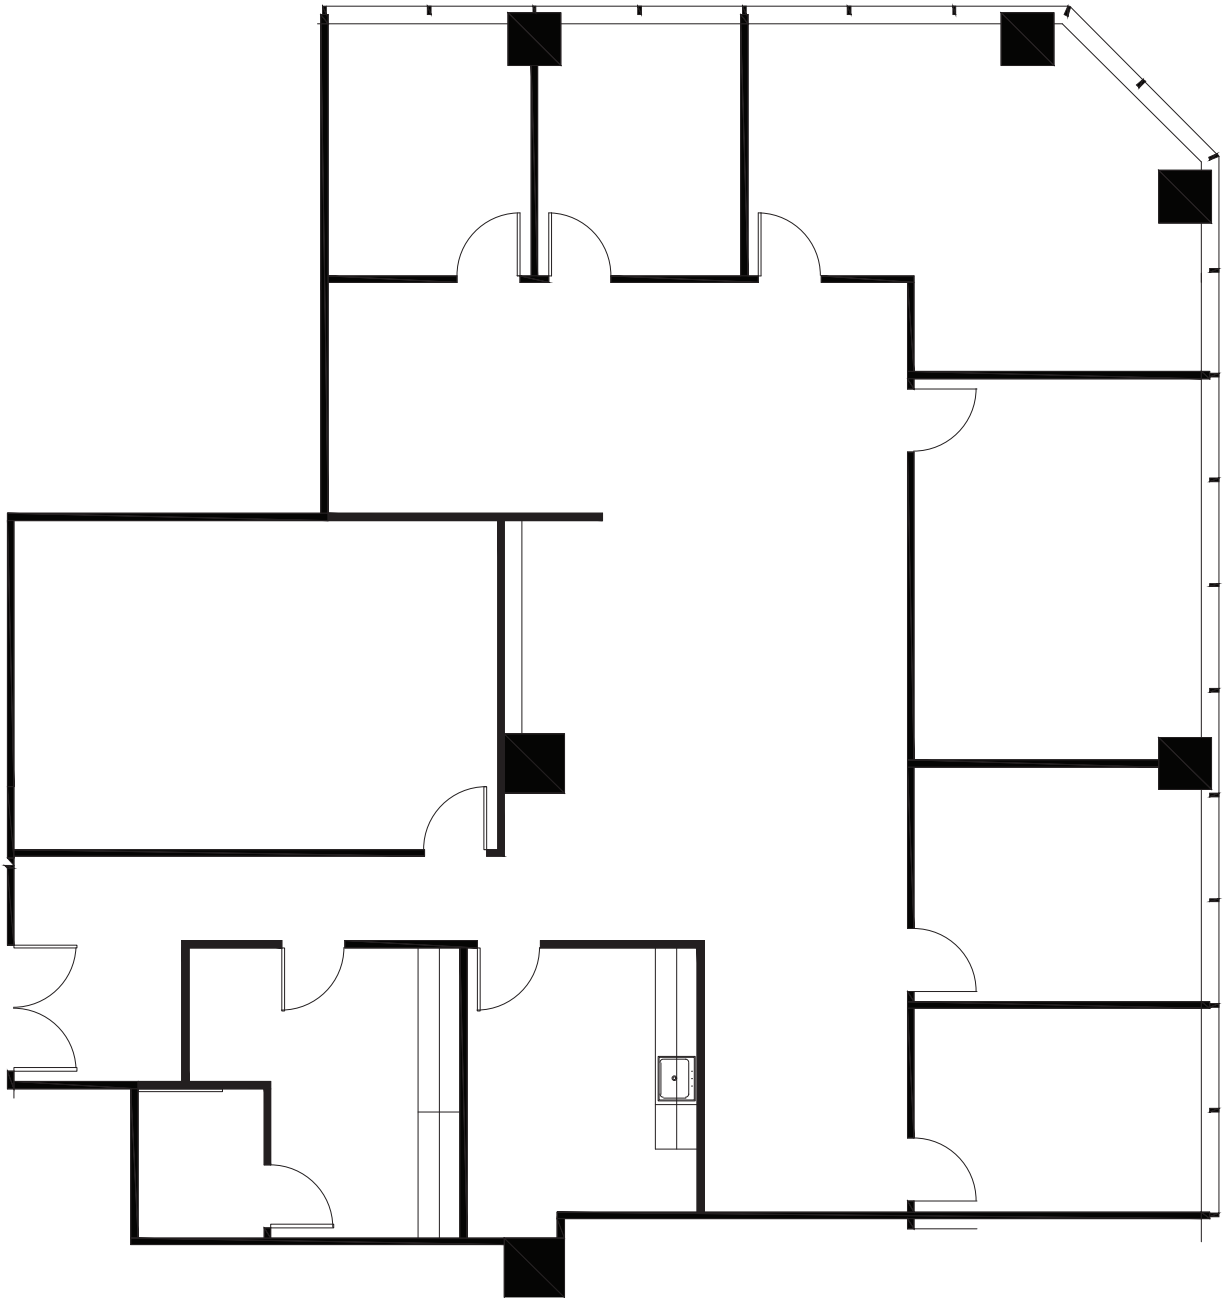

# UPTOWN TOWER

4144 NORTH CENTRAL EXPY, DALLAS, TEXAS 75204

SUITE 920 - 3,628 RSF

**Erik Blais**  
972.776.7150  
eblais@bradford.com

**Richmond Collinsworth**  
972.776.7041  
rcollinsworth@bradford.com

**Bradford Commercial Real Estate Services**  
www.bradford.com