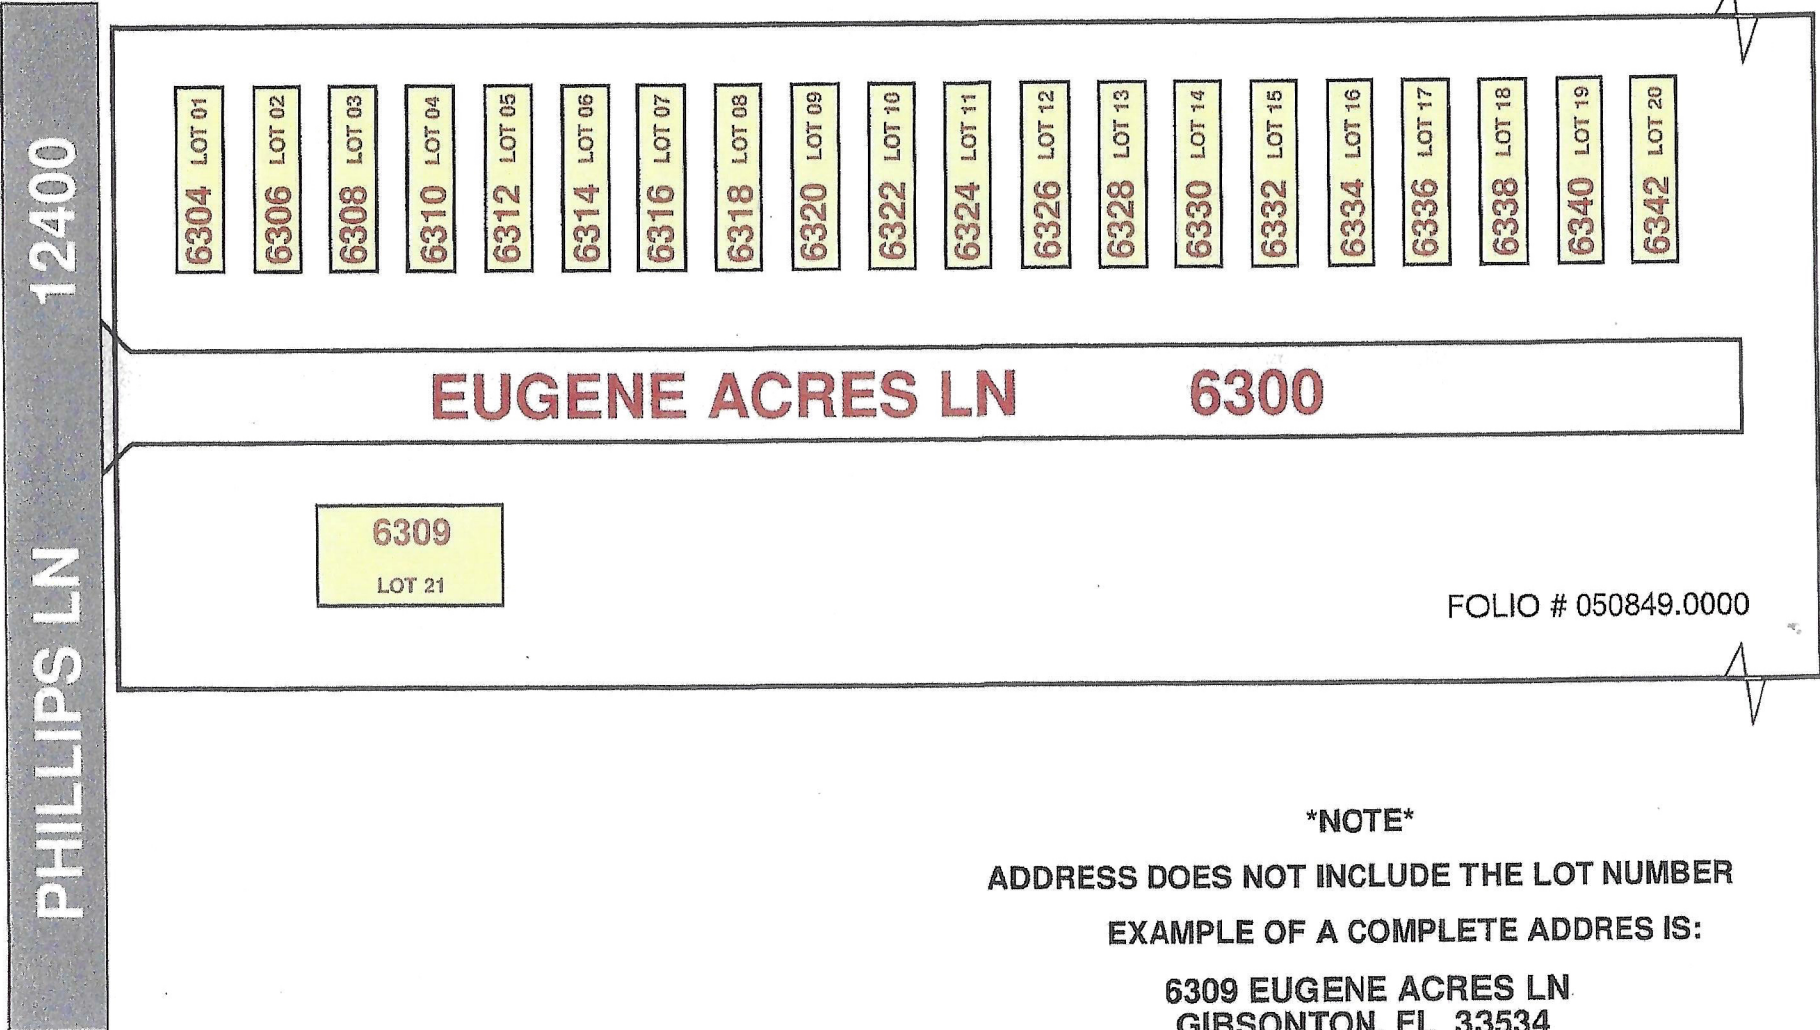

Site Plan

Hillsborough
County

9-1-1 Streets & Addresses
601 E Kennedy Blvd
24th Floor
Tampa, FL 33602
Phone: 813-744-5862
Fax: 813-744-5856

L & N TRAILER PARK

GIBSONTON, FL 33534

FOLIO # 050849.0000

SEC 02 - TWP 31 - RNG 19

NOTE

ADDRESS DOES NOT INCLUDE THE LOT NUMBER

EXAMPLE OF A COMPLETE ADDRESS IS:

**6309 EUGENE ACRES LN
GIBSONTON, FL 33534**