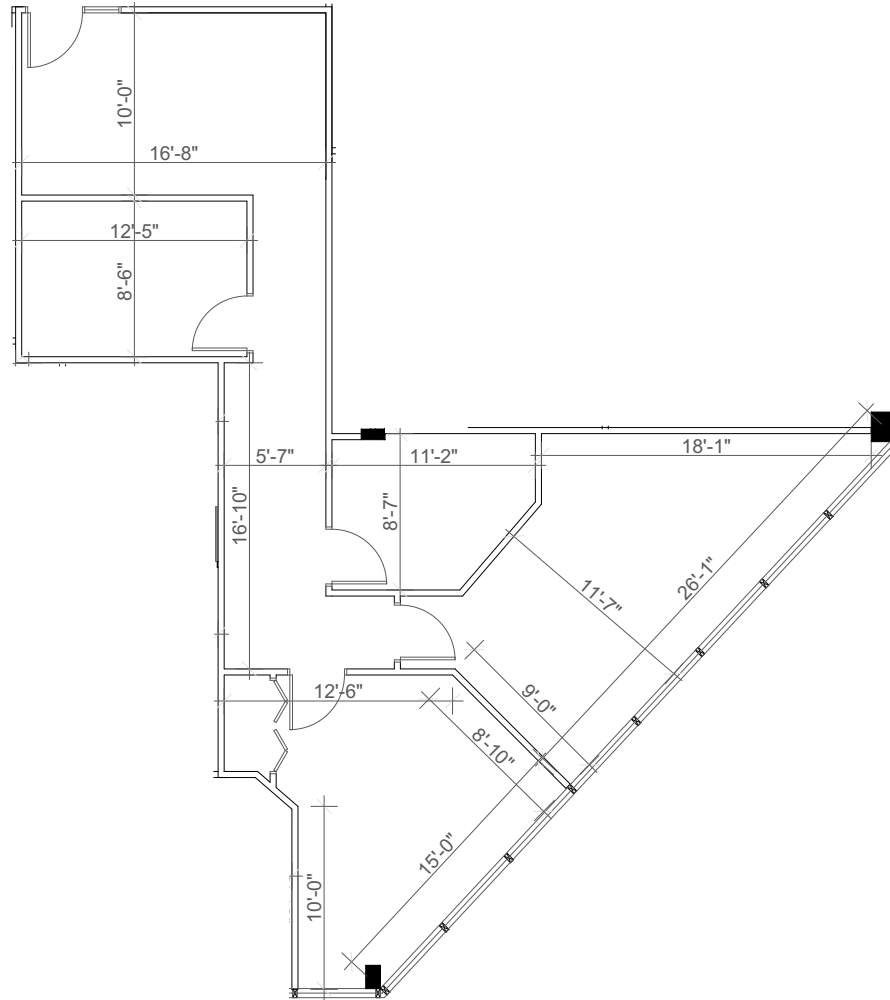

11111 KATY FREEWAY | HOUSTON, TEXAS 77079

Suite 830 - 1,184 SF

Robert LaCoure
Senior Director
+1 832 919 8425
robert.lacoure@cushwake.com

Jill Nesloney
Director
+1 832 699 3001
jill.nesloney@cushwake.com