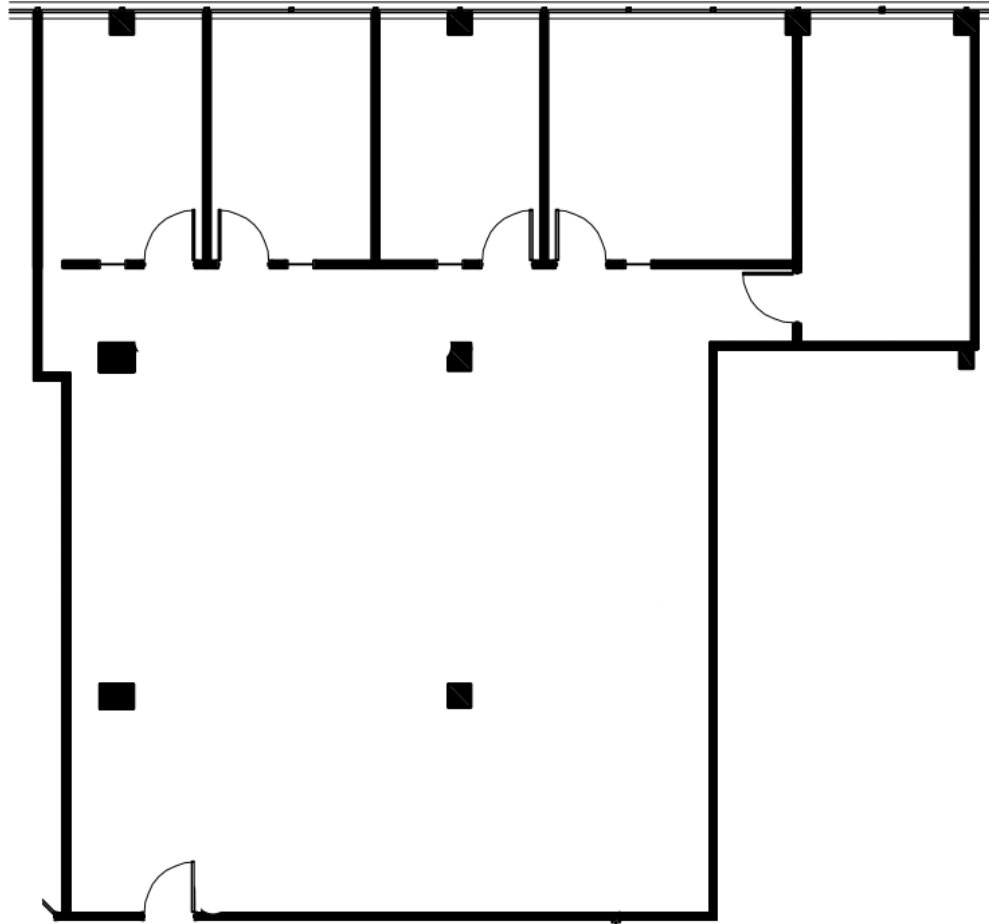

SUITE 205 | 2,751 SF

1771 W DIEHL RD \ NAPERVILLE, IL

SPACE NOTES

- Space ready for Paint and Carpet
- New Ceiling and Lights Installed

RYAN MOEN
630.480.6346
RMoen@VersaRES.com

JOHN MILLNER
630.480.6342
JMillner@VersaRES.com