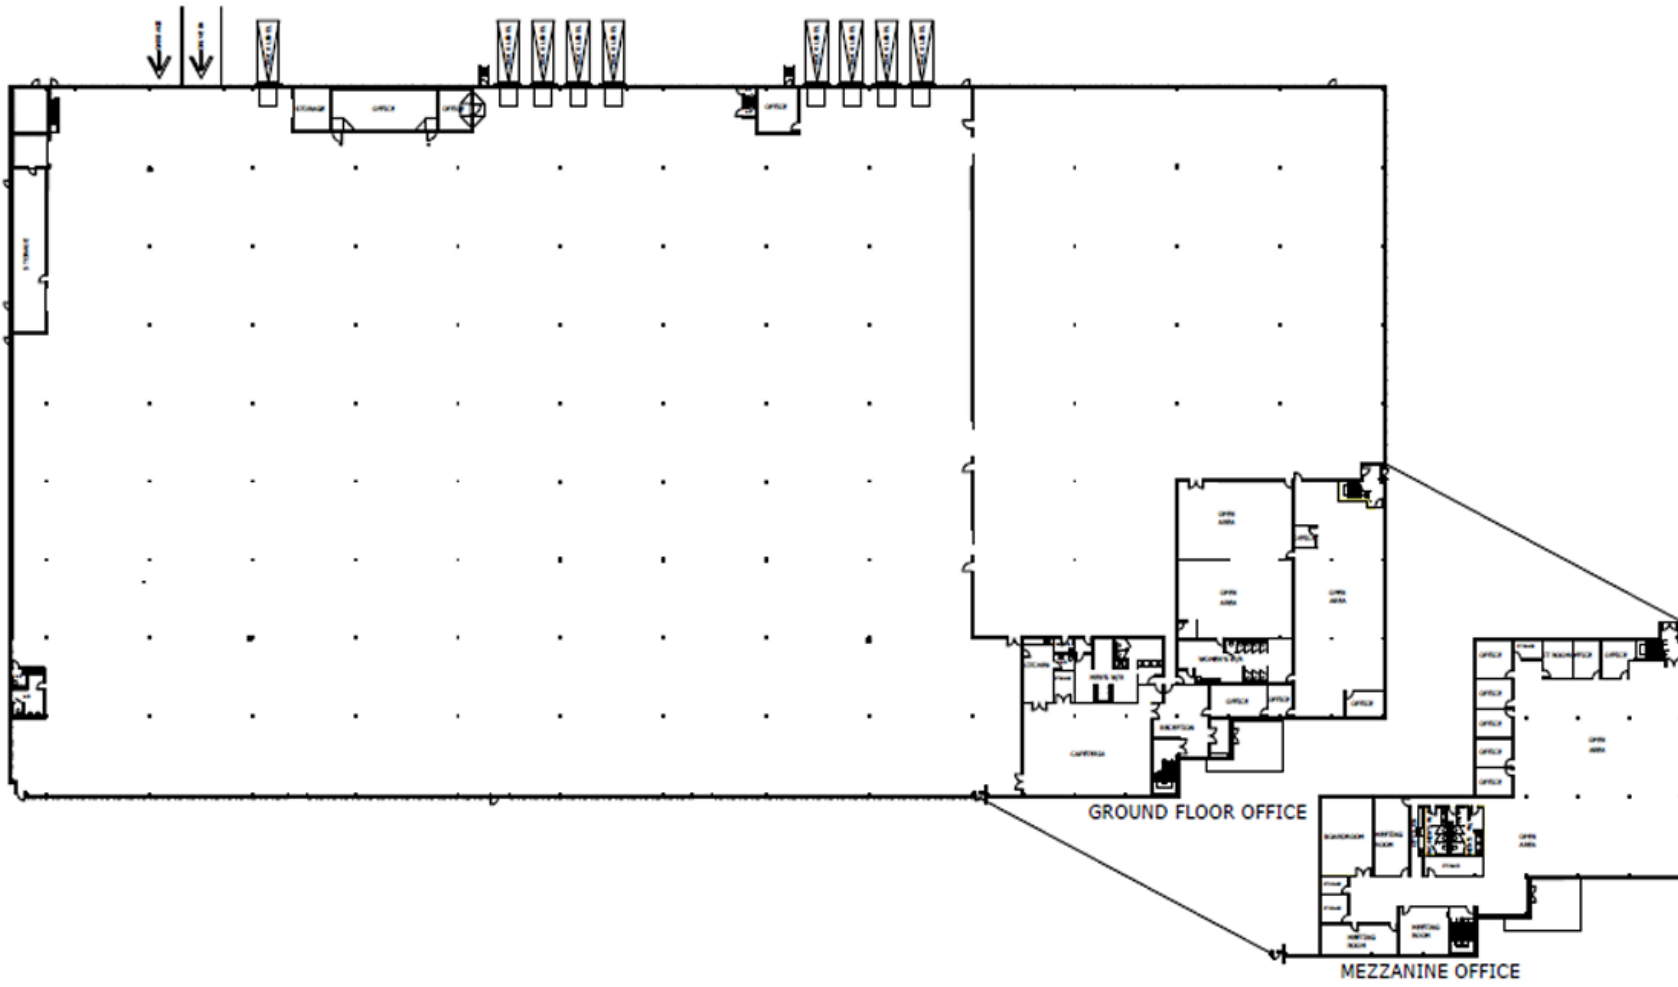

FOR SUBLEASE

166,731 SF FREESTANDING INDUSTRIAL FACILITY

10 CANFIELD DRIVE

MARKHAM, ON

PROPERTY HIGHLIGHTS

Modern freestanding industrial facility located in a strategic Markham location, well suited for distribution and/or manufacturing uses. The property comprises 166,731 SF, including 24,290 SF of office space across two storeys, and offers ample on-site surface parking. The building features 28' clear ceiling height, efficient shipping capabilities with 9 truck-level and 1 drive-in door, a functional 30' x 42' bay size, and 3,000 amps of power service at 600 volts. Exceptional sub-lease opportunity available immediately, with excellent access to Highways 407, 401, and 48.

Building Size:	166,731 SF
Office Size:	24,290 SF
Warehouse Size:	142,441 SF
Clear Height:	28'
Bay Size:	30' x 42'
Power:	3,000 Amps 600 Volts
Shipping:	9 TL 1 DI
Air Conditioning:	Partial
Zoning:	MC (60)