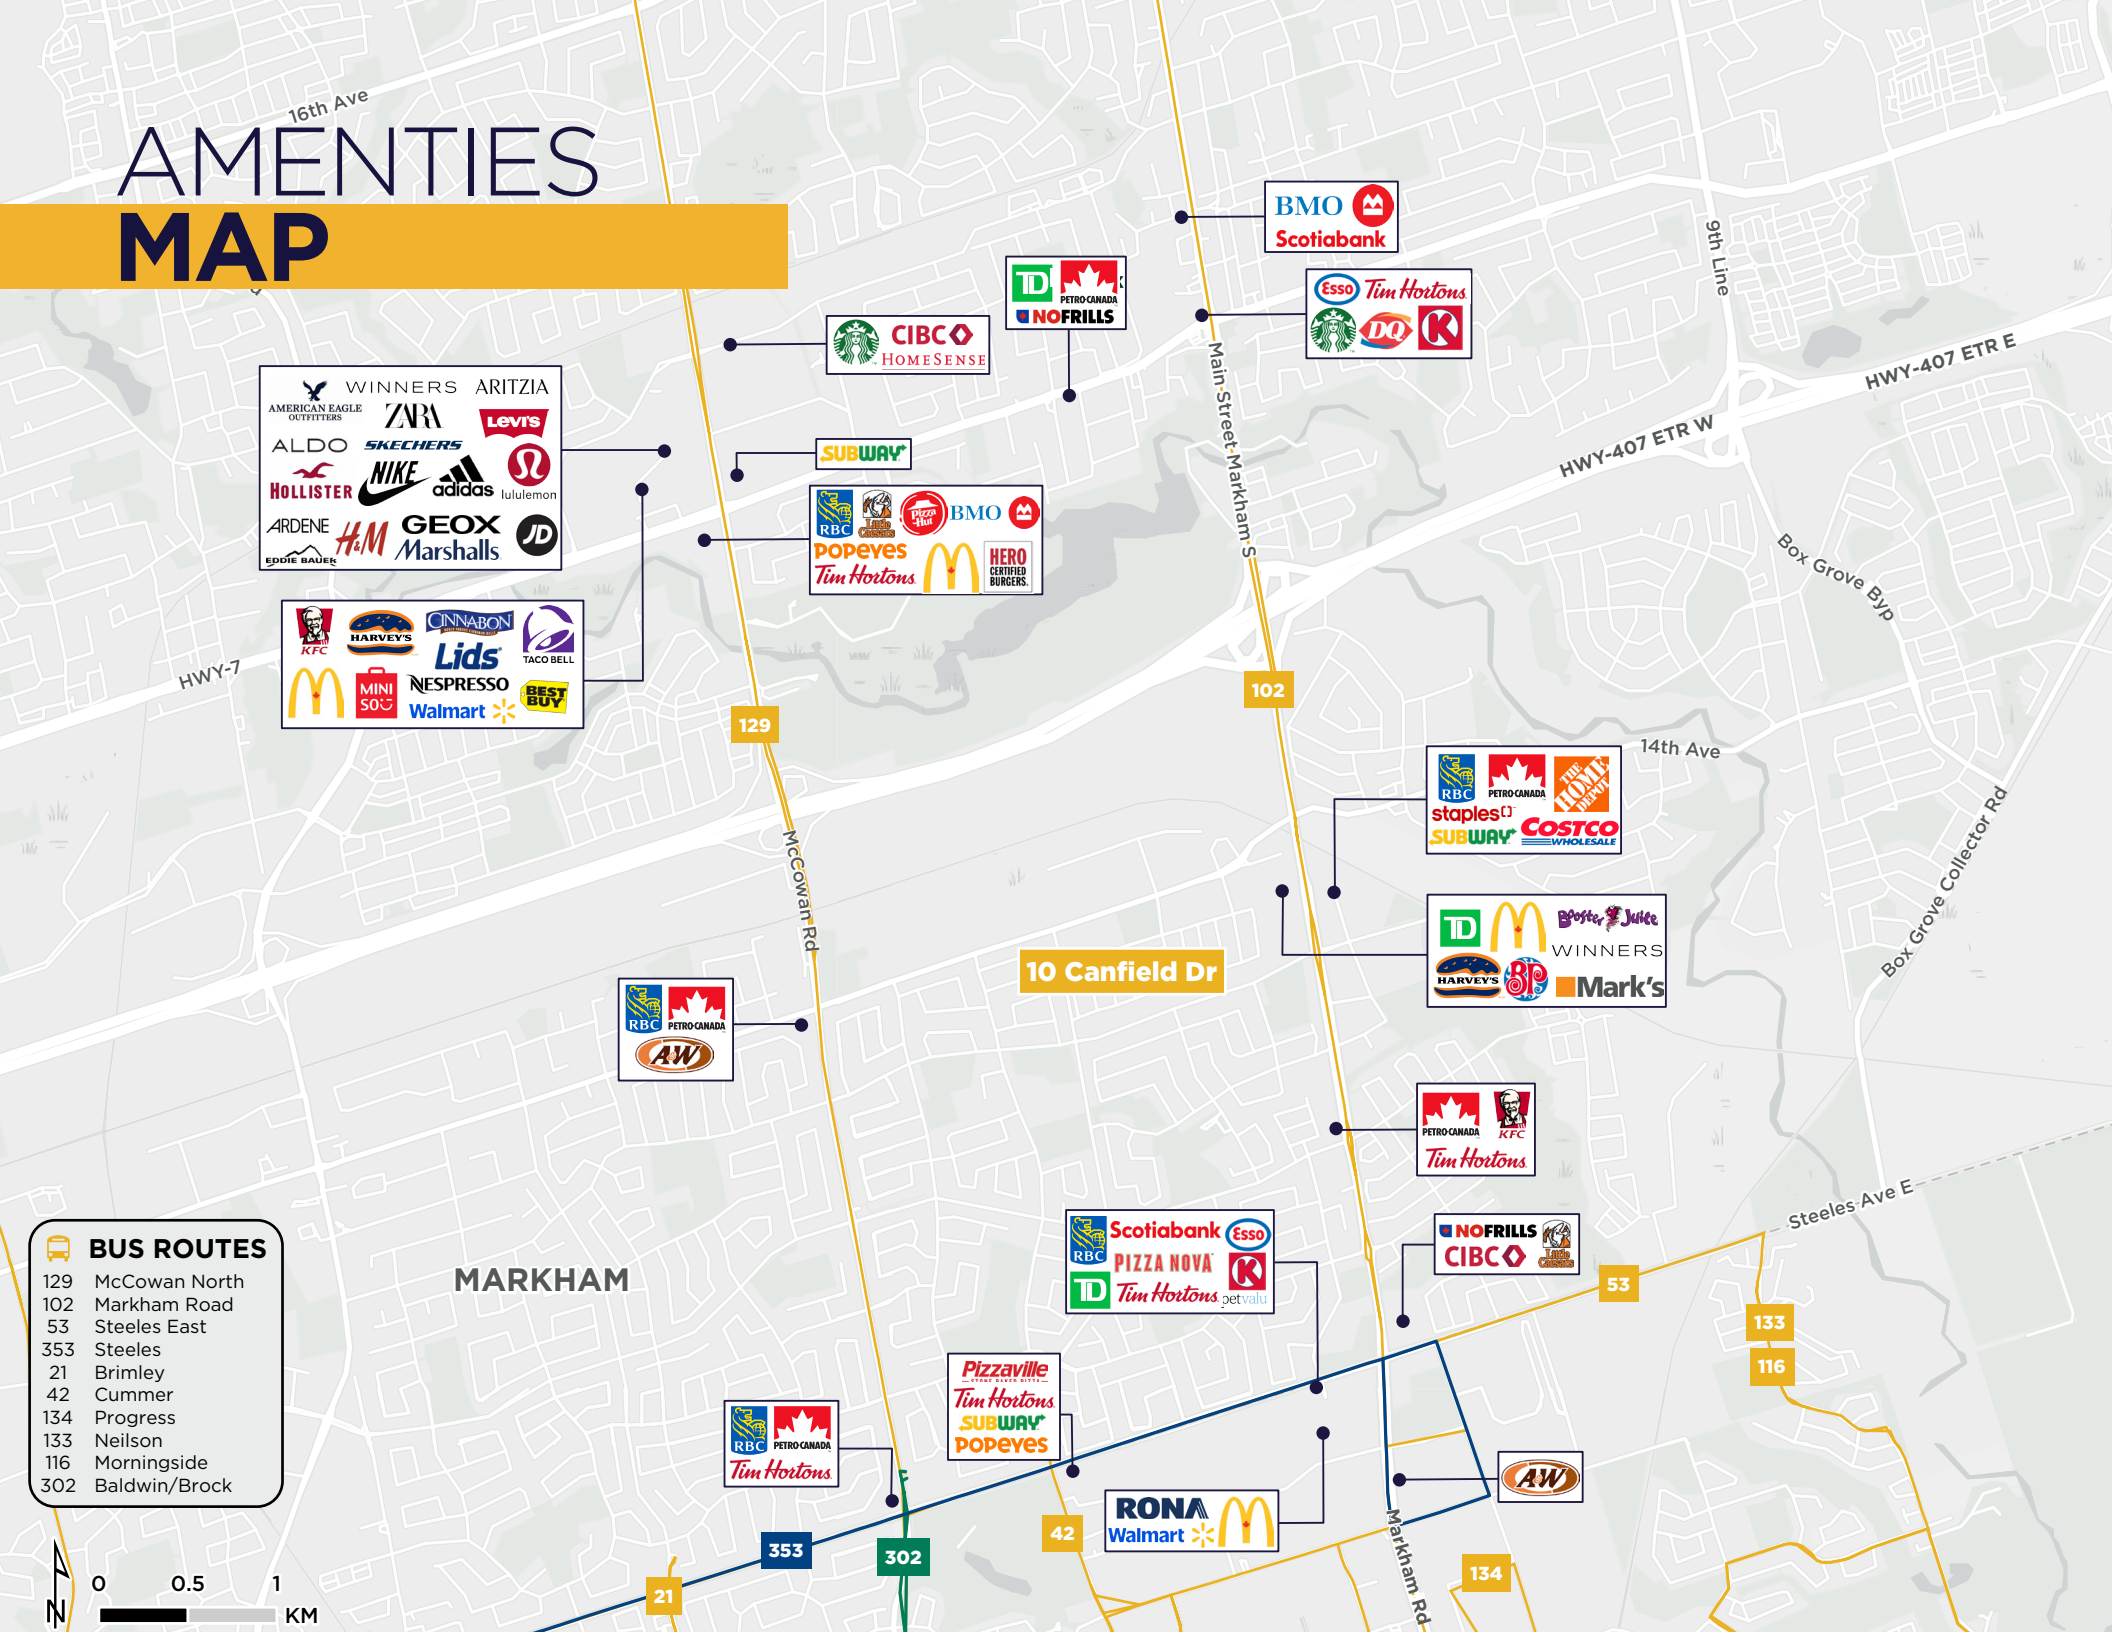

AMENITIES MAP

WINNERS ARITZIA
AMERICAN EAGLE OUTFITTERS ZARA Levi's
ALDO SKECHERS
HOLLISTER NIKE adidas lululemon
ARDENE H&M GEOX JD
EDDIE BAUER Marshalls

KFC HARVEY'S CINNABON TACO BELL
McDonald's MINI 50¢ NESPRESSO BEST BUY
Walmart

Starbucks CIBC HOMESENSE

TD PETRO-CANADA NOFRILLS

BMO Scotiabank

Esso Tim Hortons Starbucks DQ K

SUBWAY

RBC PETRO-CANADA BMO
POPEYES McDonald's HERO CERTIFIED BURGERS
Tim Hortons

102

129

RBC PETRO-CANADA HOME DEPOT
staples SUBWAY COSTCO WHOLESALE

TD McDonald's Boston & Jules WINNERS
HARVEY'S 7-Eleven Mark's

RBC PETRO-CANADA AW

10 Canfield Dr

PETRO-CANADA KFC
Tim Hortons

RBC Scotiabank Esso
TD PIZZA NOVA Tim Hortons pet valu K

NOFRILLS CIBC Tim Hortons

Pizzaville
Tim Hortons SUBWAY POPEYES

RBC PETRO-CANADA
Tim Hortons

RONA Walmart McDonald's

AW

1. **BUS ROUTES**
2. 129 McCowan North
   - 102 Markham Road
   - 53 Steeles East
   - 353 Steeles
   - 21 Brimley
   - 42 Cummer
   - 134 Progress
   - 133 Neilson
   - 116 Morningside
   - 302 Baldwin/Brock

MARKHAM