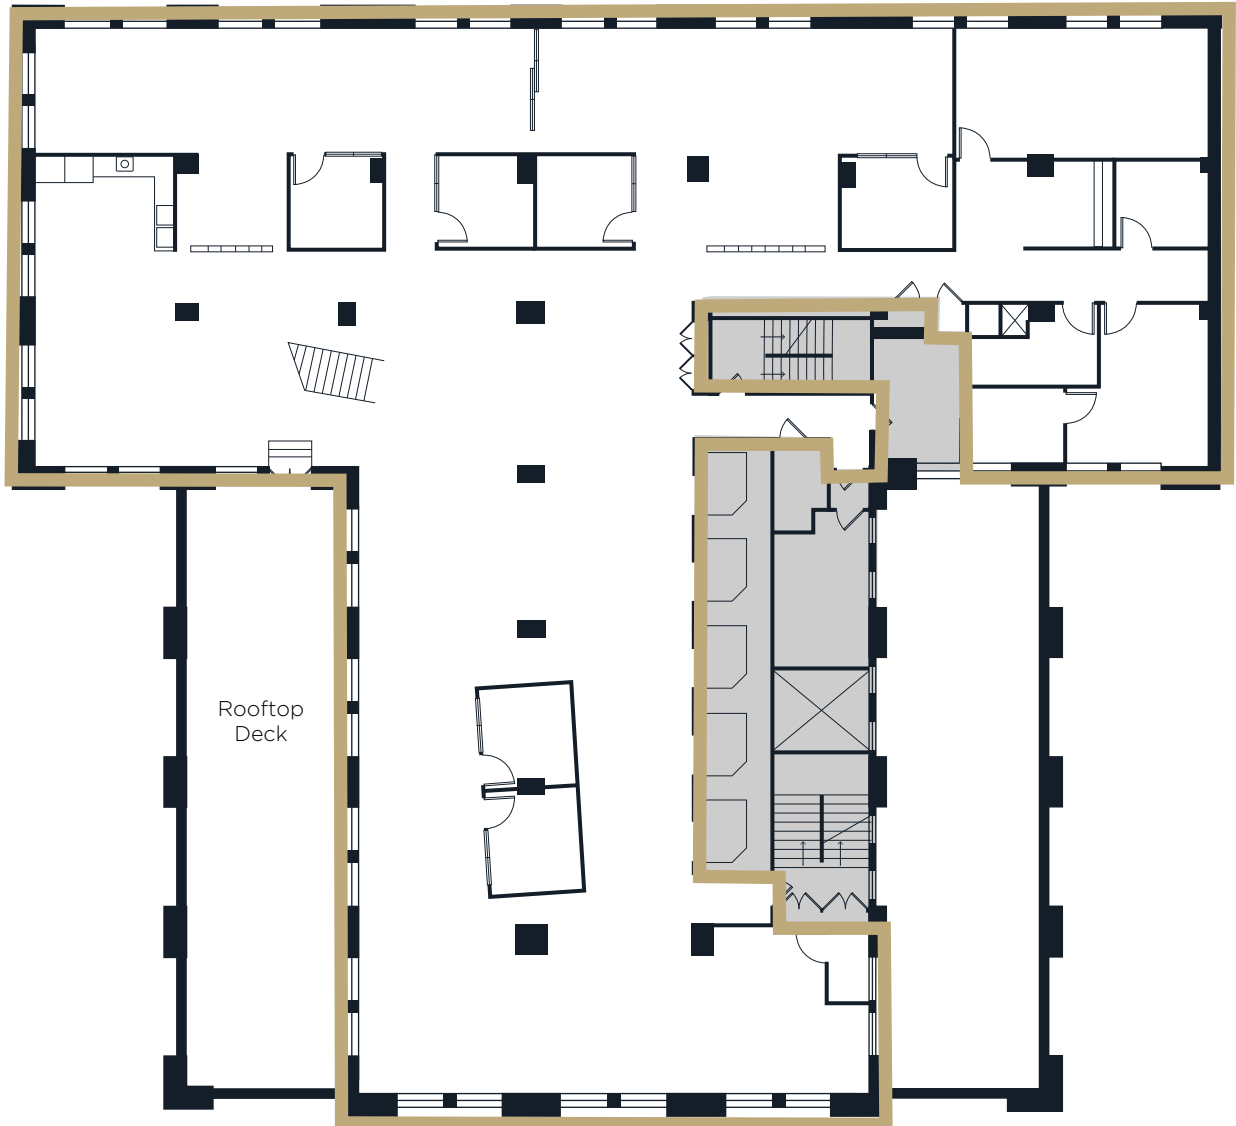

SEATTLE TOWER

1218 3RD AVENUE · SEATTLE, WA 98101

FLOOR 6

8,562 RSF

Available immediately

VIRTUAL TOUR

CLICK TO VIEW

CLEITA HARVEY