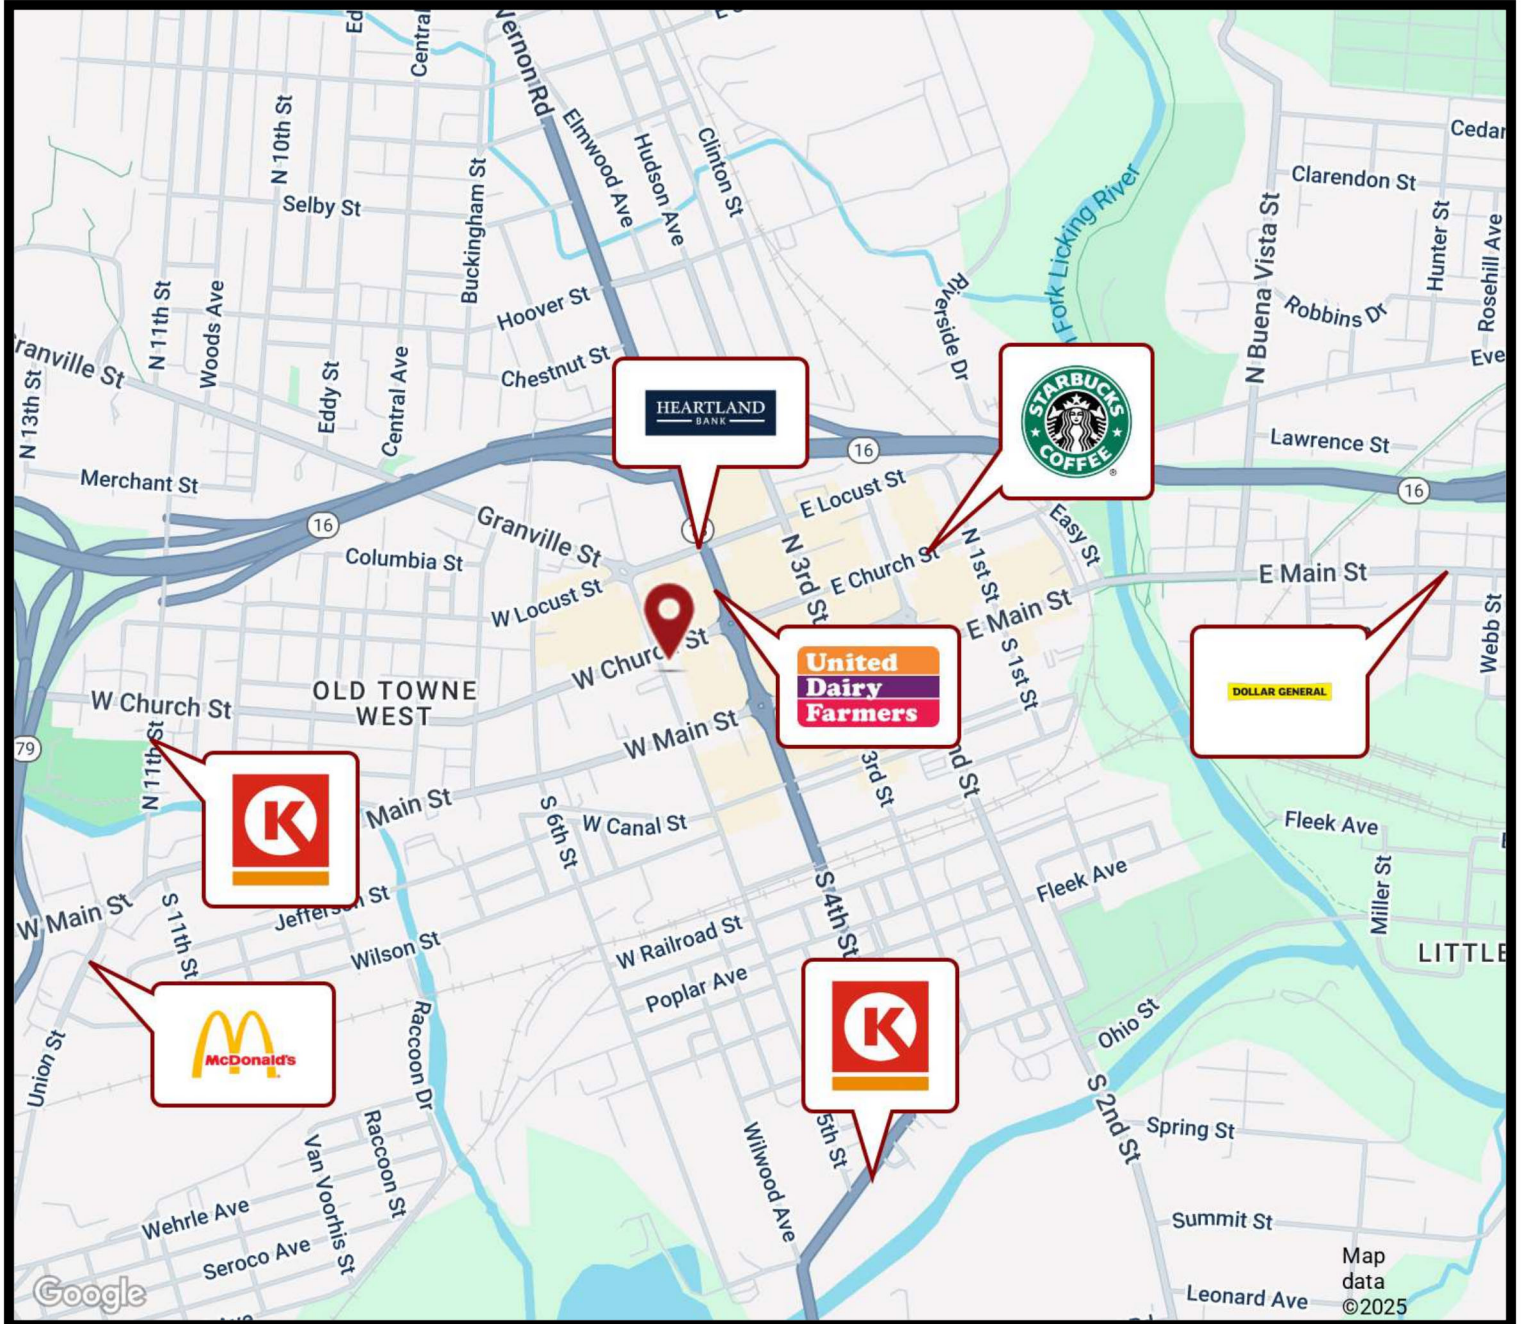

68 WEST CHURCH STREET, 208A NEWARK, OH 43055

CONTACT LISTING AGENTS

QUINN NUGENT 614.338.5980 AND ANN ADAMS 614.483.2315

For Lease | 1200 sf of Office Space

PRESENTED BY

Jeffrey T. Keller

(614) 924-0410

keller@reopohio.com

Upper Arlington Office | (614) 924-0410 | 1720 Zollinger Road, Suite 200, Upper Arlington, OH 43221