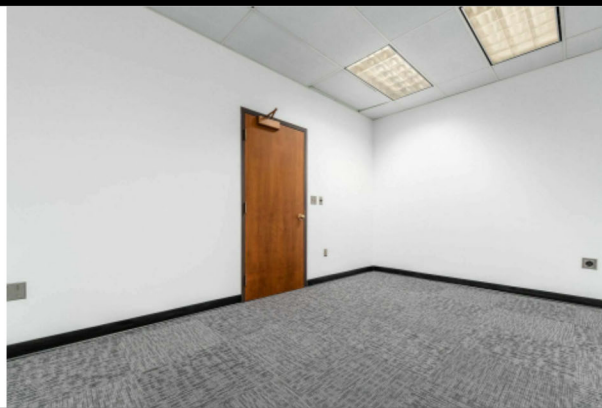

68 WEST CHURCH STREET, 208A NEWARK, OH 43055

CONTACT LISTING AGENTS

QUINN NUGENT 614.338.5980 AND ANN ADAMS 614.483.2315

For Lease | 1200 sf of Office Space

PRESENTED BY

Jeffrey T. Keller

(614) 924-0410

keller@reopohio.com

Upper Arlington Office | (614) 924-0410 | 1720 Zollinger Road, Suite 200, Upper Arlington, OH 43221