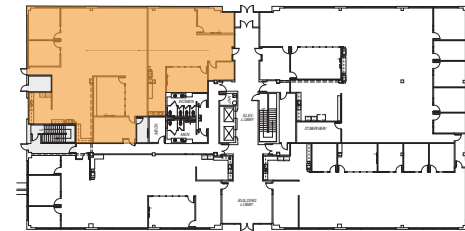

Suite 140

3,832 RSF

CONTIGUOUS UP TO 5,734 SF

Suite 140

Lobby exposure with an abundance of natural light, 2 private offices, conference room, open work area and breakroom.

Suite 140

3,832 RSF

Suite 130

1,902 RSF

CONTIGUOUS UP TO 5,734 SF

CONTIGUOUS UP TO 5,734 SF