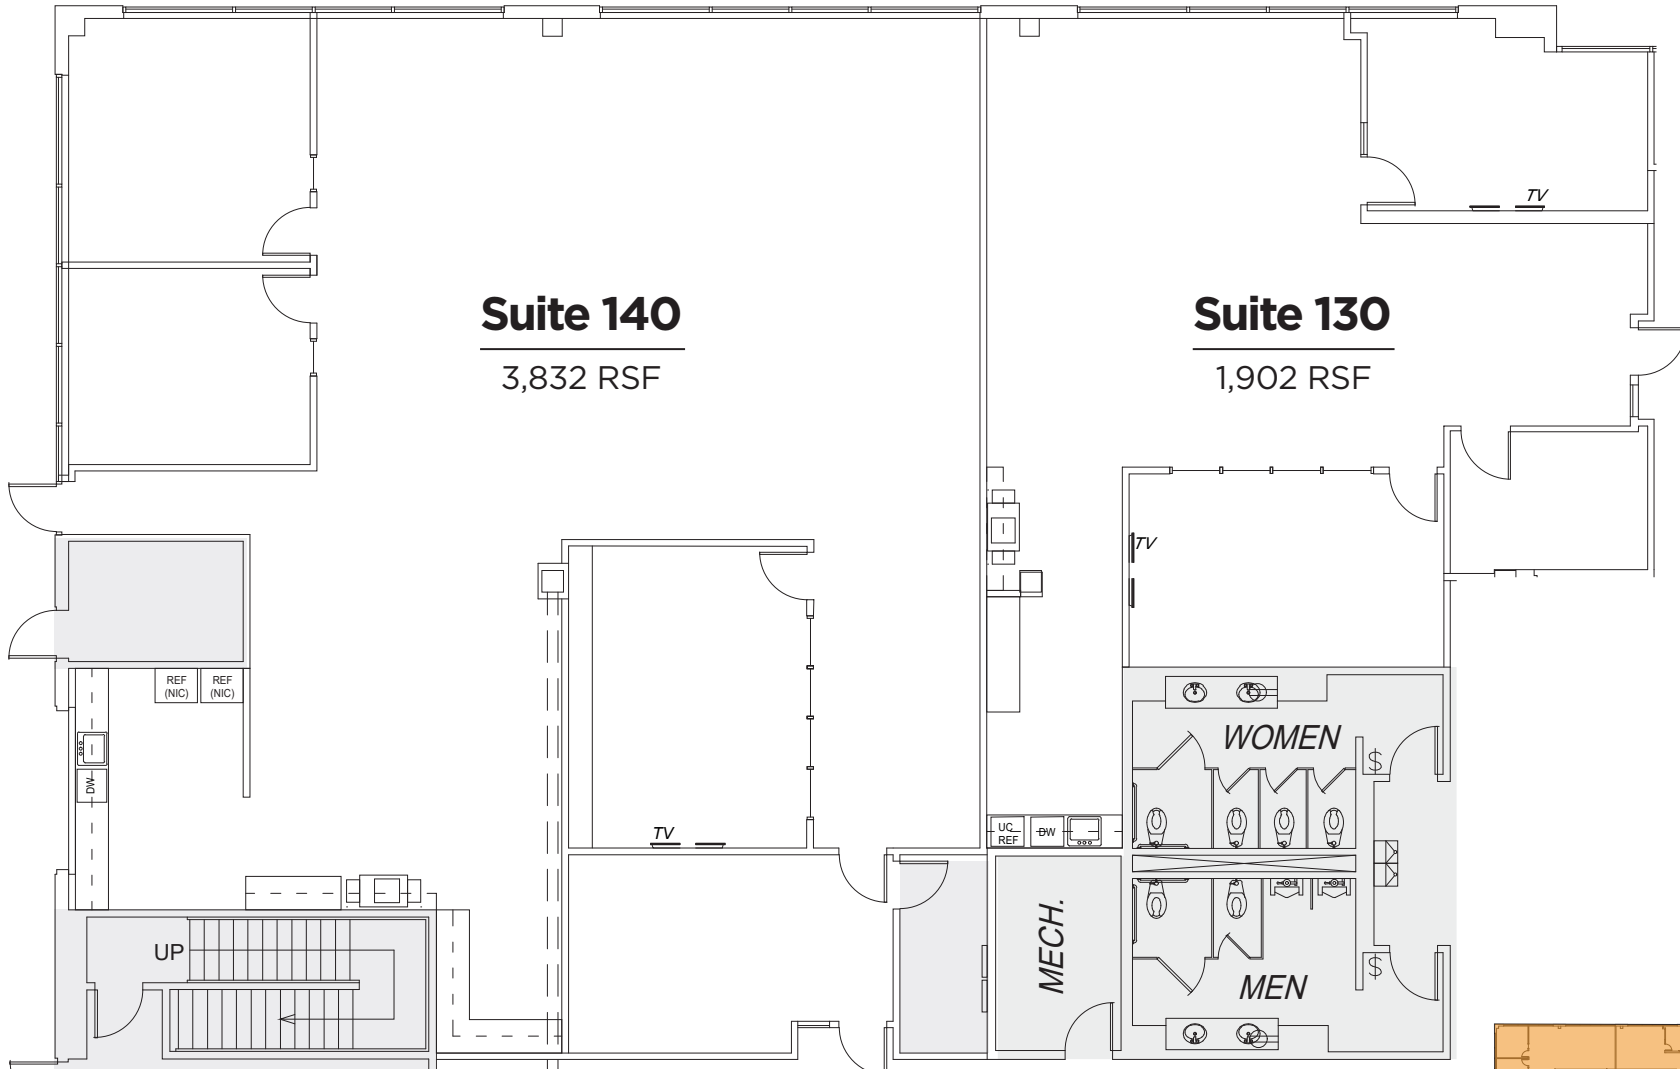

Suite 140

3,832 RSF

CONTIGUOUS UP TO 5,734 SF

Suite 140

Lobby exposure with an abundance of natural light, 2 private offices, conference room, open work area and breakroom.

Suite 140

3,832 RSF

Suite 130

1,902 RSF

CONTIGUOUS UP TO 5,734 SF

CONTIGUOUS UP TO 5,734 SF