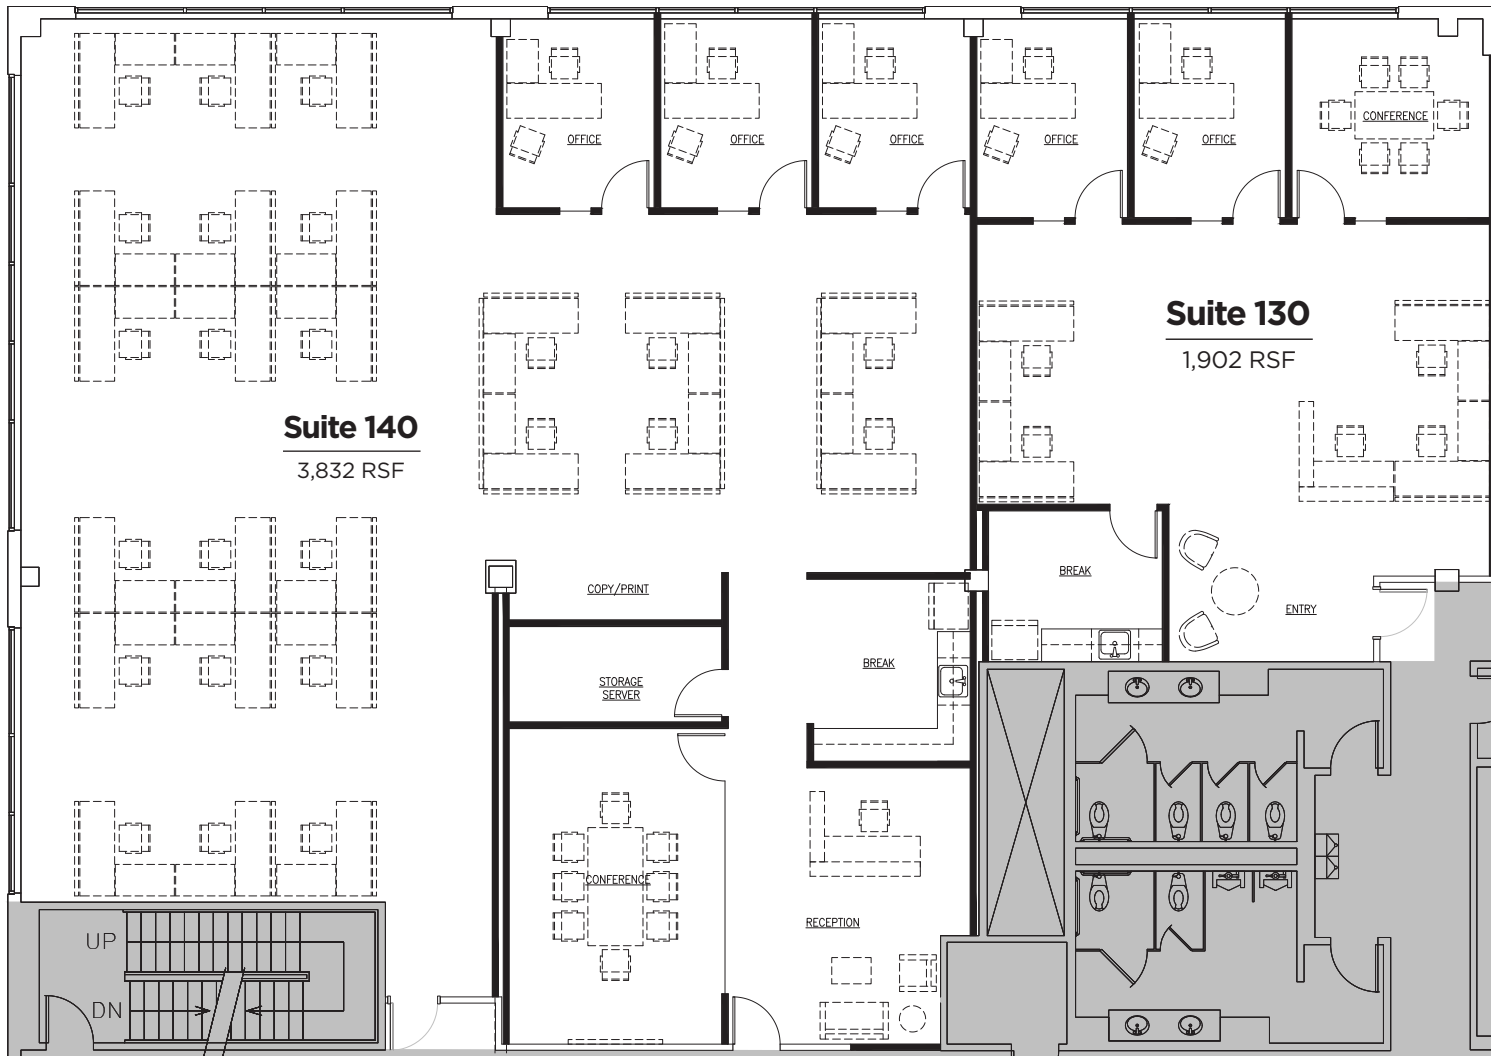

Suite 140

3,832 RSF

CONTIGUOUS UP TO 5,734 SF

Suite 140

Lobby exposure with an abundance of natural light, 2 private offices, conference room, open work area and breakroom.

Suite 140

3,832 RSF

Suite 130

1,902 RSF

CONTIGUOUS UP TO 5,734 SF

CONTIGUOUS UP TO 5,734 SF