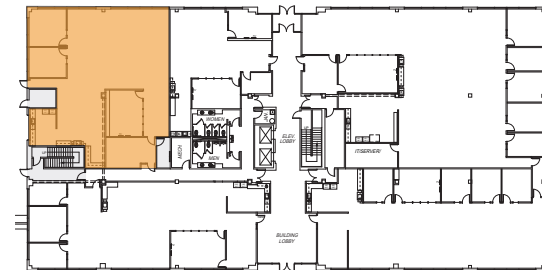

Suite 140

3,832 RSF

CONTIGUOUS UP TO 5,734 SF

Suite 140

Lobby exposure with an abundance of natural light, 2 private offices, conference room, open work area and breakroom.

Suite 140

3,832 RSF

Suite 130

1,902 RSF

CONTIGUOUS UP TO 5,734 SF

CONTIGUOUS UP TO 5,734 SF