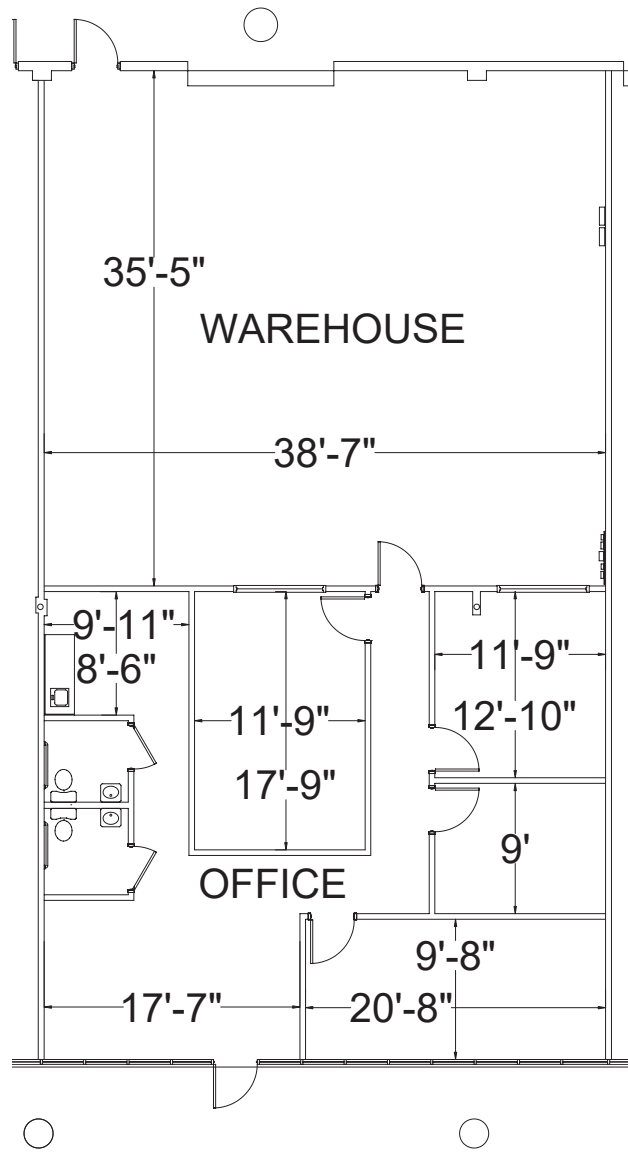

2840 Scherer Drive, St. Petersburg, FL

Suite 420: 2,067 RSF

KEY PLAN

For more information:

Kelli Hatton
+1 813.454.1619
khatton@naiburnsscalo.com

Coy Lowrey
+1 813.215.8168
clowrey@naiburnsscalo.com

5201 W Kennedy Blvd, Suite 925
Tampa, FL
+1 813.815.8360