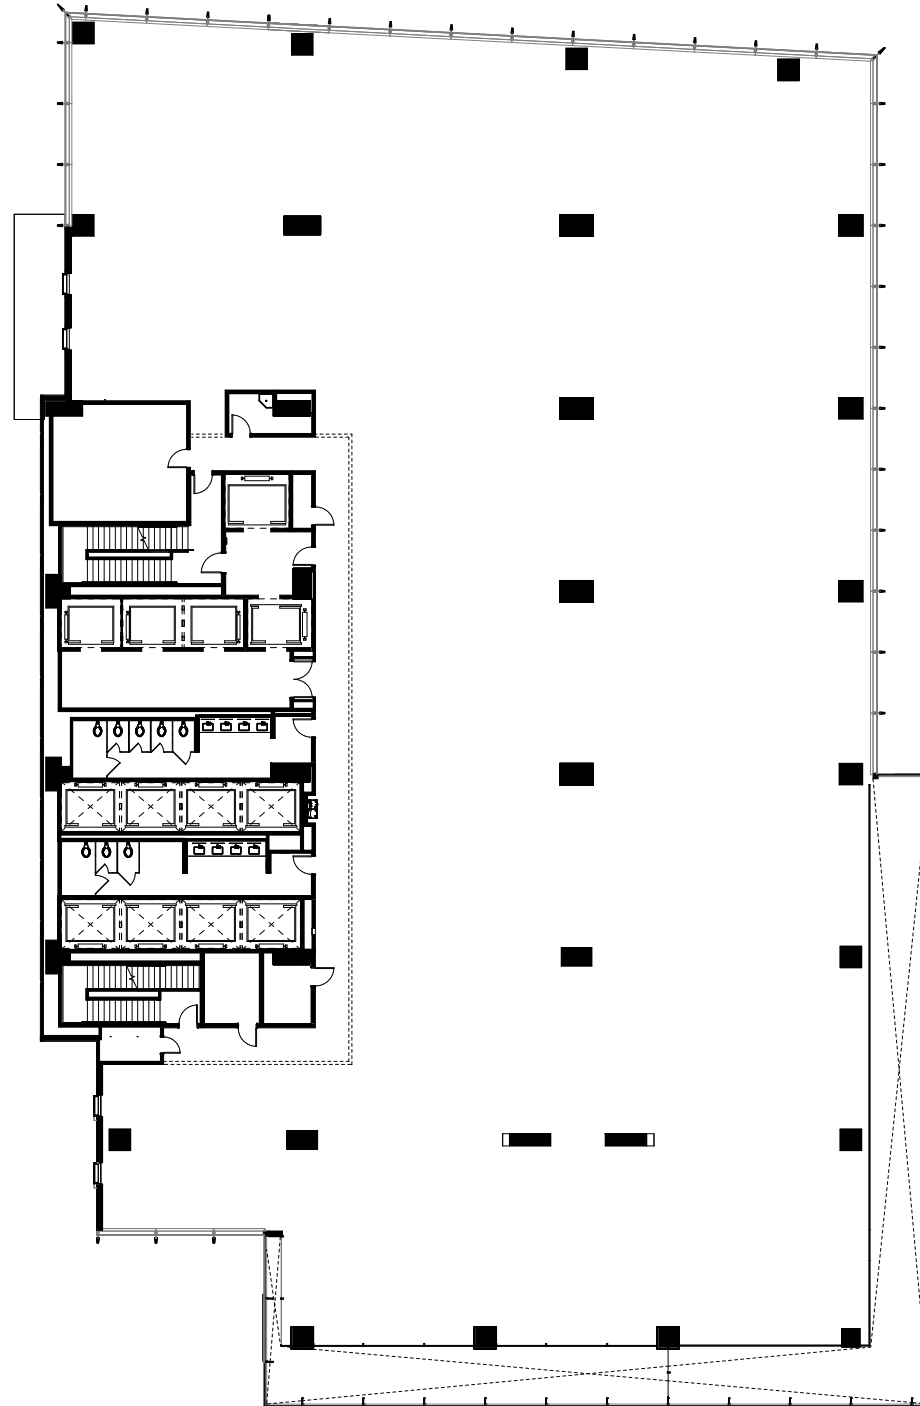

BANK OF AMERICA TOWER AT
PARKSIDE

Floor 13
28,294 RSF

SARA TERRY, SIOR

CMO | EVP, Leasing

404 625 8458

st@pacificelm.com

REEGAN BUSBY

Vice President, Leasing

310 699 3070

rb@pacificelm.com

OWNED AND
MANAGED BY:

PACIFICELM
PROPERTIES