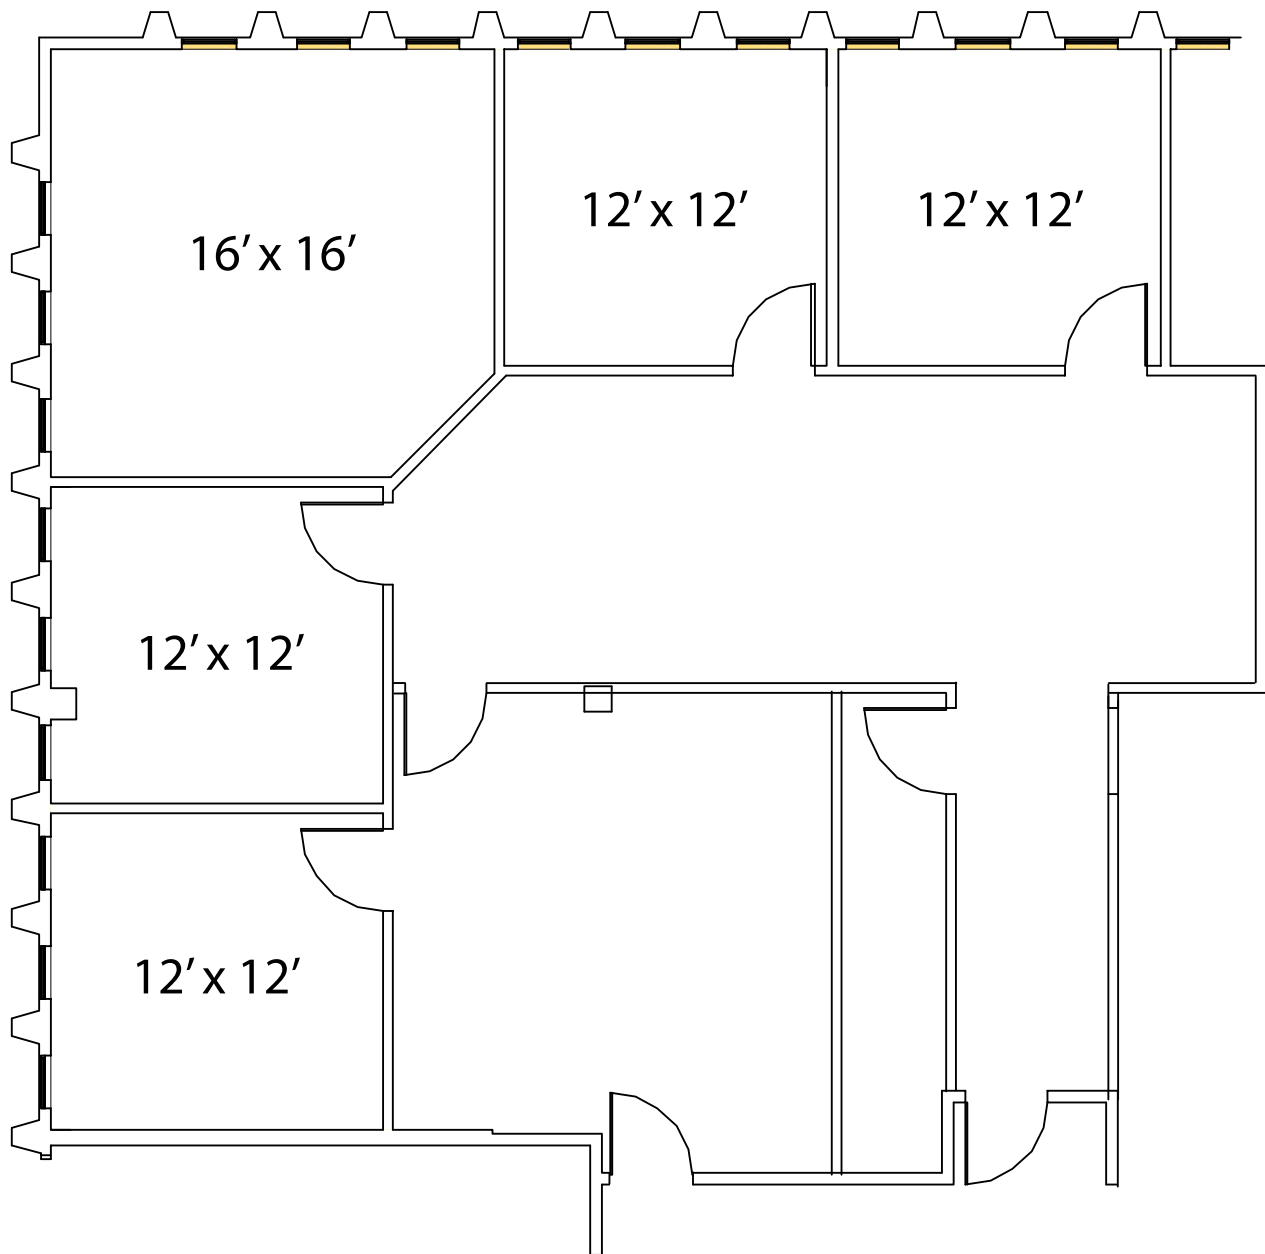

1,931 SF

Steve Butler  
Engel Realty  
951 18th Street South, Suite 200  
Birmingham, AL 35205  
Phone: (205) 939-8217  
[www.LeaseBham.com](http://www.LeaseBham.com)

*Disclaimer: The above floor plan is not to scale. The available space shown is believed to be correct but is subject to change.*