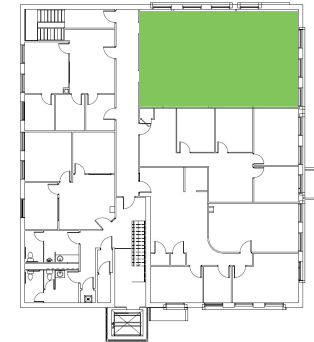

40 MALL ROAD

SUITE 204 - 1,400 SF

For more information visit www.burlingtoneastwest.com, or to schedule a tour visit or please contact:

Brooks Goodyear

781.249.5249

bgoodyear@rjkelly.com

Ian Pickrell

781.825.5245