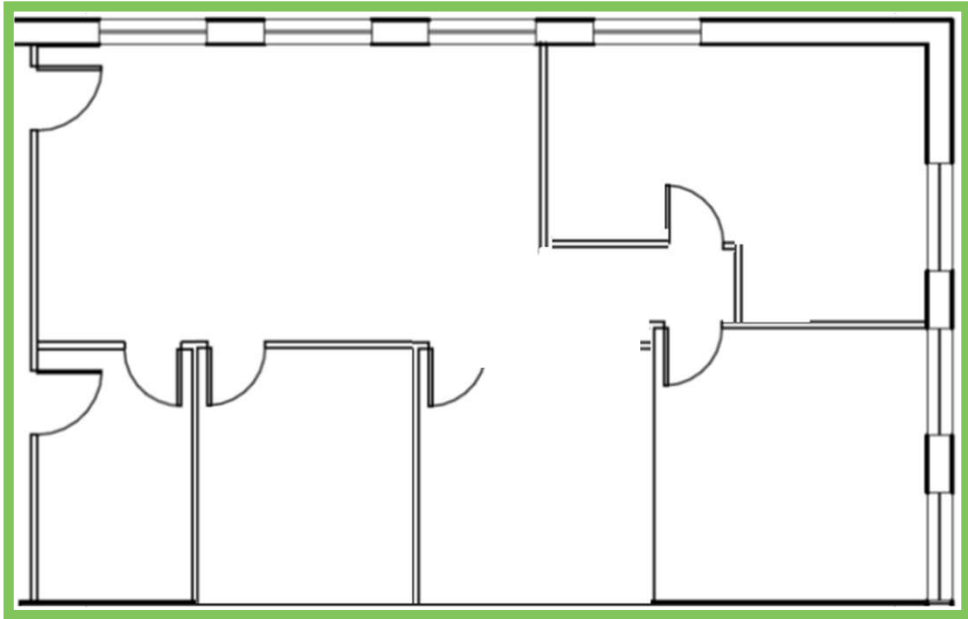

40 MALL ROAD

SUITE 204 - 1,400 SF

For more information visit www.burlingtoneastwest.com, or to schedule a tour visit or please contact:

Brooks Goodyear

781.249.5249

bgoodyear@rjkelly.com

Ian Pickrell

781.825.5245