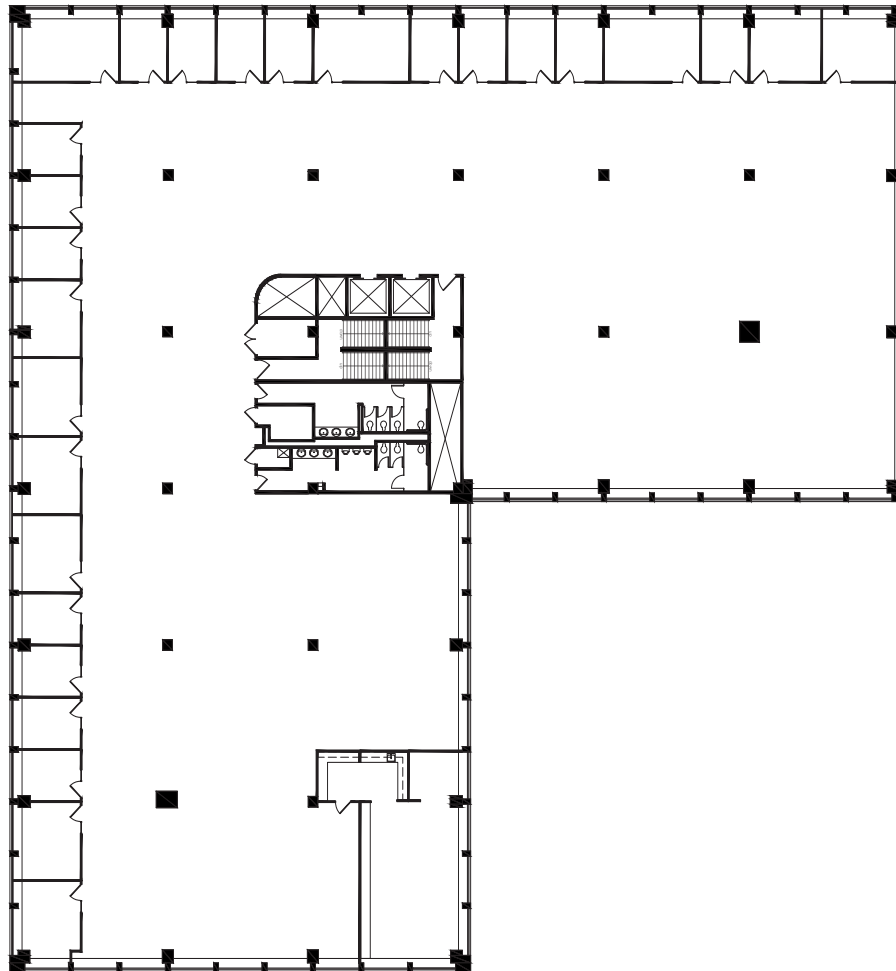

# THE DRAKE

2211 YORK ROAD

Suite 500  
27,340 RSF