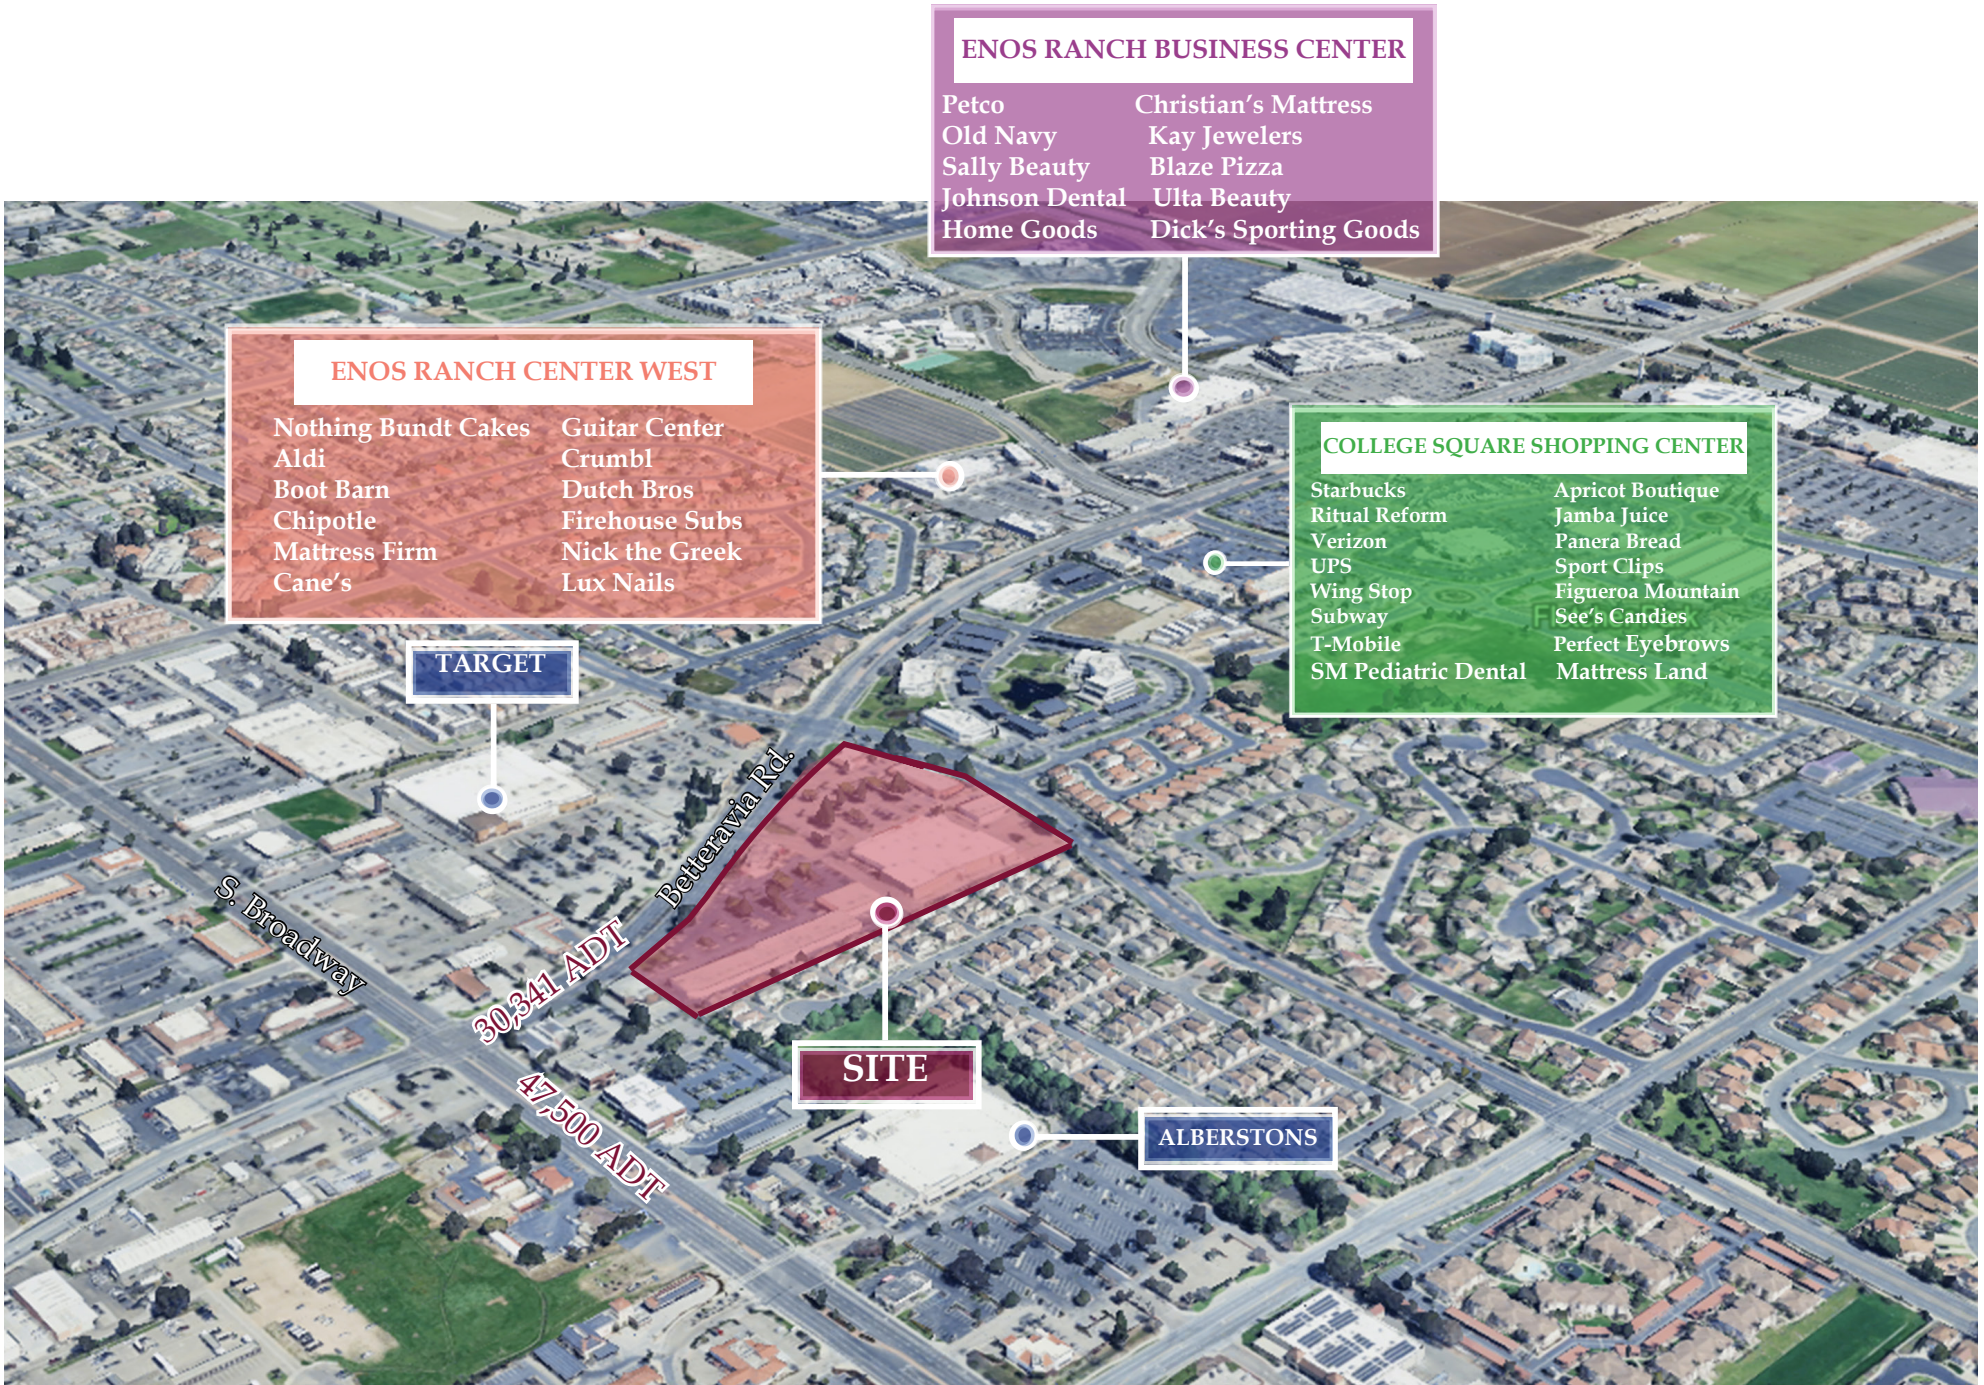

## Property Description

Rarely available Jr. Anchor space located within the highly successful Santa Maria Commerce Center. Positioned in the heart of Santa Maria's premier retail corridor, this approximately 29,000 square foot space offers an exceptional opportunity for grocery, general retail, discount retail or convenience-oriented users.

The space features outstanding visibility along E. Betteravia Road, ample on-site parking, and convenient ingress and egress for both customers and deliveries. Delivered in shell condition, the premises includes dock-high loading capabilities and several existing refrigerated display cases, making it particularly attractive for grocery and food-related operators.

# Floor Plan

Information contained herein has been obtained from the owner of the property or from other sources deemed reliable. We have no reason to doubt its accuracy, but we do not guarantee it.

**ENOS RANCH BUSINESS CENTER**

Petco	Christian's Mattress
Old Navy	Kay Jewelers
Sally Beauty	Blaze Pizza
Johnson Dental	Ultra Beauty
Home Goods	Dick's Sporting Goods

**ENOS RANCH CENTER WEST**

Nothing Bundt Cakes	Guitar Center
Aldi	Crumbl
Boot Barn	Dutch Bros
Chipotle	Firehouse Subs
Mattress Firm	Nick the Greek
Cane's	Lux Nails