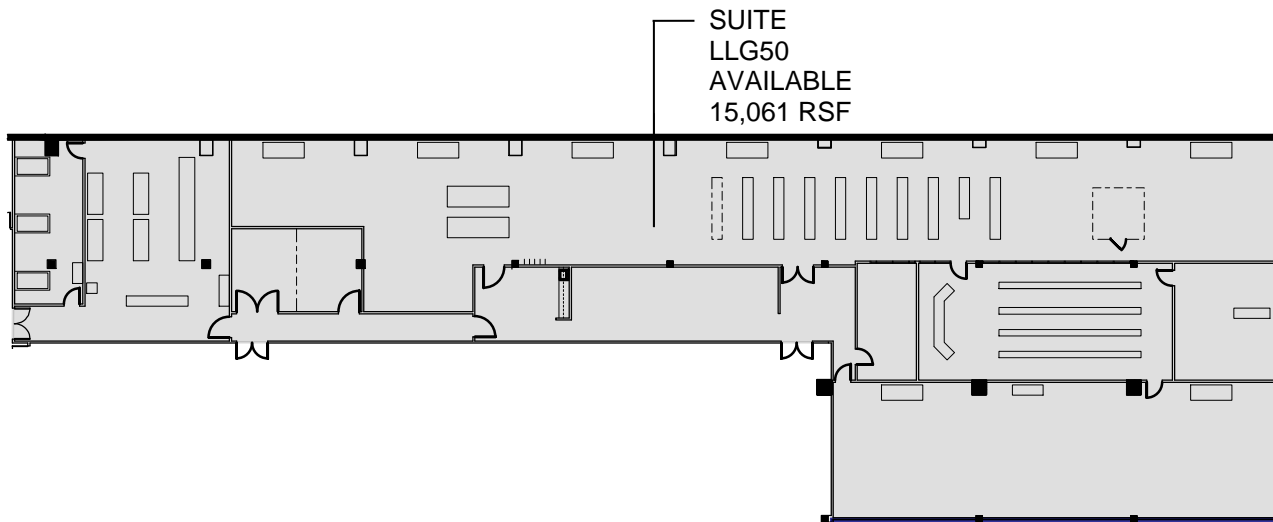

SUITE LLG50 | 15,061 RSF

**BURNETT
PLAZA**

BURNETT PLAZA

801 CHERRY STREET, FORT WORTH, TX 76102

SAM DAVIS - 817.893.2154
sdavis@txreproperties.com

KOLBY DICKERSON - 214.534.1599
kdickerson@txreproperties.com