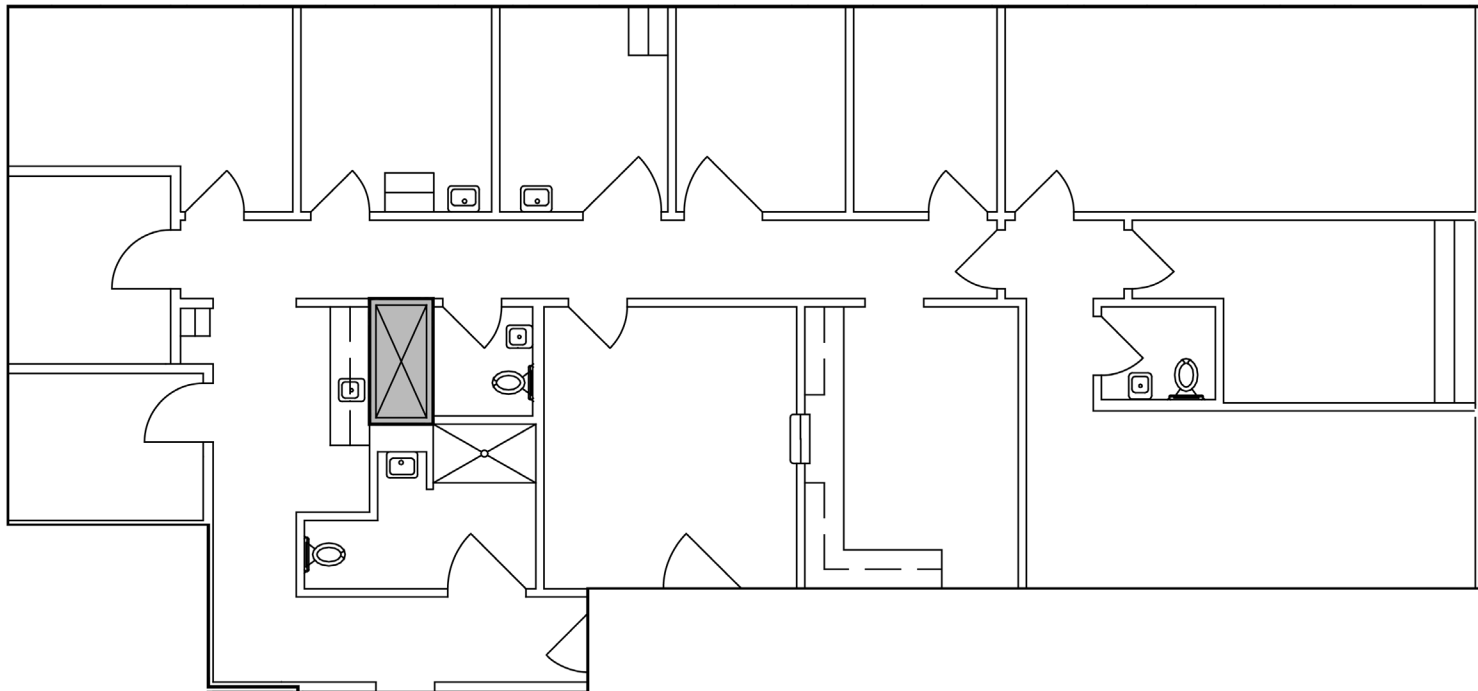

Suite 620 | 3,121 RSF

Kyle Church
205 919 1528
kyle@lightpointcre.com