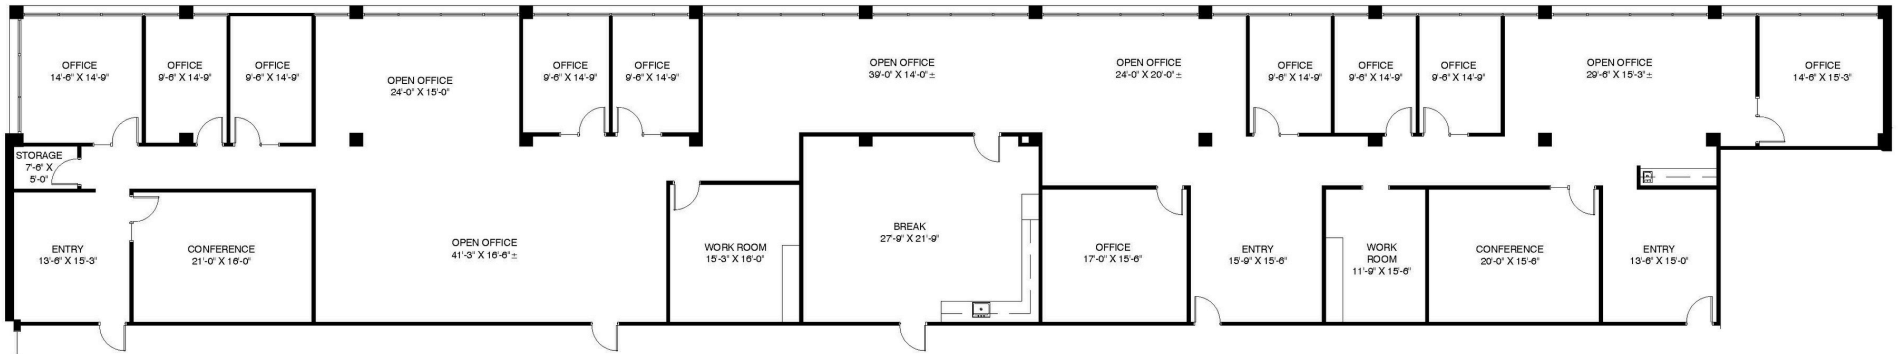

300 DECKER DRIVE

IRVING, TEXAS 75062

AVAILABLE FLOORPLANS

SUITE 250
8,888 RSF

SUITE 275
3,614 RSF

SUITE 300
7,017 RSF

300 DECKER DRIVE, IRVING, TEXAS 75062

PHOTOS

SUITE 275 RECEPTION

TERRACE OF SUITE 275

SUITE 275 INTERIOR

VIEW OF LAS COLINAS COUNTRY CLUB

SITE PLAN

CONTACT US

LEASING TEAM

KOLBY DICKERSON