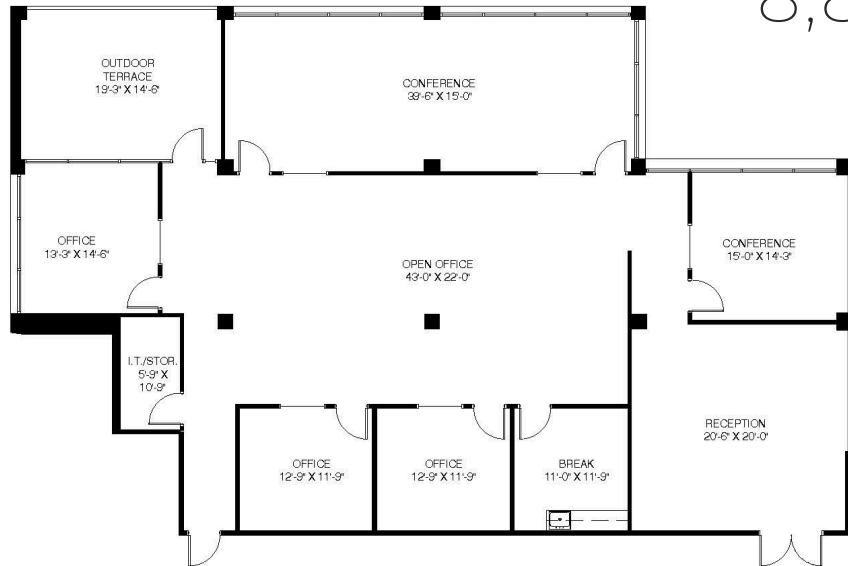

300 DECKER DRIVE

IRVING, TEXAS 75062

AVAILABLE FLOORPLANS

SUITE 250
8,888 RSF

SUITE 275
3,614 RSF

SUITE 300
7,017 RSF

300 DECKER DRIVE, IRVING, TEXAS 75062

PHOTOS

SUITE 275 RECEPTION

TERRACE OF SUITE 275

SUITE 275 INTERIOR

VIEW OF LAS COLINAS COUNTRY CLUB

SITE PLAN

CONTACT US

LEASING TEAM

KOLBY DICKERSON