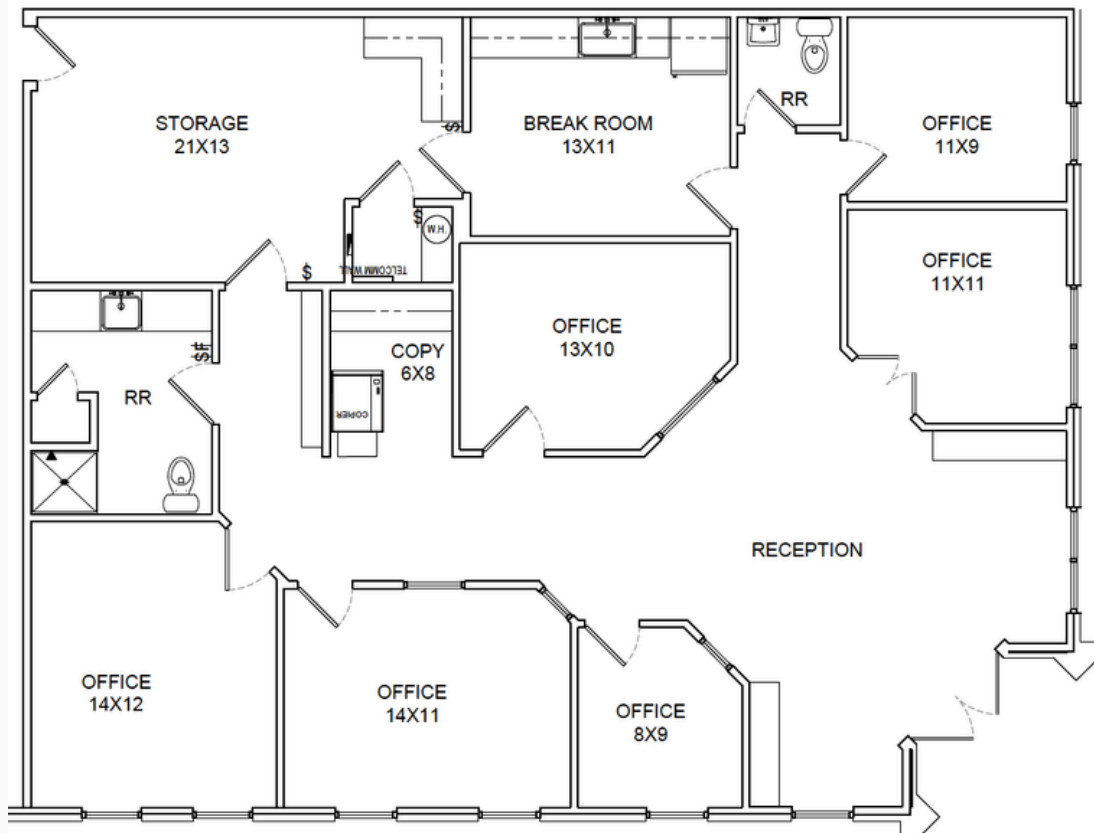

# SUITE FLOOR PLAN

210 W. McDermott | Allen, Texas | 1,975 SF

## Layout Highlights

- 6 private offices
- 2 restrooms
- Large storage room
- Break room
- Reception area
- Copy area