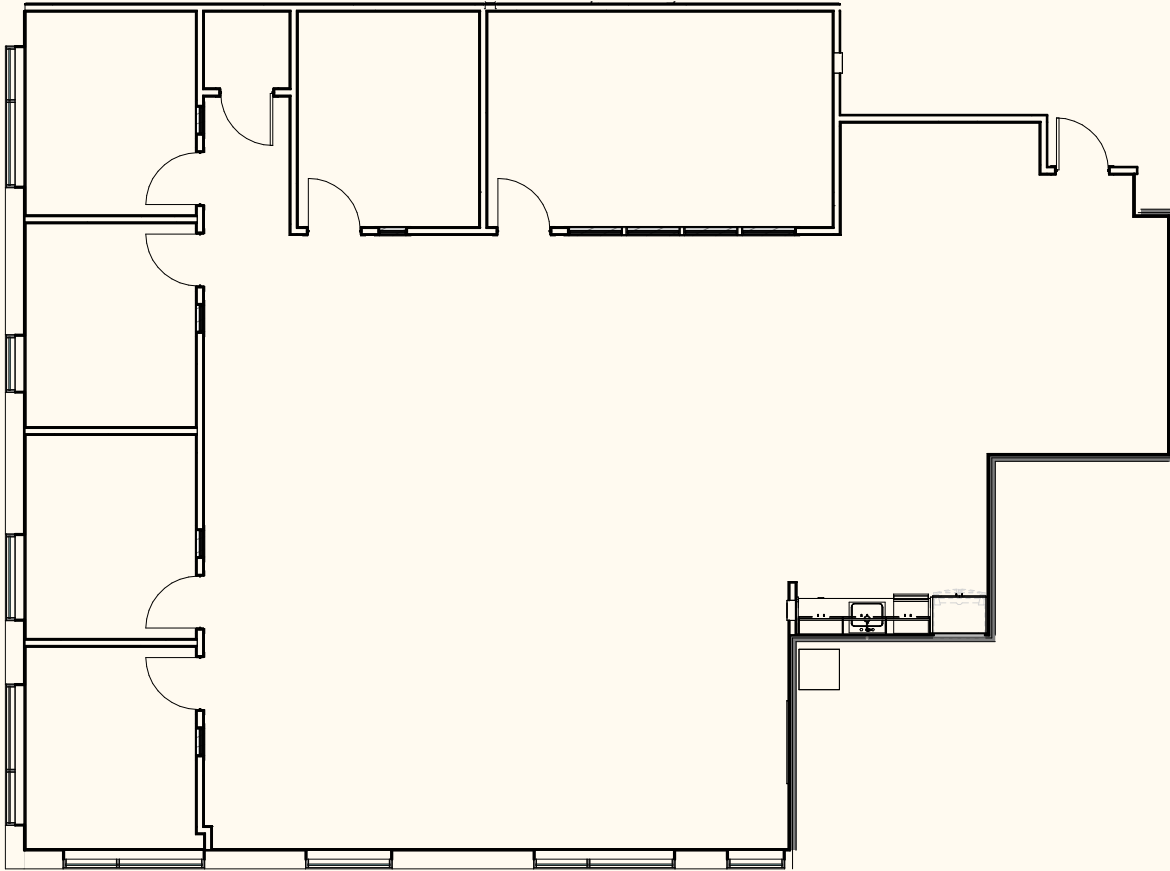

Suite 81090

3,220 SF - Spec Suite

First Floor

Office Space For Lease at Leander Union - 10860 Crystal Falls Pkwy, Leander, TX 78641