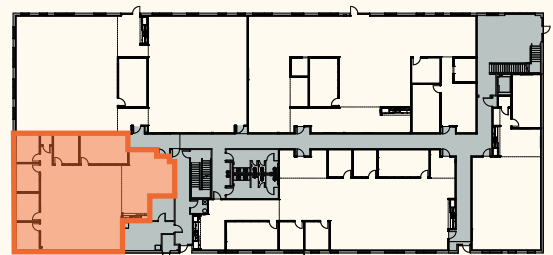

Suite 81090

3,220 SF - Spec Suite

First Floor

Office Space For Lease at Leander Union - 10860 Crystal Falls Pkwy, Leander, TX 78641