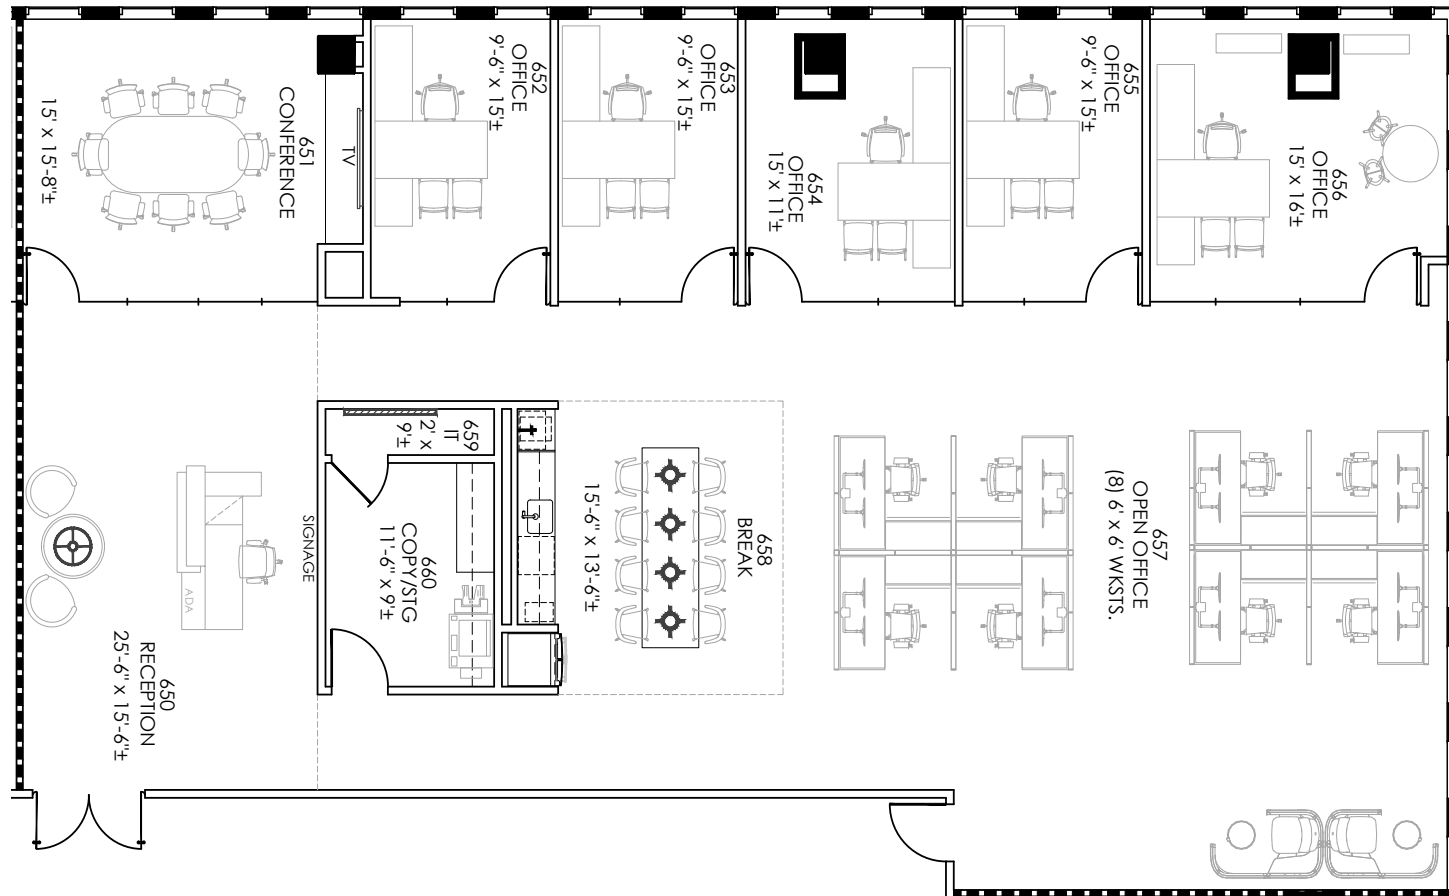

Spec Suite 650 | 3,869 RSF

NOT TO SCALE

© Copyright 2025 | All Rights Reserved

MATT SCHENDLE

972.663.9634

matt.schendle@cushwake.com

CARRIE HALBROOKS

972.663.9887