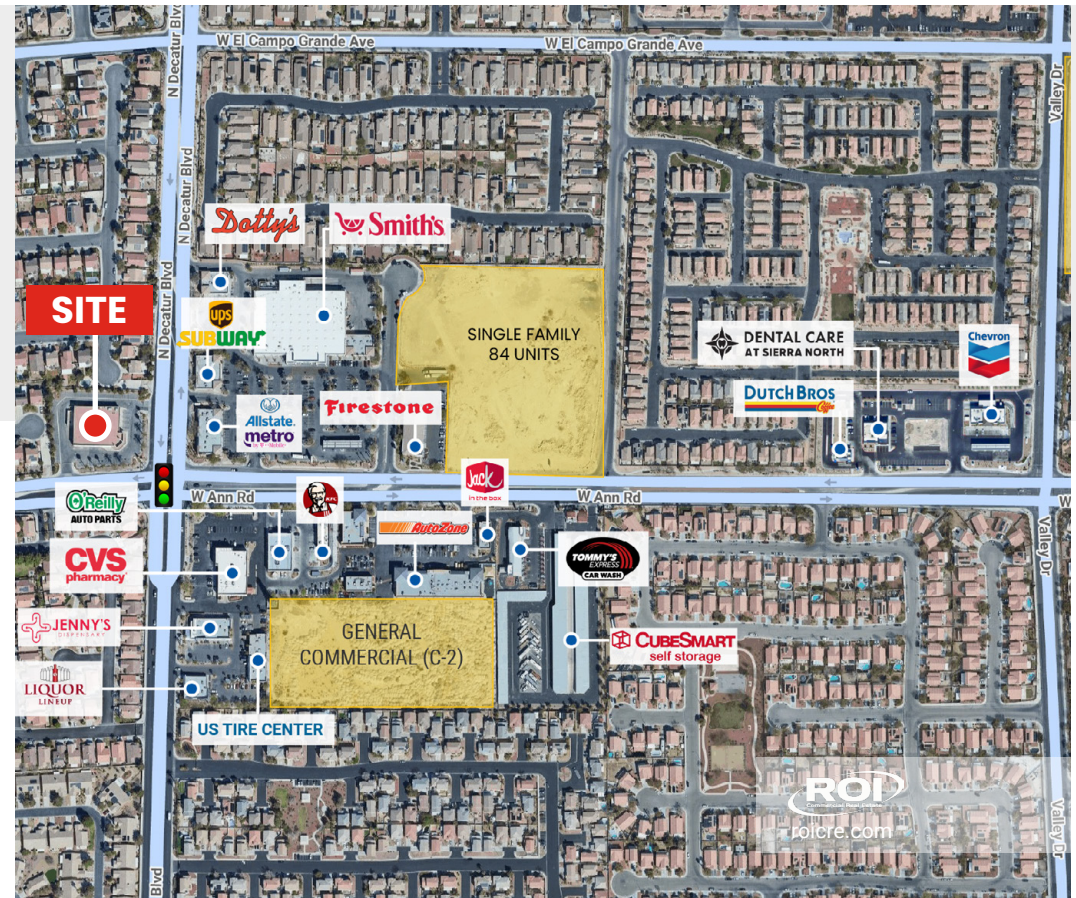

PROPERTY HIGHLIGHTS

Former Drug Store

4810 W Ann Rd
Las Vegas, NV 89130

±16,989 SF Freestanding Building

A freestanding, former drug store available for sublease on the hard corner of W Ann Rd & Decatur Blvd. The property benefits from excellent visibility and is surrounded by national and international brands servicing the area.

PROPERTY HIGHLIGHTS

- ✓ Freestanding building located at a highly visible hard corner and signalized intersection of Ann Rd & Decatur Blvd
- ✓ Double section lined intersection
- ✓ Situated across from high volume Smith's anchored shopping center with 1.9M annual visits (Placer.AI)
- ✓ Just one mile south of CC-215 Beltway

125-25-801-019
APN

📍 Limited Commercial (C-1)
ZONING