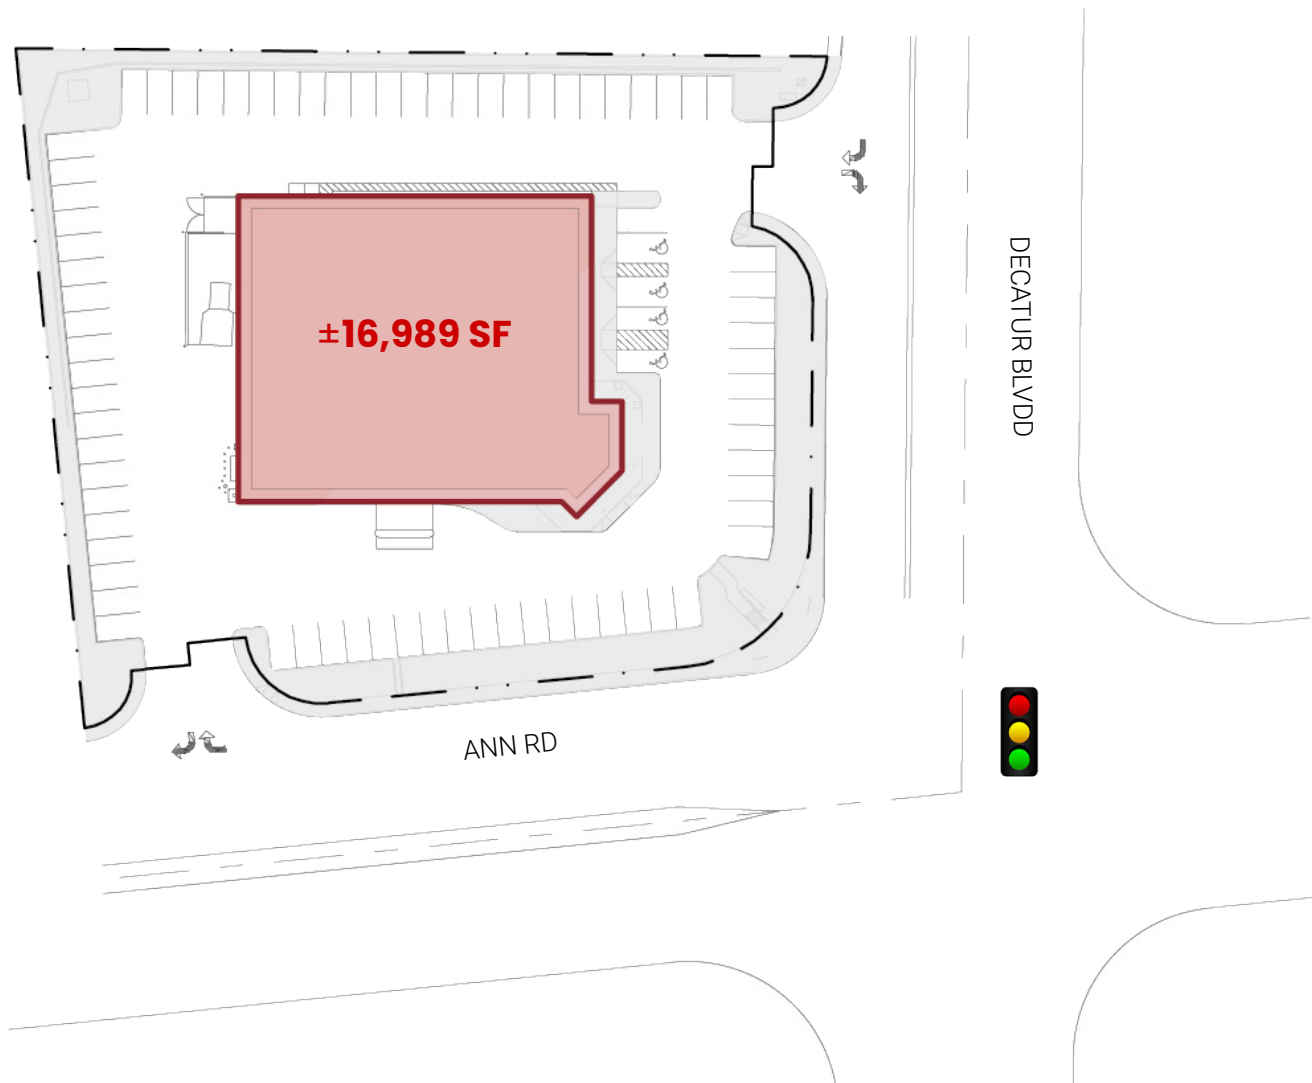

Photos do not guarantee the current condition of the property.

PROPERTY HIGHLIGHTS

Former Drug Store

4810 W Ann Rd
Las Vegas, NV 89130

±16,989 SF Freestanding Building

A freestanding, former drug store available for sublease on the hard corner of W Ann Rd & Decatur Blvd. The property benefits from excellent visibility and is surrounded by national and international brands servicing the area.

PROPERTY HIGHLIGHTS

- ✓ Freestanding building located at a highly visible hard corner and signalized intersection of Ann Rd & Decatur Blvd
- ✓ Double section lined intersection
- ✓ Situated across from high volume Smith's anchored shopping center with 1.9M annual visits (Placer.AI)
- ✓ Just one mile south of CC-215 Beltway

125-25-801-019
APN

📍 Limited Commercial (C-1)
ZONING

JOIN NEARBY RETAILERS

SITE PLAN

Former Drug Store

4810 W Ann Rd
Las Vegas, NV 89130

TRADE AREA AERIAL

Former Drug Store

TRAFFIC COUNTS

ANN RD	DECATUR BLVD
28,500 VPD	28,500 VPD

Sources:
SitesUSA 2025
TRINA, NV DOT 2024

FOR SUBLEASE

Freestanding Building

Former Drug Store

4810 W Ann Rd
Las Vegas, NV 89130

roicre.com